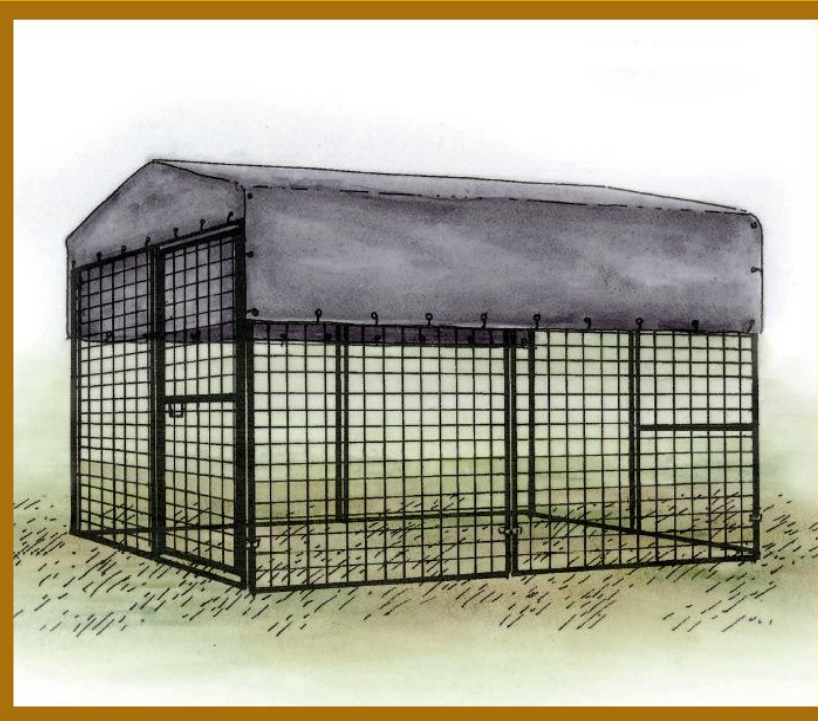

contents/description

- **Keep chickens cool and dry . . . yet have room to roam**
- **Heavy duty canvas**
- **Fits securely to the Run and wraps around the edge**
- **Size: 7' W. x 8' L.**
 - **Fits 7' x 8' x 4' Chicken Run and covers half of the 7' x 16' x 4' Chicken Run**

SKU# CKTRP12

Rugged Ranch Chicken Run Tarp

7' W. x 8' L.

Instruction Manual

happy
with our product?

Please help us spread the word
by leaving a review at:
www.OverEZchickencoop.com

OverEZ
Chicken Coop®

for more information about all our products visit: www.OverEZchickencoop.com

Rugged Ranch Chicken Run Tarp Instructions

This Tarp is for a Rugged Ranch Chicken Run.

STEP 1:

Open up the tarp and drape over the Rugged Ranch Chicken Run. Make sure the shorter side of the tarp is on the man door side of the run.