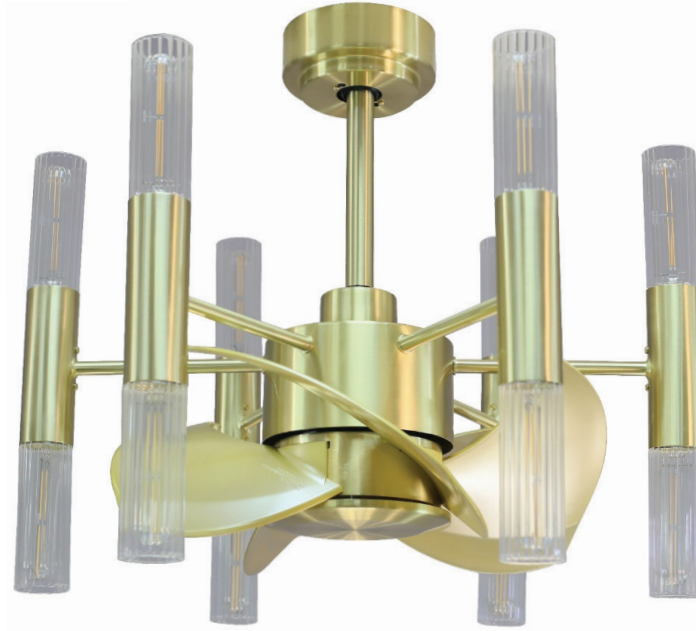

FAN MODEL CF02118-BB1

Features:

Exclusive Voce One-to-One communication System:

- Provides full control of your fan with Voice Commands.
- Control one or multiple fans in the same room, together or independently.

Bluetooth VoceApp:

- Connects phone with fan securely.
- Allows to fully control the 20 Fan speeds and Light brightness with just a tap.
- Controls multiple fans in different rooms.

VoceApp Scheduler:

- Switch Fan On and Off at the desired speed.
- Switch Light On and Off at the desired brightness, independently from Fan.
- Program single events, weekday and weekend events.

3 Pre-Set Fan Programs:

- Breeze, gives a soothing, sequentially changing breeze speed.
- Wind, gives an invigorating, randomly changing wind speed.
- Eco, evens out room temperature providing a comfortable and energy efficient environment.

RF Remote Control: Controls 6 fan speeds, Light brightness and pre-set timer.

Lighting: 12 Dimmable Edison LED Bulbs for a Total of 42 Watts.

Blade Design: Extremely low noise. Painted ABS.

Dual Mount:

Standard