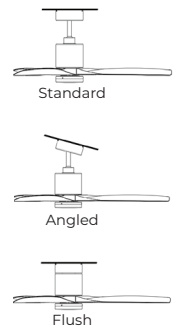

RF Remote Control: Controls 6 fan speeds, Light brightness and pre-set timer.

Lighting: Dimmable 18 Watt Plate.

Blade Design: Extremely low noise. Made of Solid Paulownia Wood.

Triple Mount:

Specifications: