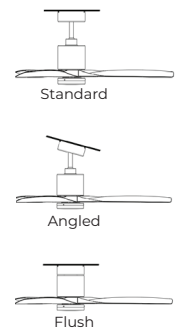

RF Remote Control: Controls 6 fan speeds, Light brightness and pre-set timer.

Lighting: Dimmable 18 Watt Plate.

Blade Design: Extremely low noise. Made of Solid Paulownia Wood.

Triple Mount:

Specifications: