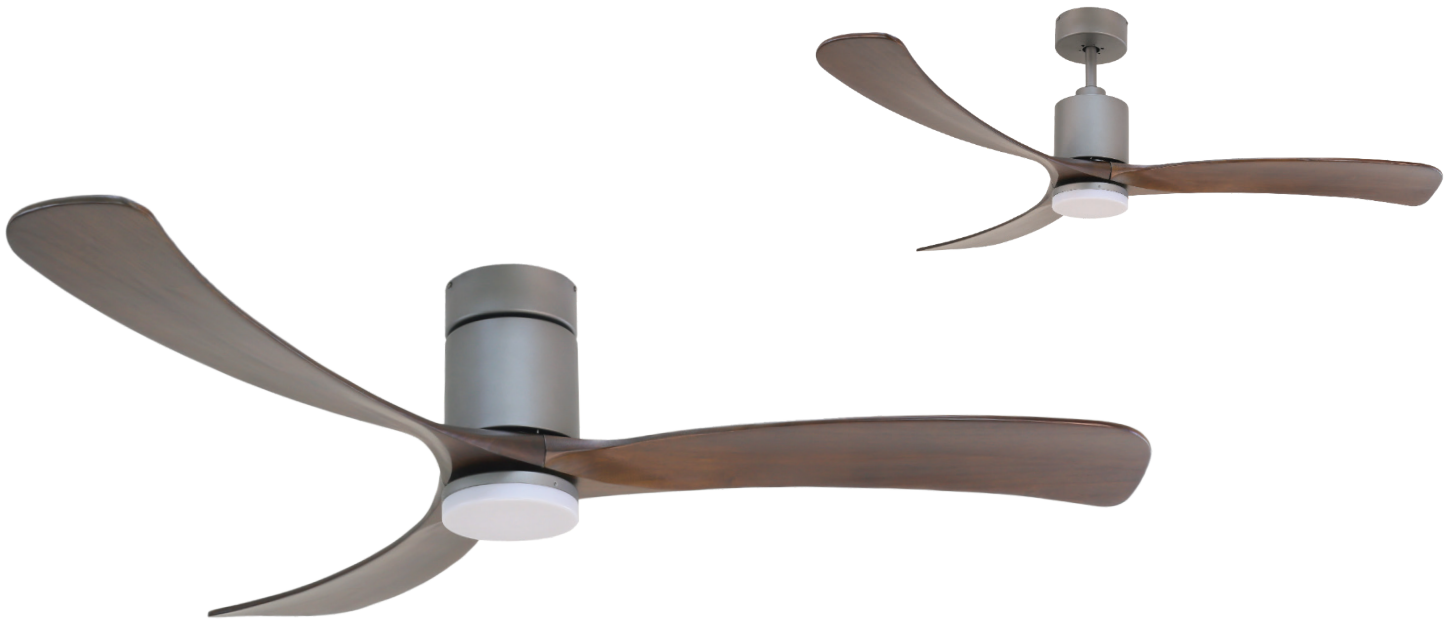

FAN MODEL CF01666-TTR

Features:

Exclusive Voce One-to-One communication System:

- Provides full control of your fan with Voice Commands.
- Control one or multiple fans in the same room, together or independently.

Bluetooth VoceApp:

- Connects phone with fan securely.
- Allows to fully control the 20 Fan speeds and Light brightness with just a tap.
- Controls multiple fans in different rooms.

VoceApp Scheduler:

- Switch Fan On and Off at the desired speed.
- Switch Light On and Off at the desired brightness, independently from Fan.
- Program single events, weekday and weekend events.

3 Pre-Set Fan Programs:

- Breeze, gives a soothing, sequentially changing breeze speed.
- Wind, gives an invigorating, randomly changing wind speed.
- Eco, evens out room temperature providing a comfortable and energy efficient environment.

RF Remote Control: Controls 6 fan speeds, Light brightness and pre-set timer.

Lighting: Dimmable 18 Watt Plate.

Blade Design: Extremely low noise. Made of Solid Paulownia Wood.

Triple Mount:

Specifications: