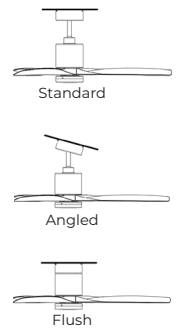

Triple Mount:

Specifications:

Size	Finish	Blades	CFM	Power
60 Inches	Champagne	Walnut	6,702	27 Watts