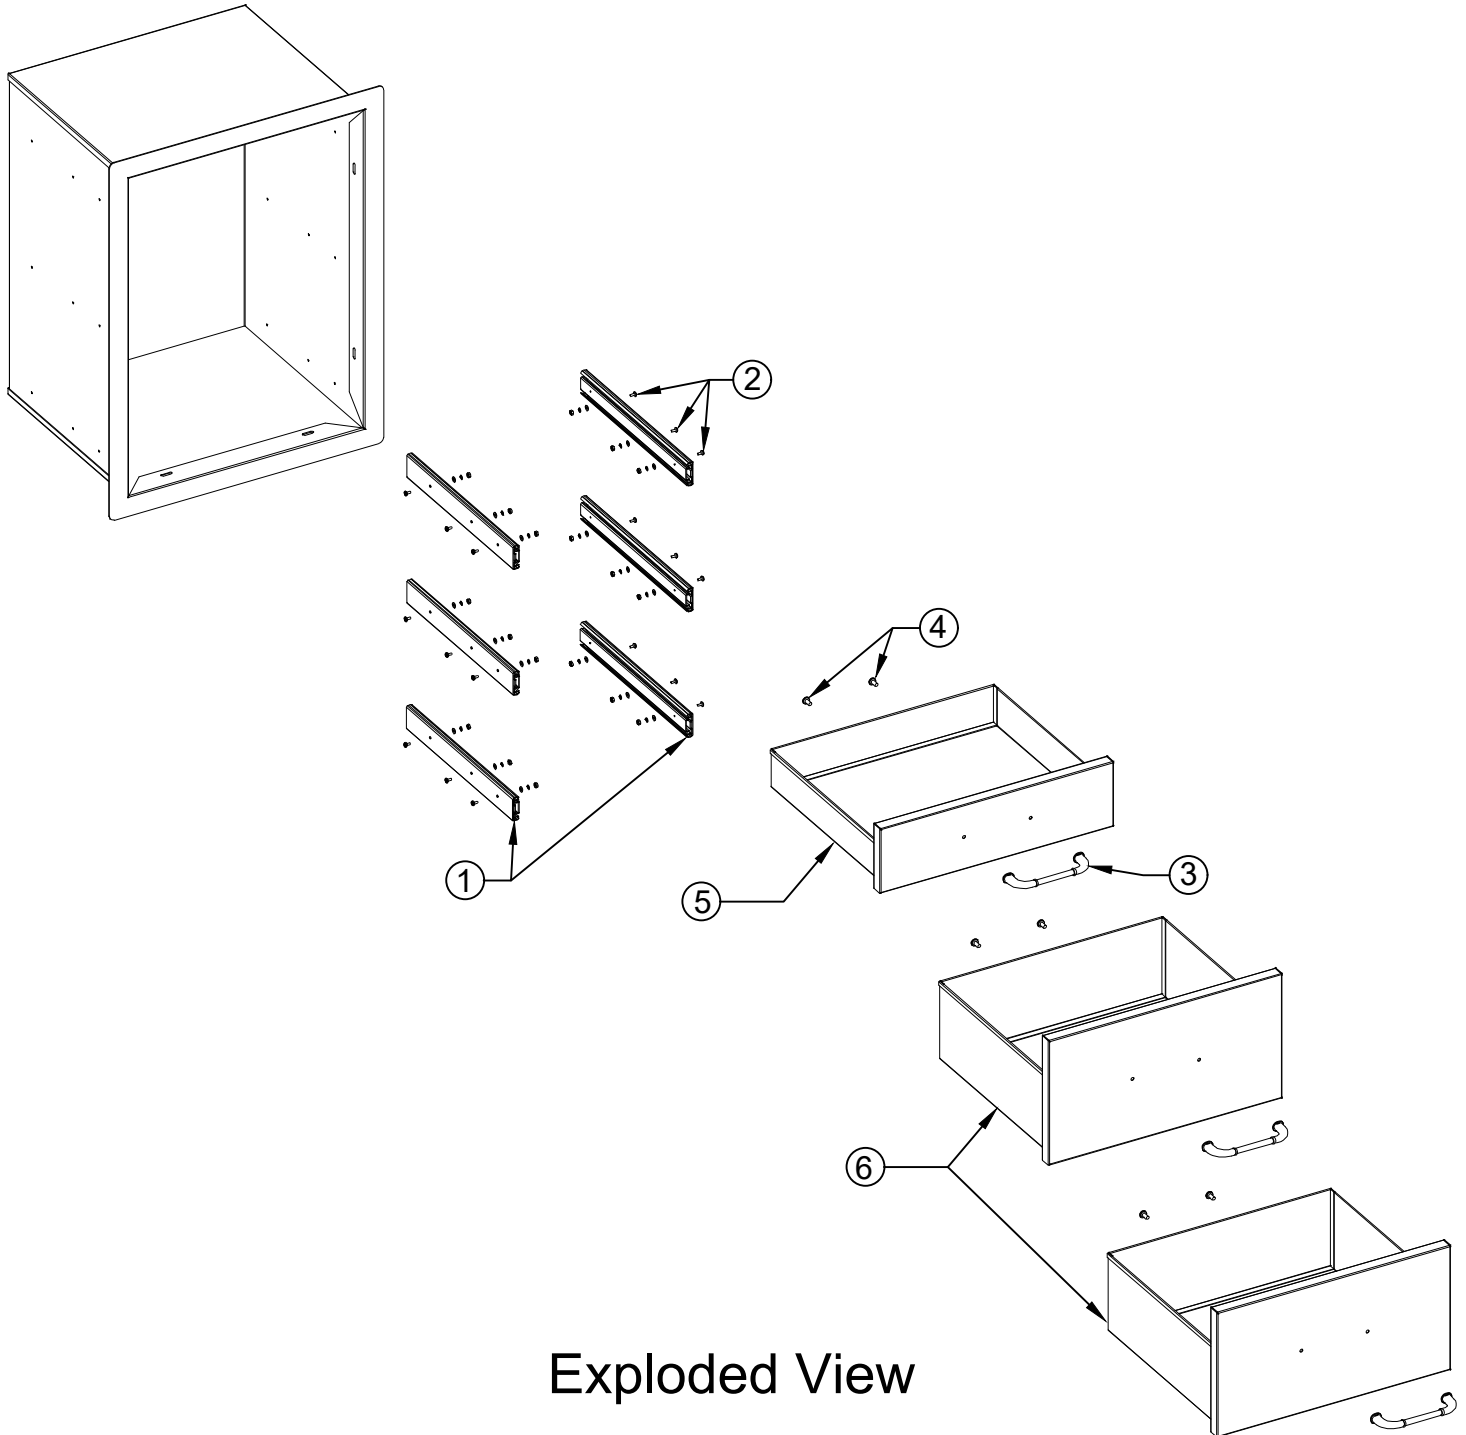

WWW.BULLBBQ.COM

EXPLODED VIEW W/ PARTS LIST

ITEM# 58110

TRIPLE DRAWER

PARTS LIST

ITEM #	PART #	DESCRIPTION	QTY
1	56826	14" PLUG-IN GUIDE TRACK (L&R)	3 SETS
2	56827	GUIDE TRACK INSTALL SCREW SET	3 SETS
3	16572	HANDLE	3
4	16611	DRAWER HANDLE SCREW SET	3 SETS
5	58113	TOP DRAWER REPLACEMENT	1
6	58114	BOTTOM DRAWER REPLACEMENT	2

Exploded View