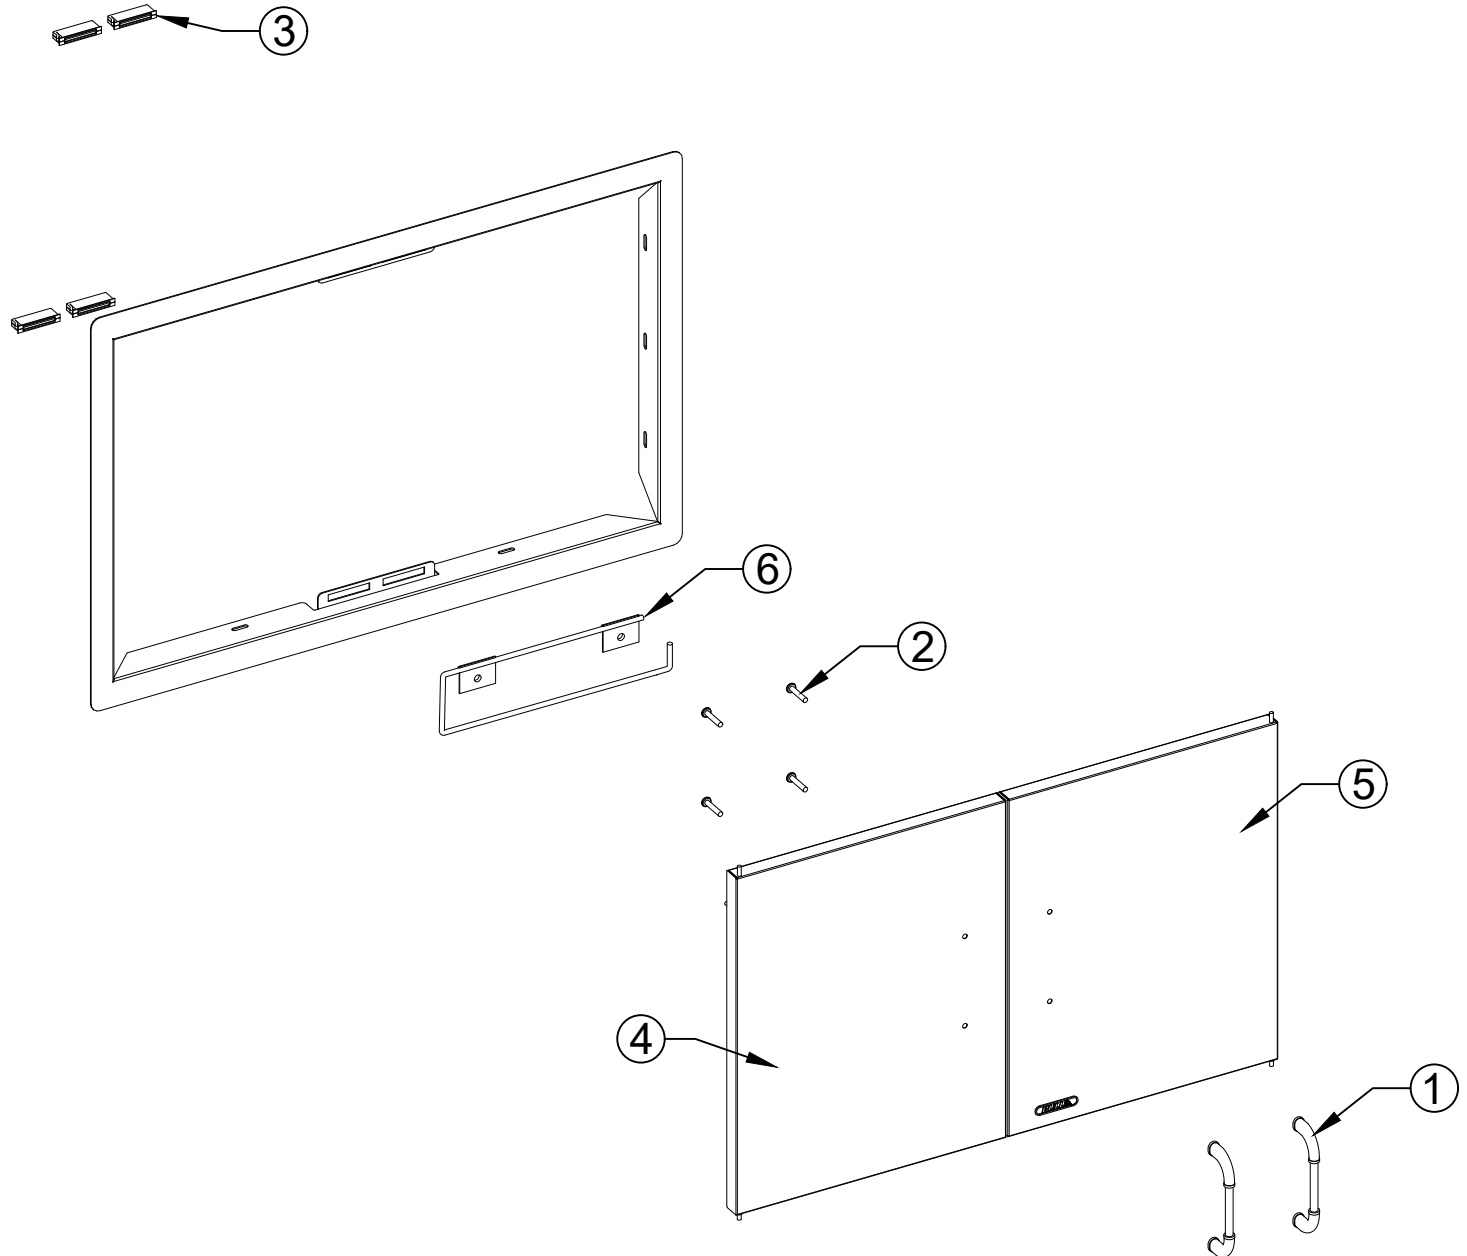

WWW.BULLBBQ.COM

EXPLODED VIEW W/ PARTS LIST
ITEM # 33568
30 INCH DOUBLE DOORS

REPLACEMENT PARTS LIST

DWG ITEM #	PART #	DESCRIPTION	QTY
1	16572	HANDLE	2
2	16515	HANDLE SET SCREW	2 SETS
3	16548	DOOR MAGNET	4
4	16580	REPLACEMENT DOOR LEFT	1
5	16607	REPLACEMENT DOOR RIGHT	1
6	73000	TOWEL RACK	1

Exploded View