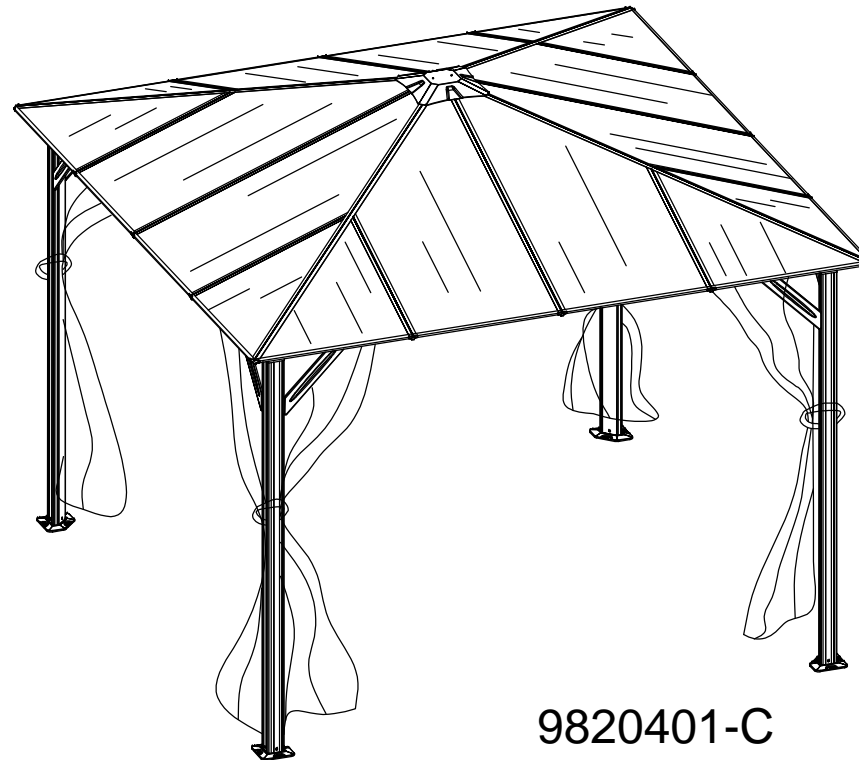

# Curtain and mosquito net fabric of Pavilion

## Instruction Manual

size/cm: 285Lx197H  
size/inch: 112Lx77H

9820401-C  
9820401-N

Curtain and Mosquito net can be installed on the pavilion together because there are two channels.

Do remember that the interior channel is for Mosquito net and the outer one for Curtain.

Pack up the fabrics when they're not used and tie them on the columns by the magic tape sewed on fabric.

Sunshade Curtain and Mosquito Net  
Installation Instruction

x4

x4

x 112

! Inside

x4

x4

Outside