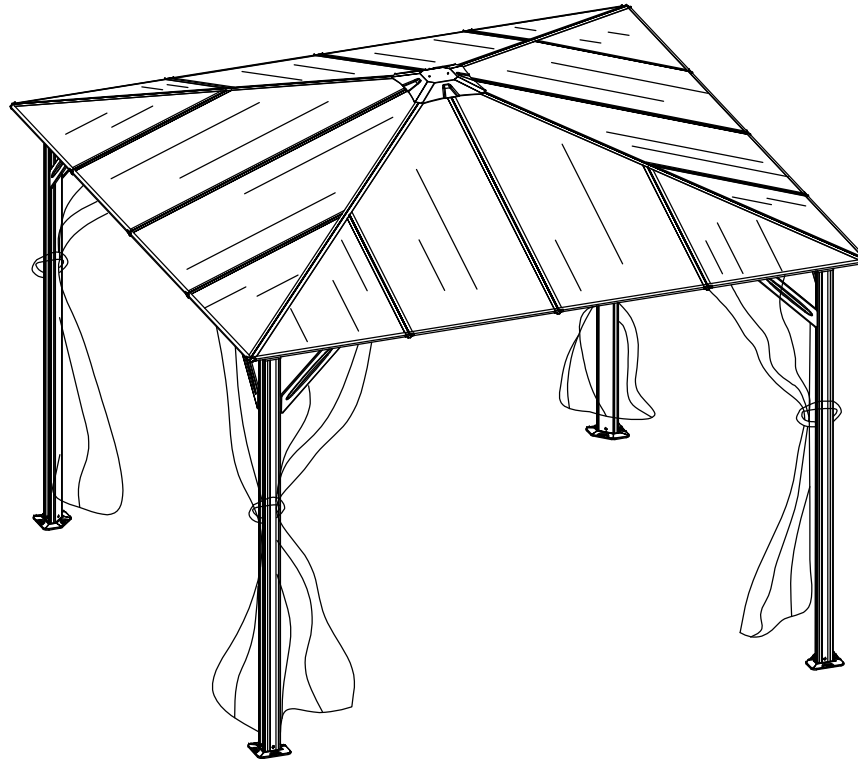

# Curtain and mosquito net fabric of Pavilion

## Instruction Manual

size/cm: 285Lx197H  
size/inch: 112Lx77H

9820401-C  
9820401-N

Curtain and Mosquito net can be installed on the pavilion together because there are two channels.

Do remember that the interior channel is for Mosquito net and the outer one for Curtain.

Pack up the fabrics when they're not used and tie them on the columns by the magic tape sewed on fabric.

Sunshade Curtain and Mosquito Net  
Installation Instruction

x4

x4

x 112

! Inside

x4

x4

Outside