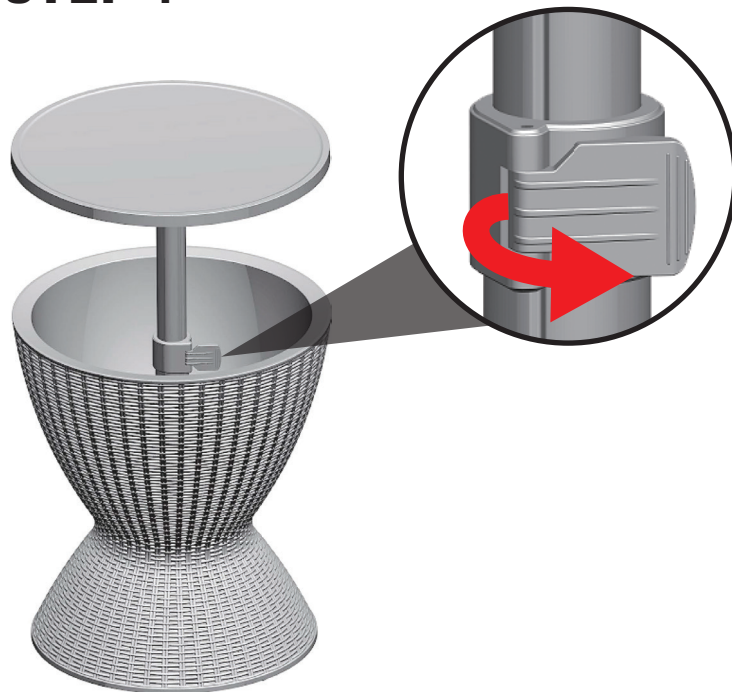

STEP 4

Carefully extend the tabletop/lid to the highest level and lock into position with the lever, as shown.