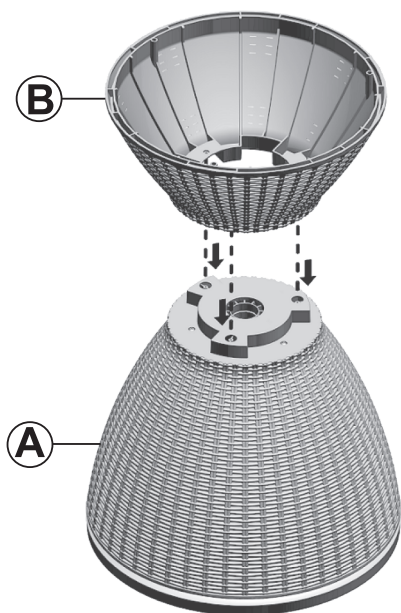

FAUX RATTAN ADJUSTABLE-HEIGHT PATIO COOLER/SIDE TABLE

TST-965

Review all assembly and care information before using this product. Save this manual for future reference.
Assemble components on a soft, clean surface to avoid damaging the finish.

ASSEMBLY

STEP 1

A: 1

B: 1

Place Cooler (A) upside down on a soft surface. Ensuring the mounting holes are aligned, place Base (B) with the bottom of the cooler.

STEP 2

1: 3

Use three M3.9x19mm Screws (1) to securely fasten the base to the cooler.