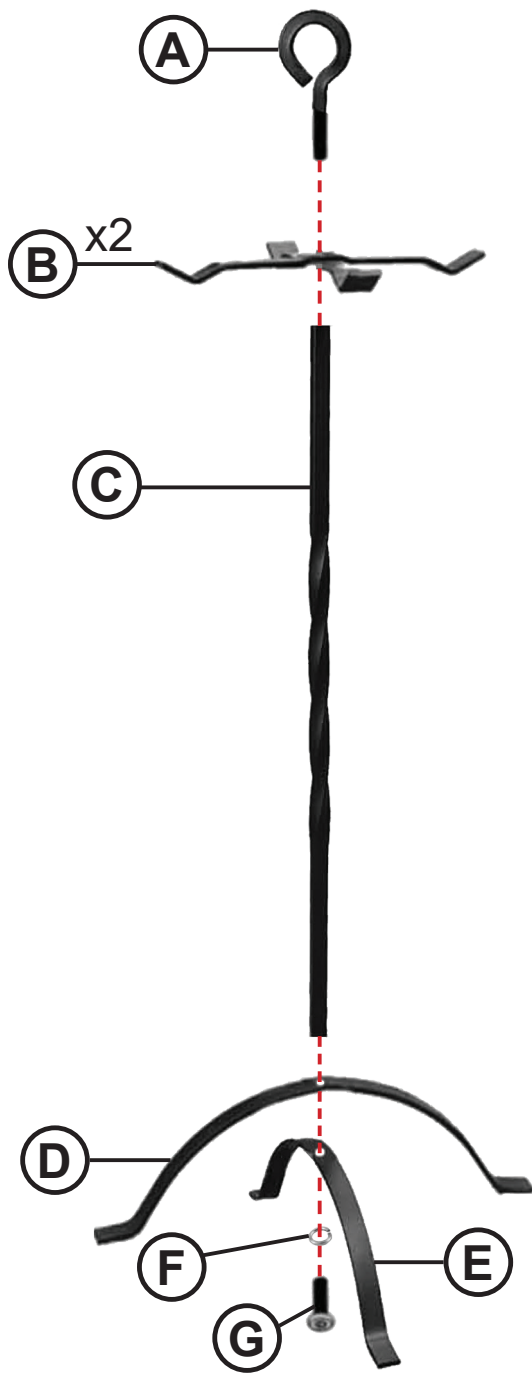

WROUGHT IRON 5-PIECE FIREPLACE TOOL SET WITH STAND

GWC-456

Read this manual carefully before using this product. Save this manual for future reference.
Assemble components on a soft, clean surface to avoid damaging the finish.

Ensure all parts are accounted for before disposing of packaging.

NOTE: Bolt (G) may be located in the bottom of Center Pole (C). Remove bolt before beginning assembly.

No.	PARTS		QTY.
A		Eye Bolt	1
B		Tool Holder Bar	2
C		Center Pole	1
D		Top Leg	1
E		Bottom Leg	1
F		Split Washer	1
G		M6x20mm Bolt	1
H		Tool Set	4PC

TOOLS REQUIRED (not included)

Phillips Screwdriver

⚠ WARNING ⚠

CHOKING HAZARD — This item contains small parts that can be swallowed by children. Keep children away during assembly.

ⓘ HELPFUL HINTS

- Sunnydaze Decor advises reading this manual thoroughly and assembling the item soon after purchase.
- Do not fully tighten hardware until the entire unit is loosely assembled. If the hardware is tightened too soon, mounting holes may not align, and parts may not easily fit together.

Assembly

- Evenly cross Top Leg (D) with Bottom Leg (E) and secure to the bottom of Center Pole (C) using Split Washer (F) and M6x20mm Bolt (G).
- Stand assembled components upright.
- Evenly cross both Tool Holder Bars (B).
- Use Eye Bolt (A) to secure the tool holder bars to Center Pole (C).