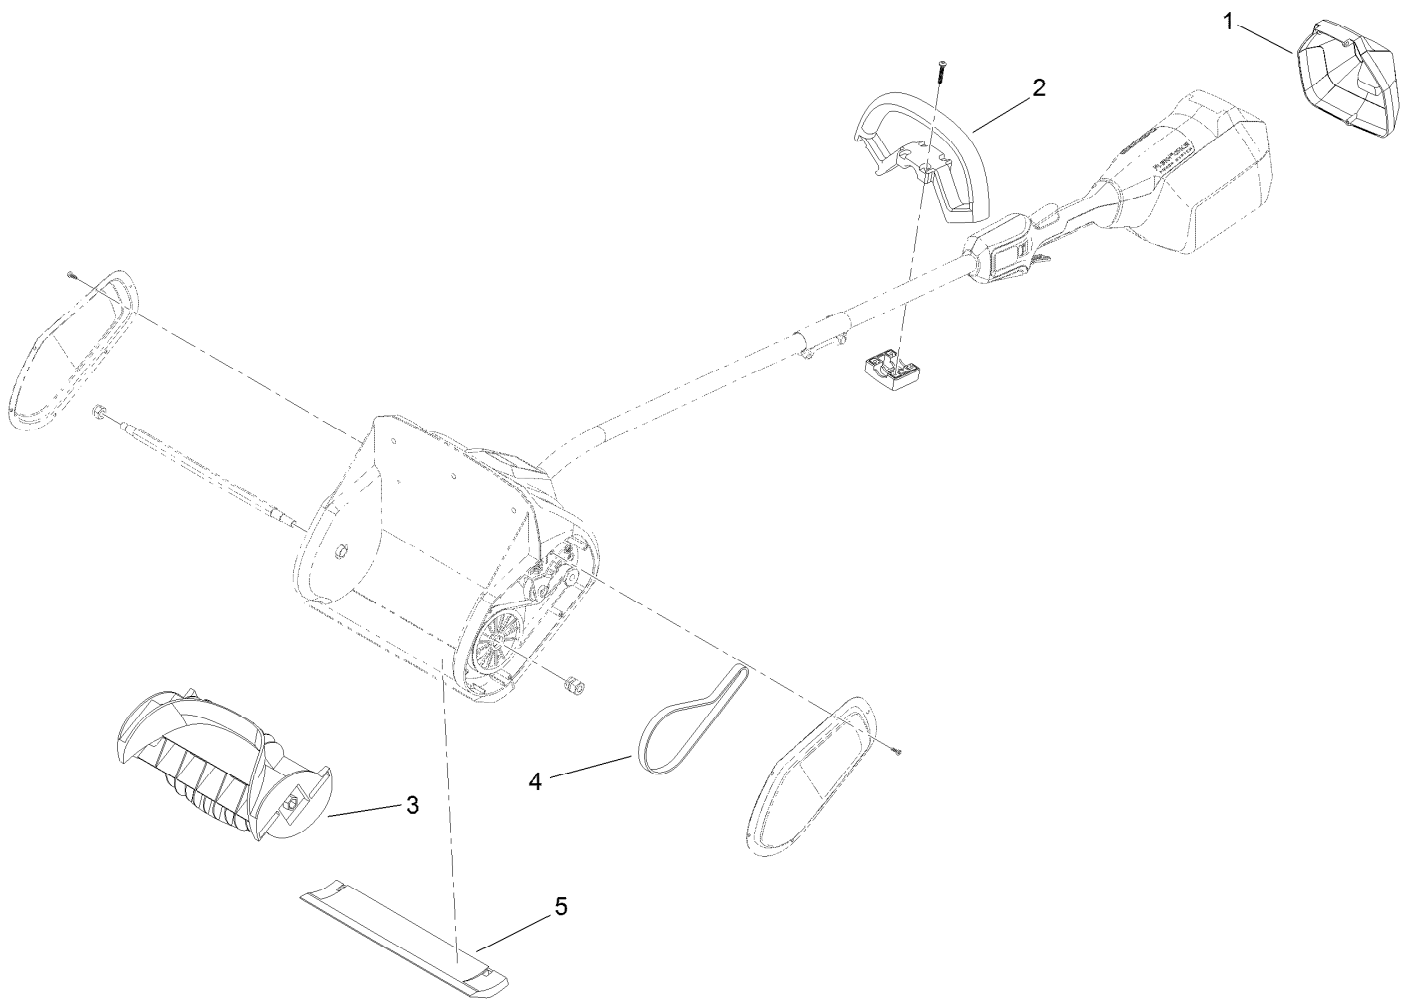

**Count on it.**

**Parts Catalog**

**60V Cordless Power Shovel™**

Model No. 39909T—Serial No. 32000001 and Up

## 60V Cordless Power Shovel Assembly

<i>Ref.</i>	<i>Part Number</i>	<i>Qty.</i>	<i>Description</i>
1	137-6581	1	Cover-Battery
2	139-8255	1	Handle-Trimmer
3	137-6579	1	Auger
4	137-6578	1	Belt-Drive
5	145-0867	1	Scraper