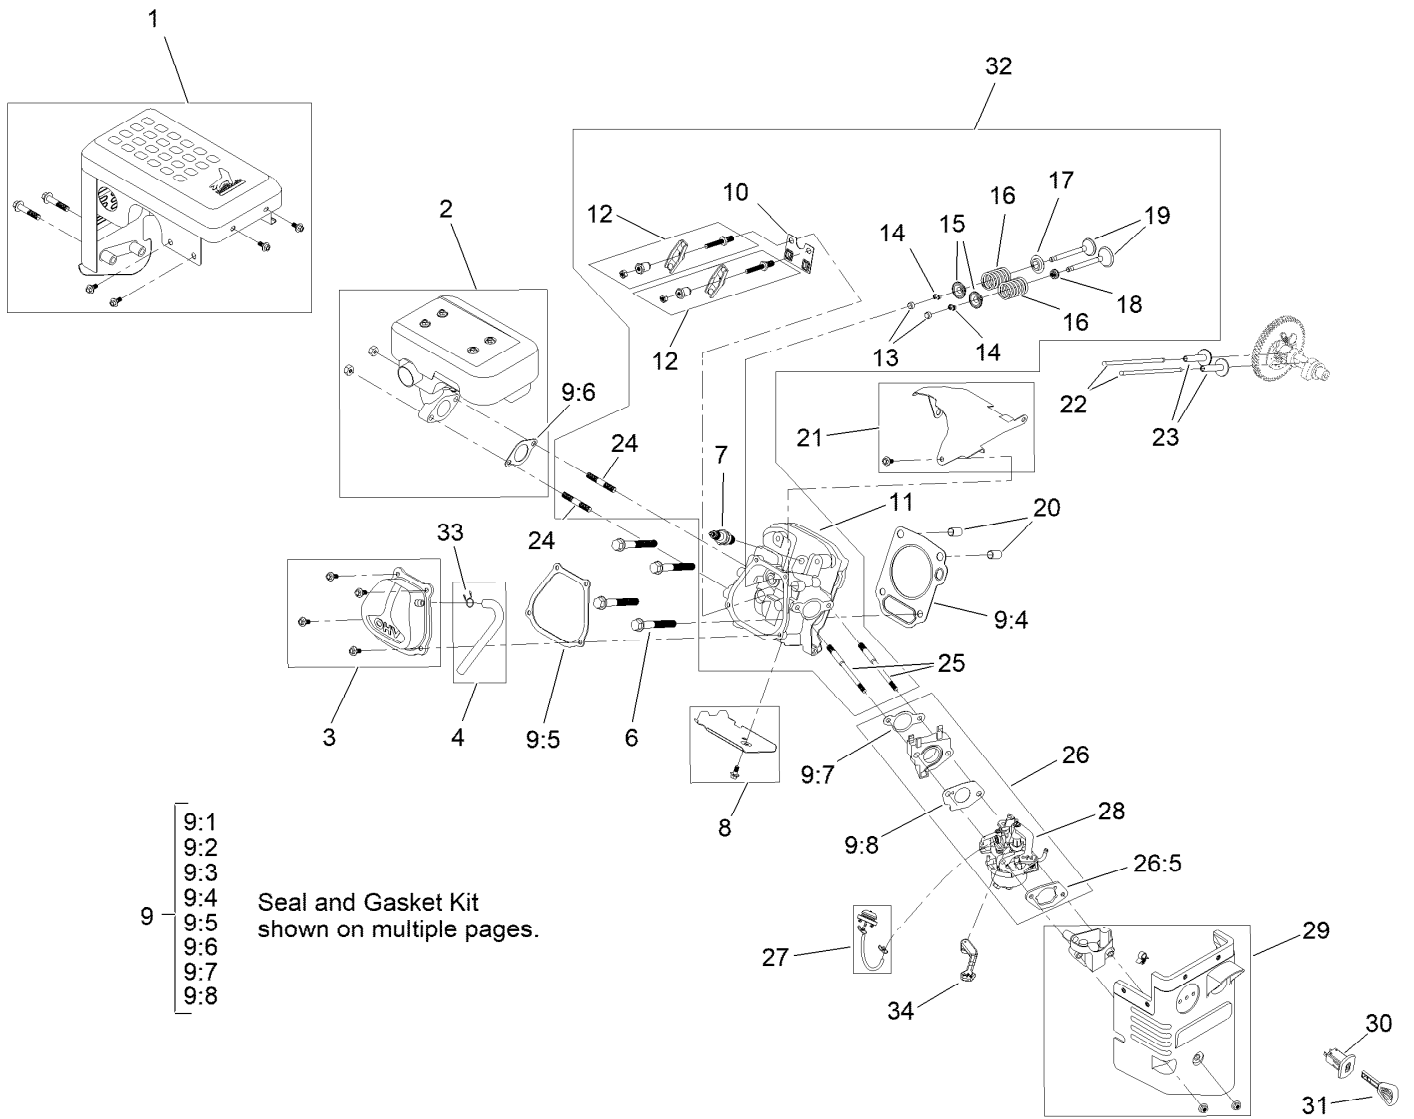

Engine Assembly No. 3

Engine Assembly No. 3 (continued)

<i>Ref.</i>	<i>Part Number</i>	<i>Qty.</i>	<i>Description</i>	<i>Ref.</i>	<i>Part Number</i>	<i>Qty.</i>	<i>Description</i>
1	121-4101	1	Muffler Shield Kit	17	120-4303	1	Seat-Spring, Valve
2	127-9373	1	Muffler Kit	18	120-4304	1	Seal-Stem, Valve
3	121-0343	1	Valve Cover Kit	19	121-0328	1	Valve Kit
4	139-0629	1	Tube-Breather	20	120-4200	2	Pin-Dowel
6	121-0302	4	Screw-HHF	21	121-4102	1	Upper Heat Shroud Kit
7	119-1901	1	Plug-Spark	22	121-0246	2	Rod-Push
8	121-0348	1	Lower Heat Shroud Kit	23	120-4298	2	Lifter-Valve
9	121-0358	1	Seal And Gasket Kit	24	121-0304	2	Stud-Mount, Muffler
9:1	121-0316	1	Seal-Oil	25	121-0303	2	Stud-Mount, Carburetor
9:2	121-0317	1	Seal-Oil	26	121-0359	1	Complete Carb Service Kit
9:3	121-0228	1	Gasket-Cover, Crankcase	26:5	121-0254	1	Gasket-Coated, Rubber
9:4	121-0231	1	Gasket-Head, Cylinder	27	127-9372	1	Primer Kit
9:5	121-0234	1	Gasket-Cover, Valve	28	127-9143	1	Carb Repair Kit With Gaskets
9:6	121-0272	1	Gasket-Exhaust	29	121-0355	1	Heater Box Kit
9:7	121-0252	1	Gasket-Carburetor	30	121-0283	1	Switch-Key
9:8	121-0253	1	Gasket-Carburetor	31	117-7728	1	Key
10	121-0247	1	Plate-Guide, Push Rod	32	133-9855	1	Complete Head ASM
11	121-0230	1	Head-Cylinder	33	127-9408	1	Clamp-Hose
12	121-0245	2	Rocker Arm ASM	34	139-0638	1	Lever-Choke
13	121-0244	2	Rotator-Valve	99	121-4241	1	High Altitude Kit-Power Max HD ●
14	120-4307	4	Keeper-Valve				
15	120-4306	2	Retainer-Spring, Valve				
16	120-4305	2	Spring-Valve				

● Not illustrated