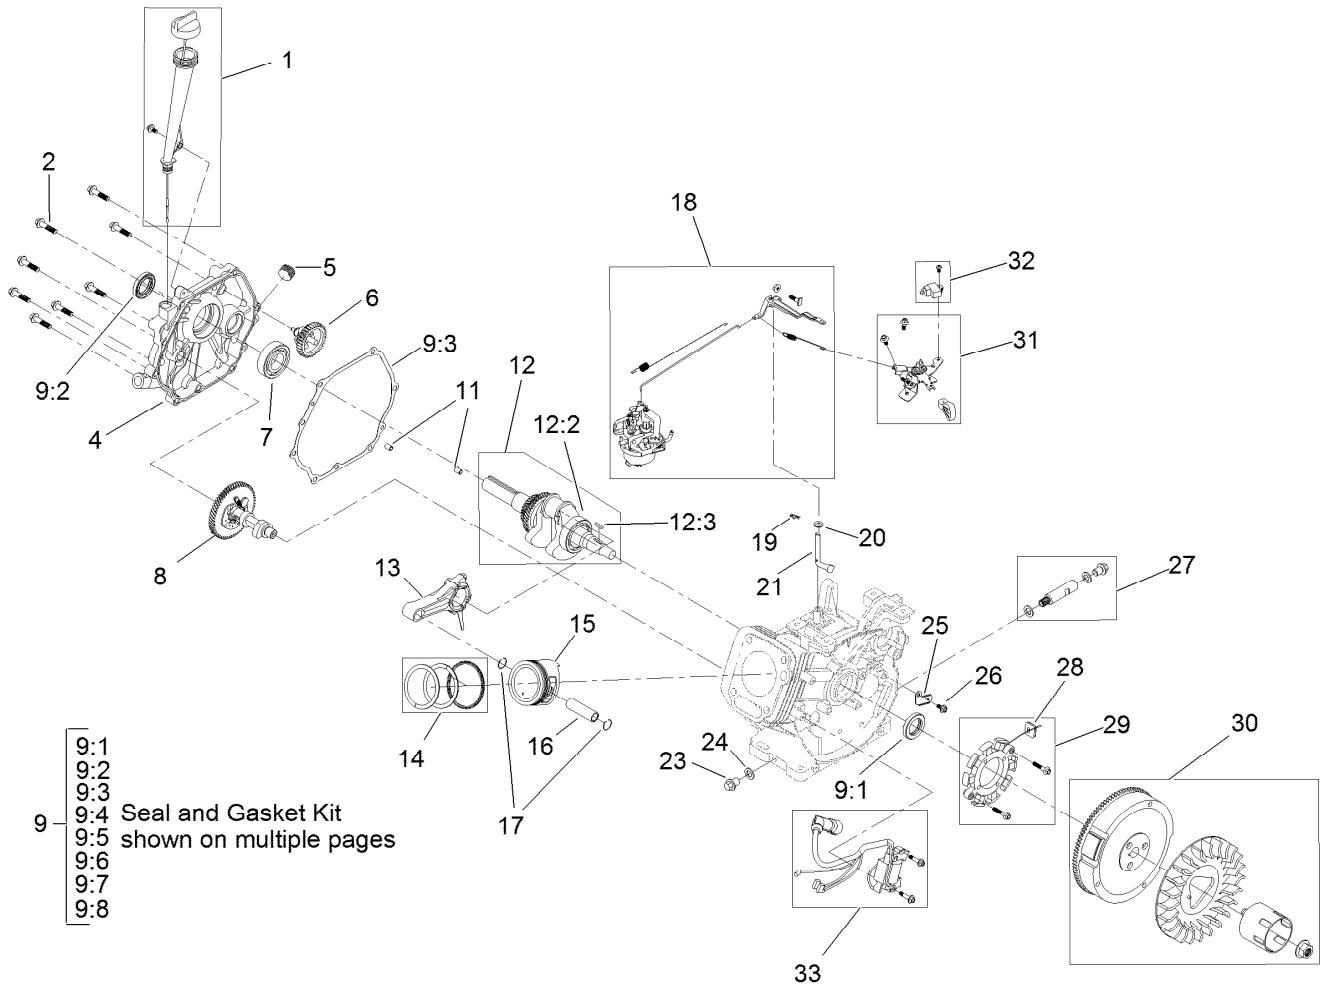

Engine Assembly No. 1 (continued)

<i>Ref.</i>	<i>Part Number</i>	<i>Qty.</i>	<i>Description</i>	<i>Ref.</i>	<i>Part Number</i>	<i>Qty.</i>	<i>Description</i>
1	133-9823	1	Cap-Fuel	8	121-4109	1	Fuel Shut-Off Valve Kit
2	136-7802	1	Fuel Tank And Cap Kit	9	139-0598	1	Fuel Line Kit
3	121-0349	1	Fuel Tank Cover Kit	9:1	121-0087	4	Clamp-Hose
4	121-0347	1	Rear Panel And Hardware Kit	10	121-4105	1	Front Panel Kit
5	121-0351	1	Tank Mount Bracket Kit	10:3	121-0268	1	Knob-Valve, Fuel
6	136-7799	1	Electric Starter Kit	10:4	121-0312	1	Washer-Plain
6:2	121-0298	2	Screw-HHF	10:5	121-0305	1	Screw-Bhp
6:3	121-0306	2	Screw-Bhp	10:6	121-0269	1	Knob-Control, Throttle
6:4	121-0312	2	Washer-Plain	11	121-0274	1	Recoil Shroud Kit
7	121-4103	1	Switch Box Bracket Kit	12	121-0342	1	Recoil Kit
				13	121-0287	1	Handle-Recoil

Engine Assembly No. 2

- 9:1
- 9:2
- 9:3
- 9:4 Seal and Gasket Kit
- 9:5 shown on multiple pages
- 9:6
- 9:7
- 9:8