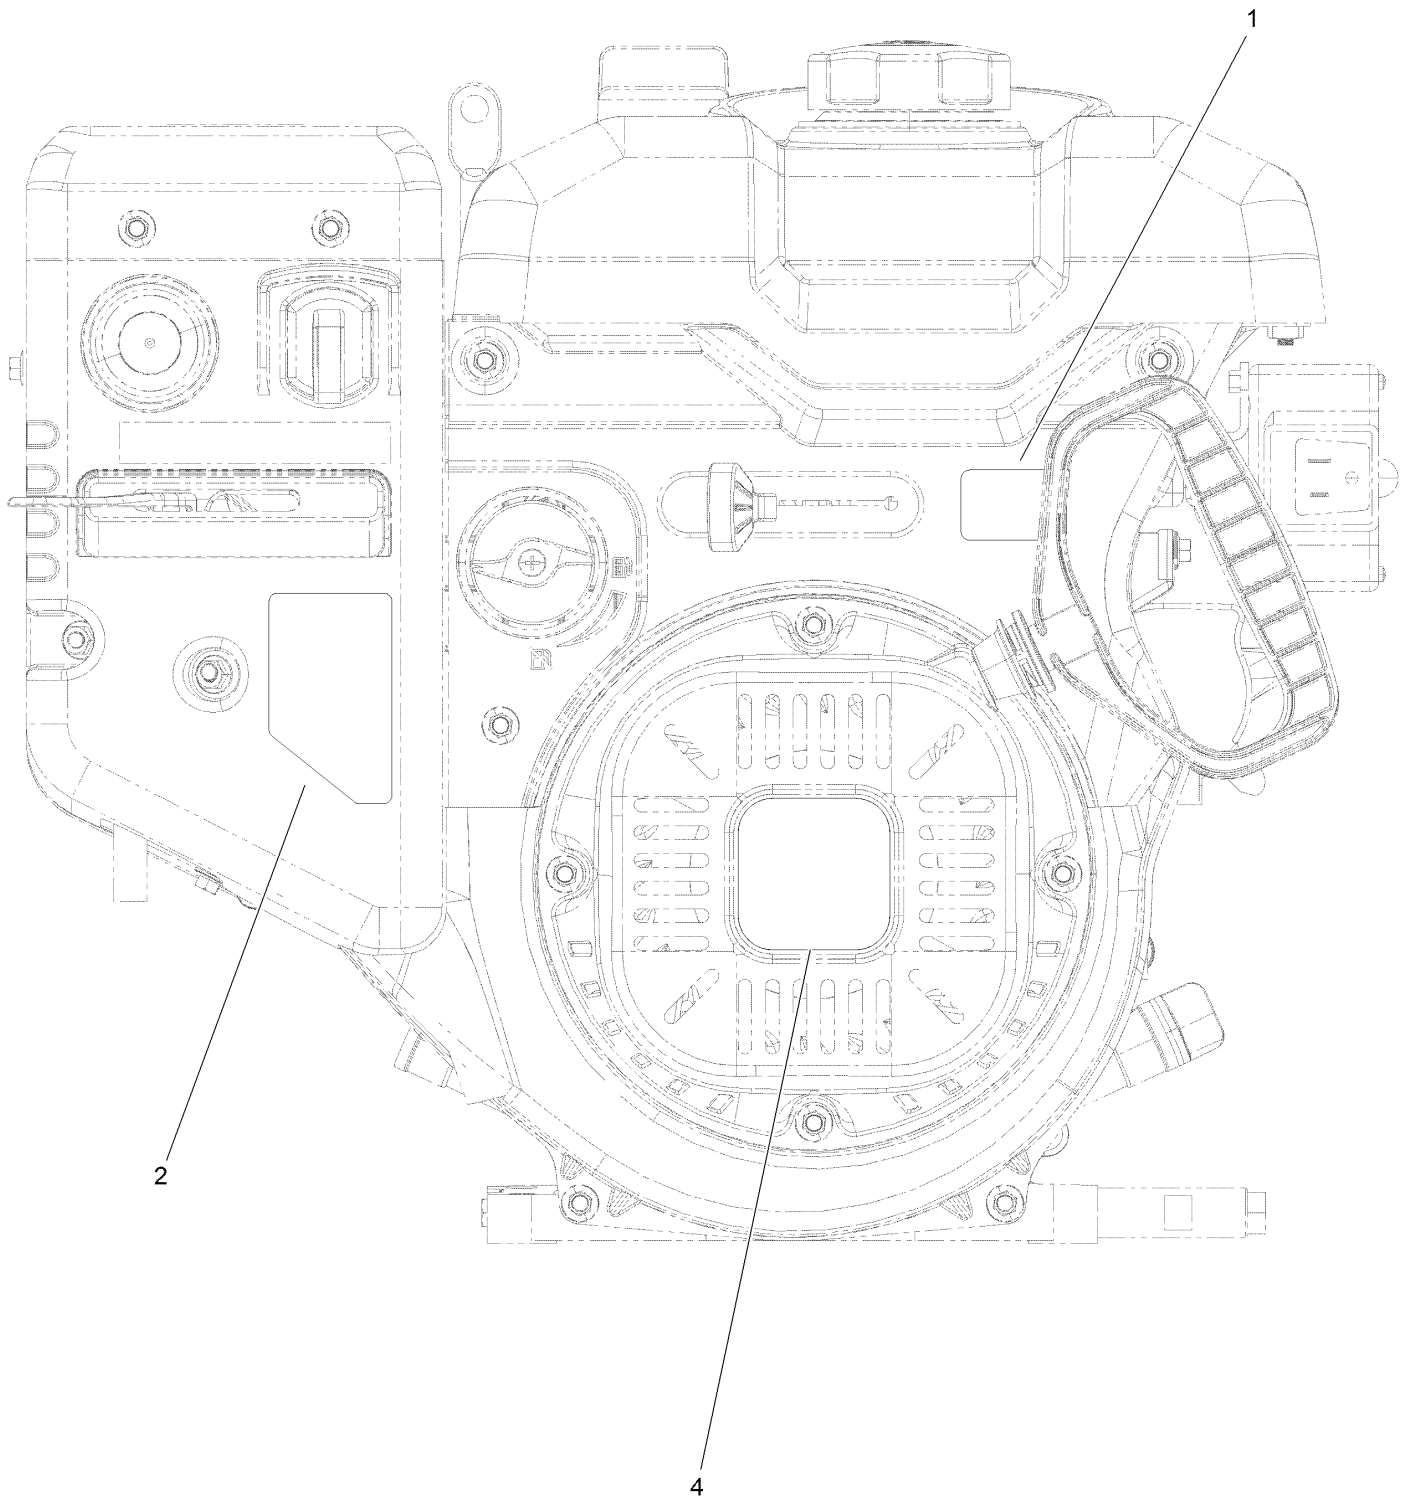

Engine Decal Assembly

Engine Decal Assembly (continued)

<i>Ref.</i>	<i>Part Number</i>	<i>Qty.</i>	<i>Description</i>
1	125-1102	1	Decal-Throttle
2	120-9805	1	Decal-Control, Engine
4	120-9811	1	Decal-Recoil