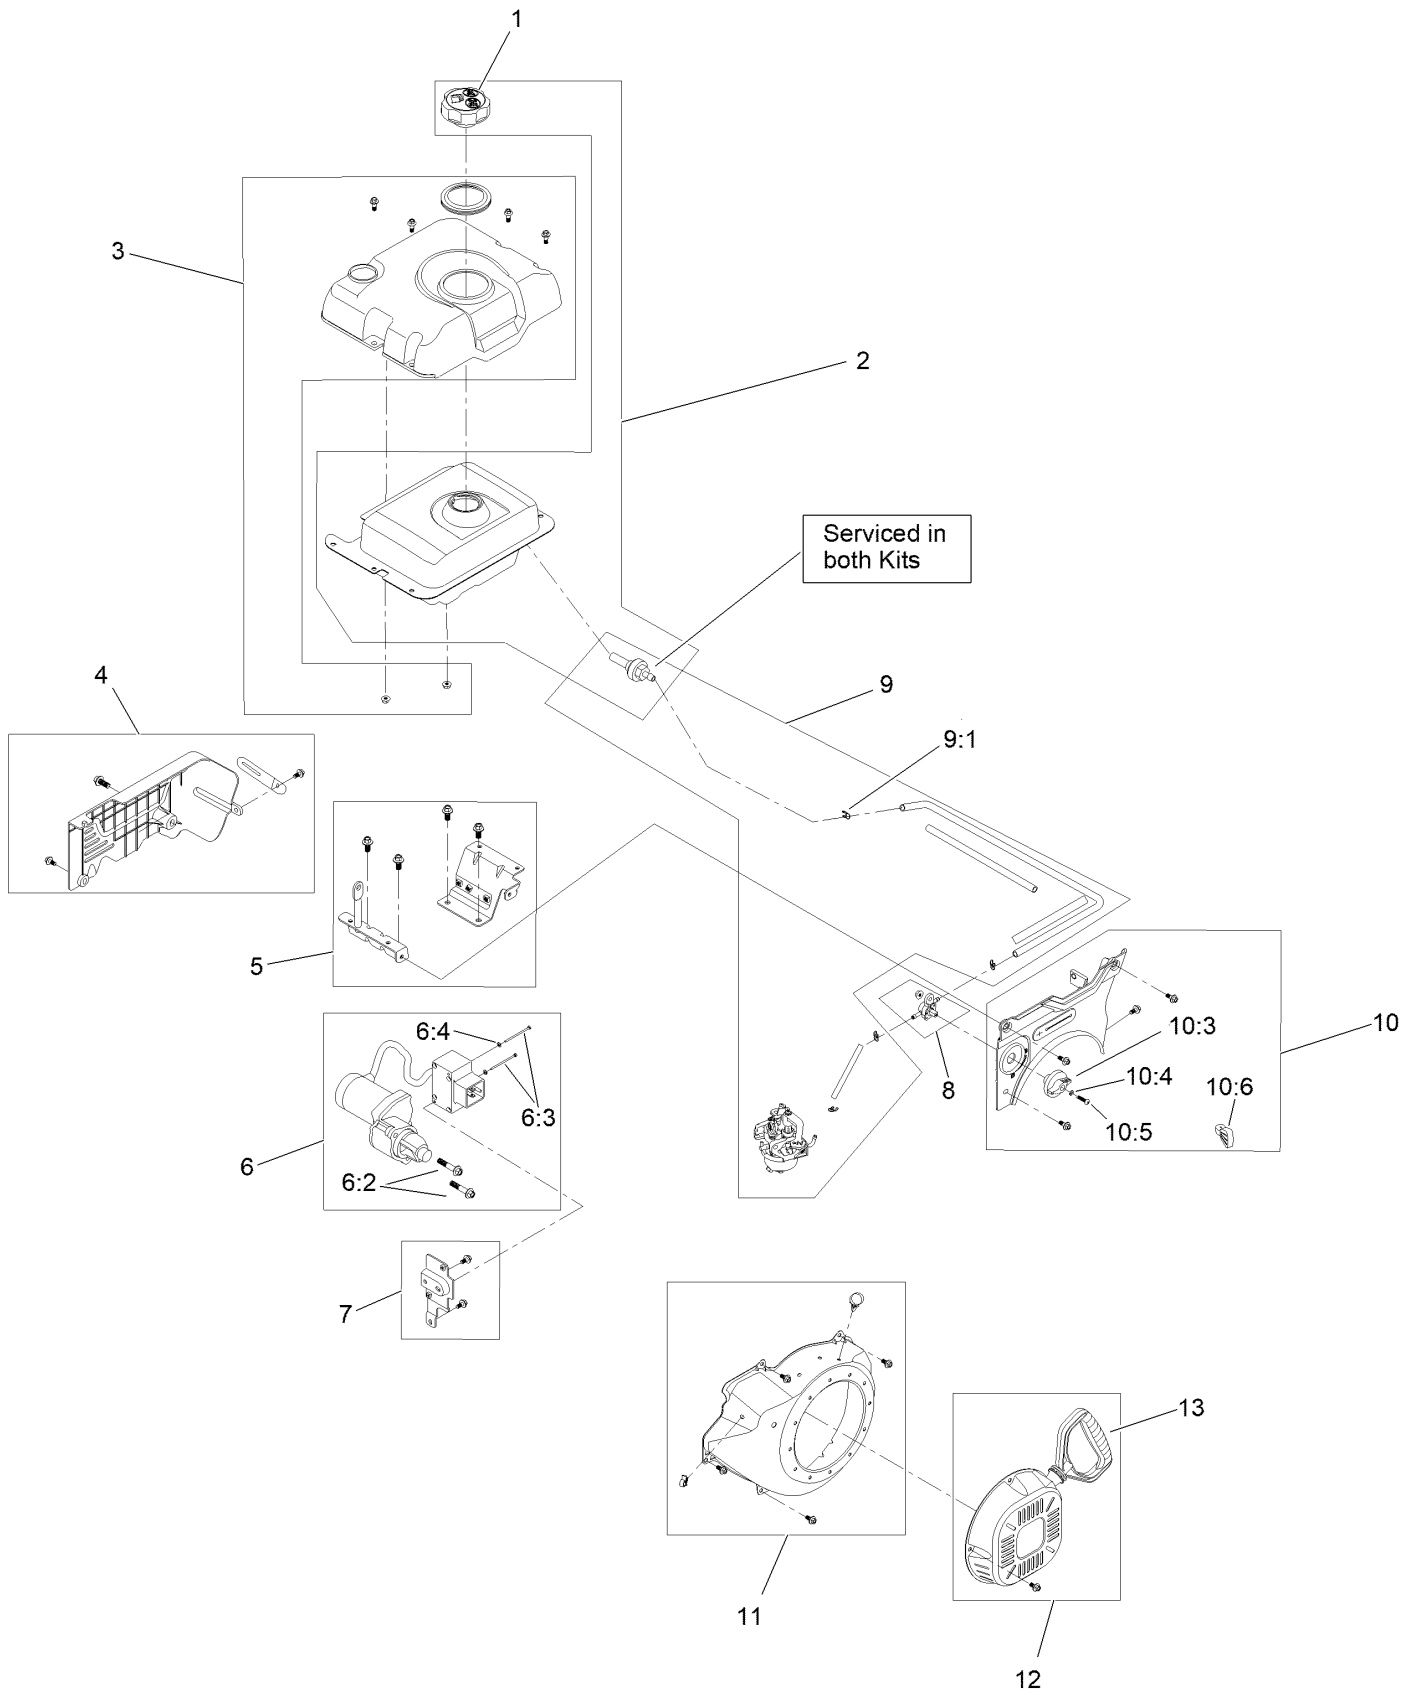

Engine Assembly (continued)

<i>Ref.</i>	<i>Part Number</i>	<i>Qty.</i>	<i>Description</i>	<i>Ref.</i>	<i>Part Number</i>	<i>Qty.</i>	<i>Description</i>
1	120-4425	1	Engine-180Fds-1	9	138-0683-03	1	Bracket-Light
2	138-0695	1	Engine Plate ASM	10	32144-85	2	Screw-HWH
3	32144-70	4	Screw-HWHTF	11	121-4604	1	Screw-HH
4	136-8683	4	Nut-Lock	12	136-6606	1	Cover-Belt
5	136-8673	1	Guide-Belt	13	3230-19	1	Bolt-CARR
6	138-0690	2	Screw-HH	14	137-3089	1	Nut-Hex
7	136-6644-03	1	Bracket-Control, Traction	15	137-3099	1	Screw-Plastite, HWH
8	138-0670	1	LED Light ASM				

Engine Assembly No. 1