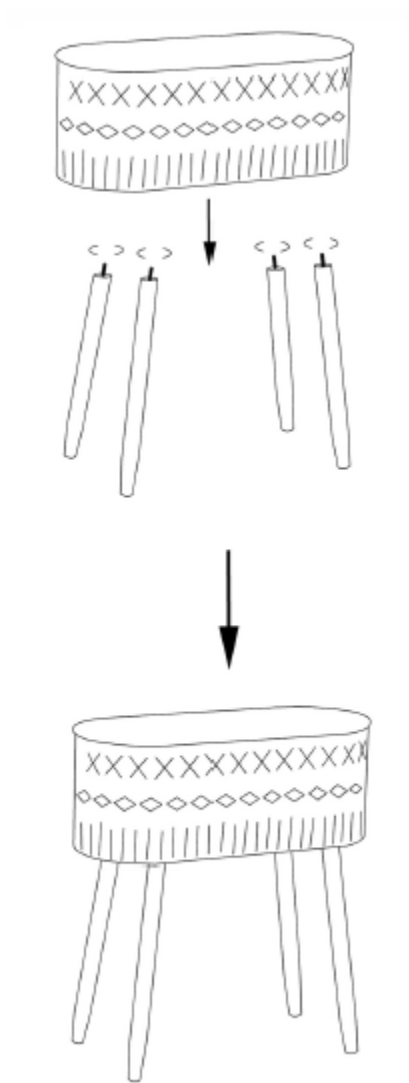

Product Name:	Two Piece Gray Metal Cachepot Planters
SKU #:	WHPL1323

Thank you for purchasing this LuxenHöme product. This product has been manufactured with the highest standards of safety and quality.

Assembly:

Important:

Tighten each leg firmly. DO NOT over tighten any of the legs as this may strip the screws.