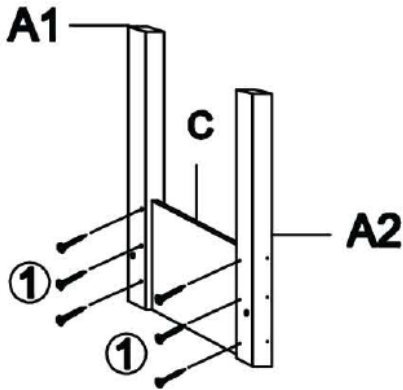

Product Name:	Fir Wood Raised Garden Bed Planter
SKU #:	WHPL1529

Thank you for purchasing this LuxenHome product. This product has been manufactured with the highest standards of safety and quality.

Carton contents:

Product Name:	Fir Wood Raised Garden Bed Planter
SKU #:	WHPL1529

Assembly Steps:

Step 1:

Step 2:

Step 3:

Product Name:	Fir Wood Raised Garden Bed Planter
SKU #:	WHPL1529

Step 4:

Step 5: