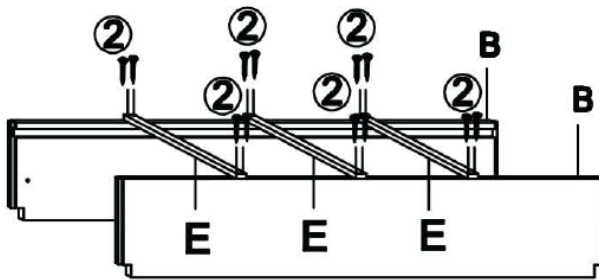

Product Name:	Fir Wood Raised Garden Bed Planter
SKU #:	WHPL1529

Thank you for purchasing this LuxenHome product. This product has been manufactured with the highest standards of safety and quality.

Carton contents:

Product Name:	Fir Wood Raised Garden Bed Planter
SKU #:	WHPL1529

Assembly Steps:

Step 1:

Step 2:

Step 3:

Product Name:	Fir Wood Raised Garden Bed Planter
SKU #:	WHPL1529

Step 4:

Step 5: