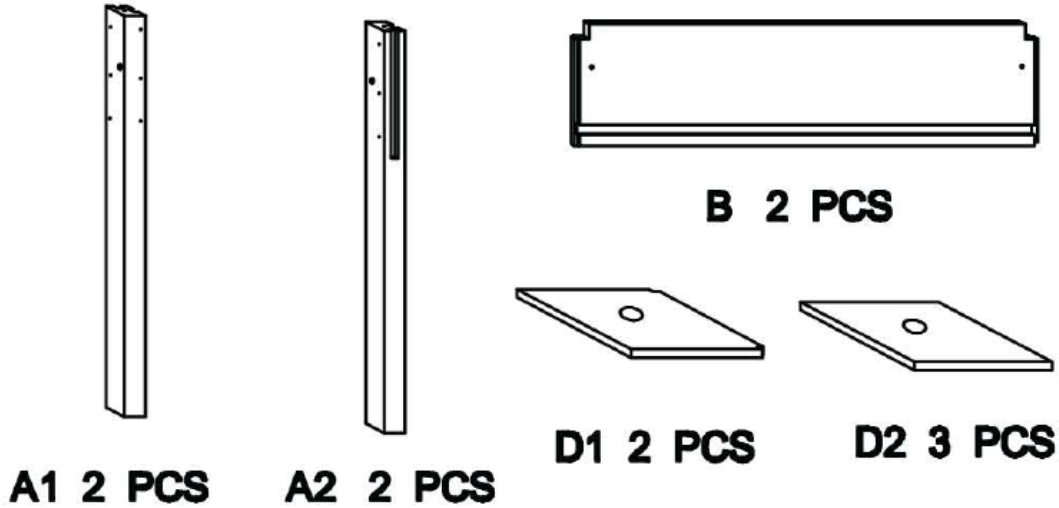

Product Name:	Fir Wood Raised Garden Bed Planter
SKU #:	WHPL1529

Thank you for purchasing this LuxenHome product. This product has been manufactured with the highest standards of safety and quality.

Carton contents:

Product Name:	Fir Wood Raised Garden Bed Planter
SKU #:	WHPL1529

Assembly Steps:

Step 1:

Step 2:

Step 3:

Product Name:	Fir Wood Raised Garden Bed Planter
SKU #:	WHPL1529

Step 4:

Step 5: