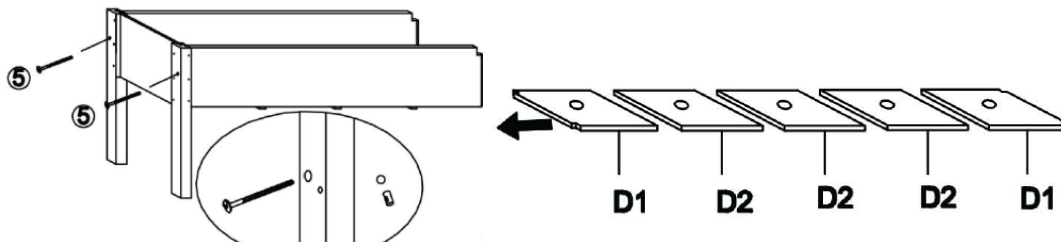

Product Name:	Fir Wood Raised Garden Bed Planter
SKU #:	WHPL1529

Assembly Steps:

Step 1:

Step 2:

Step 3:

Product Name:	Fir Wood Raised Garden Bed Planter
SKU #:	WHPL1529

Step 4:

Step 5: