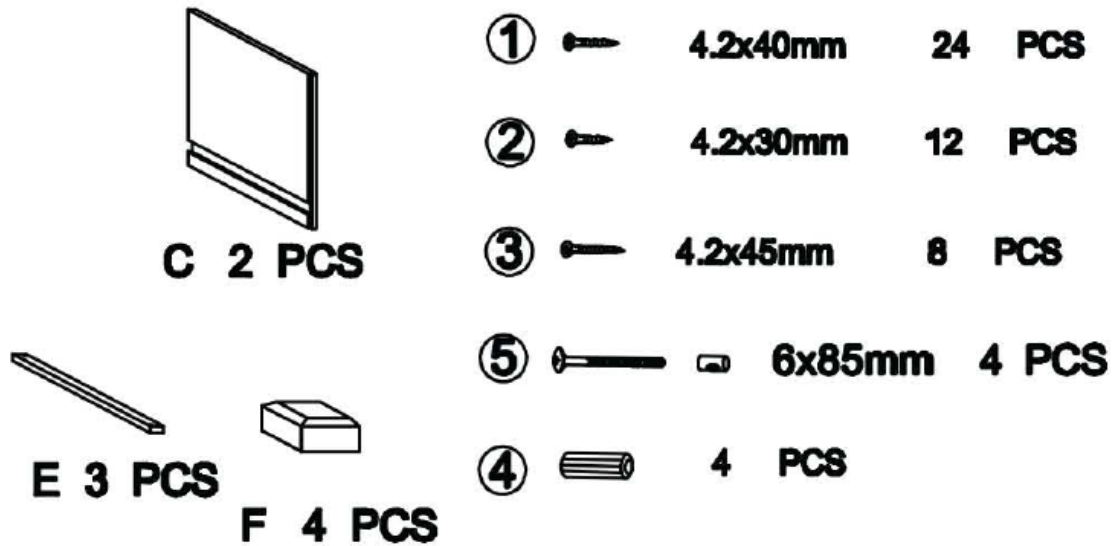

Product Name:	Fir Wood Raised Garden Bed Planter
SKU #:	WHPL1529

Thank you for purchasing this LuxenHome product. This product has been manufactured with the highest standards of safety and quality.

Carton contents:

Product Name:	Fir Wood Raised Garden Bed Planter
SKU #:	WHPL1529

Assembly Steps:

Step 1:

Step 2:

Step 3:

Product Name:	Fir Wood Raised Garden Bed Planter
SKU #:	WHPL1529

Step 4:

Step 5: