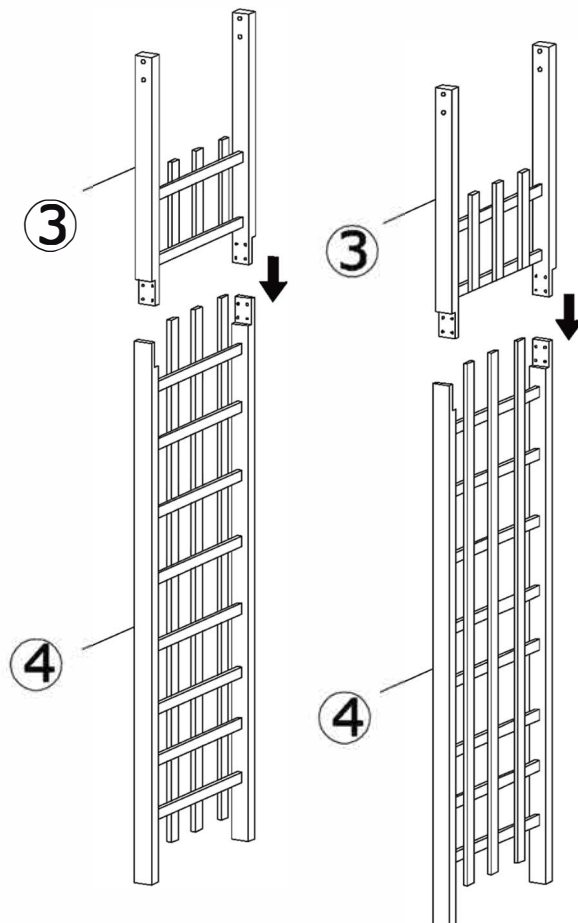

Product Name:	7FT WOOD GARDEN ARBOR
SKU #:	WHOF1192

Thank you for purchasing this Luxen Home product. This product has been manufactured with the highest standards of safety and quality.

 <p>1 x 2</p>	 <p>7 x 4</p>
 <p>2 x 6</p>	 <p>A x 12</p>
 <p>3 x 2</p>	 <p>B x 48</p>
 <p>4 x 2</p>	 <p>C x 6</p>
 <p>5 x 2</p>	 <p>D x 8</p>
 <p>6 x 2</p>	 <p>E x 8</p>
	 <p>F x 8</p>

PART LIST

Product Name:	7FT WOOD GARDEN ARBOR
SKU #:	WHOF1192

Product Name:	7FT WOOD GARDEN ARBOR
SKU #:	WHOF1192

Product Name:	7FT WOOD GARDEN ARBOR
SKU #:	WHOF1192

Product Name:	7FT WOOD GARDEN ARBOR
SKU #:	WHOF1192