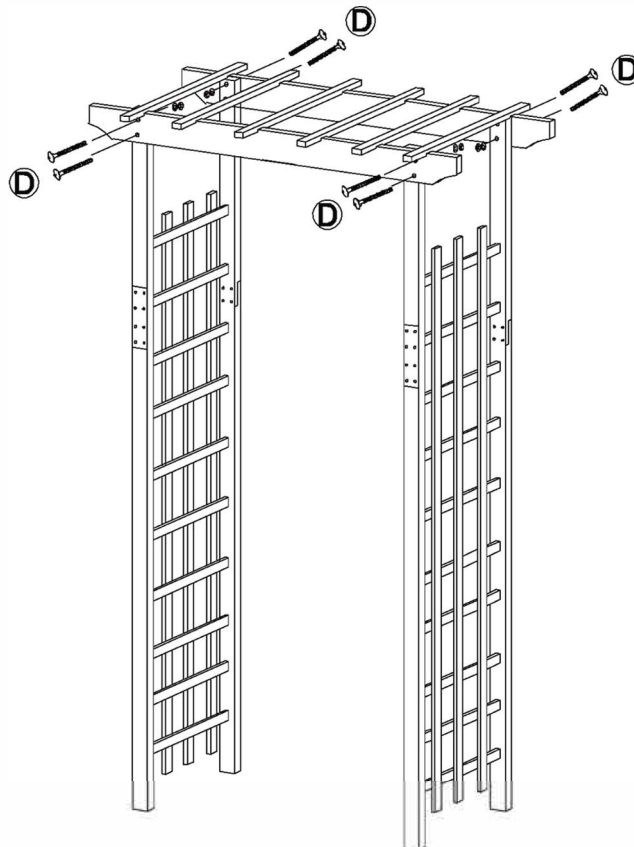

Product Name:	7FT WOOD GARDEN ARBOR
SKU #:	WHOF1192

Thank you for purchasing this Luxen Home product. This product has been manufactured with the highest standards of safety and quality.

 <p>1 x 2</p>	 <p>7 x 4</p>
 <p>2 x 6</p>	 <p>A x 12</p>
 <p>3 x 2</p>	 <p>B x 48</p>
 <p>4 x 2</p>	 <p>C x 6</p>
 <p>5 x 2</p>	 <p>D x 8</p>
 <p>6 x 2</p>	 <p>E x 8</p>
	 <p>F x 8</p>

PART LIST

Product Name:	7FT WOOD GARDEN ARBOR
SKU #:	WHOF1192

Product Name:	7FT WOOD GARDEN ARBOR
SKU #:	WHOF1192

Product Name:	7FT WOOD GARDEN ARBOR
SKU #:	WHOF1192

Product Name:	7FT WOOD GARDEN ARBOR
SKU #:	WHOF1192