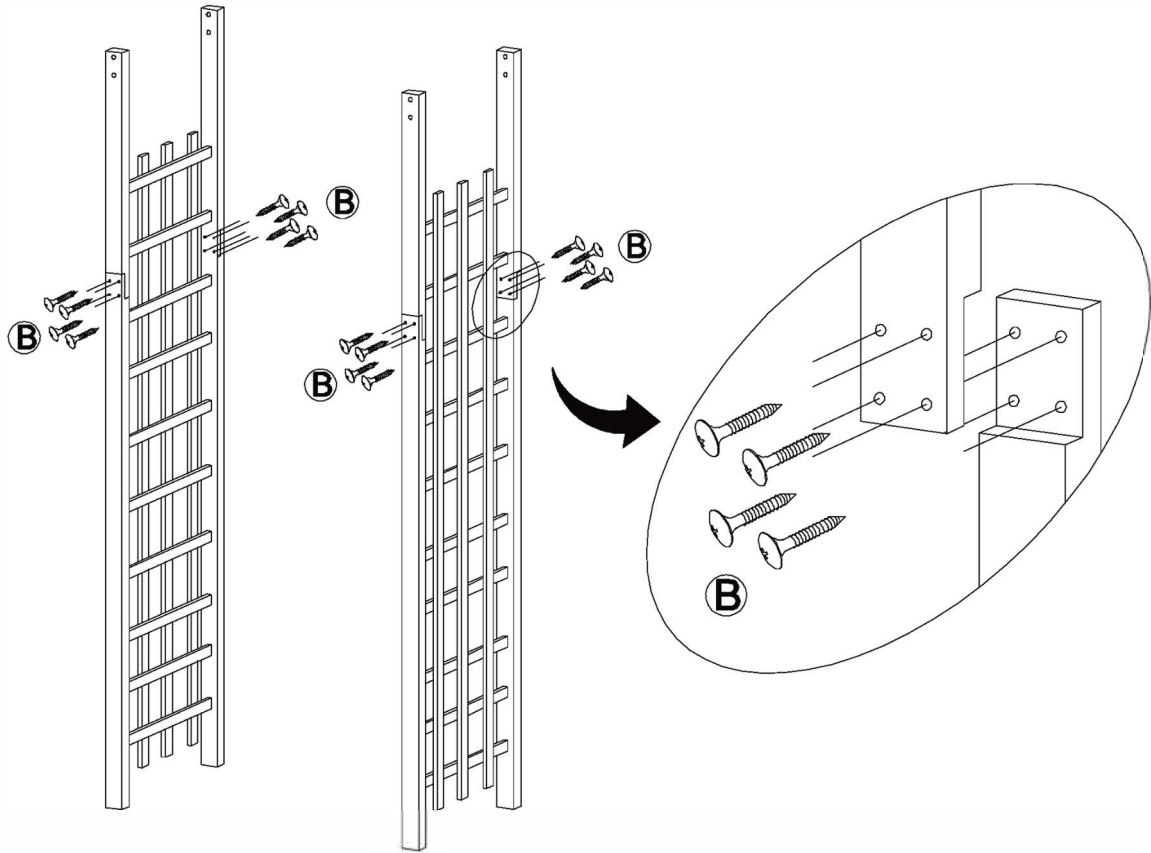

Product Name:	7FT WOOD GARDEN ARBOR
SKU #:	WHOF1192

Thank you for purchasing this Luxen Home product. This product has been manufactured with the highest standards of safety and quality.

 <p>1 x 2</p>	 <p>7 x 4</p>
 <p>2 x 6</p>	 <p>A x 12</p>
 <p>3 x 2</p>	 <p>B x 48</p>
 <p>4 x 2</p>	 <p>C x 6</p>
 <p>5 x 2</p>	 <p>D x 8</p>
 <p>6 x 2</p>	 <p>E x 8</p>
	 <p>F x 8</p>

PART LIST

Product Name:	7FT WOOD GARDEN ARBOR
SKU #:	WHOF1192

Product Name:	7FT WOOD GARDEN ARBOR
SKU #:	WHOF1192

Product Name:	7FT WOOD GARDEN ARBOR
SKU #:	WHOF1192

Product Name:	7FT WOOD GARDEN ARBOR
SKU #:	WHOF1192