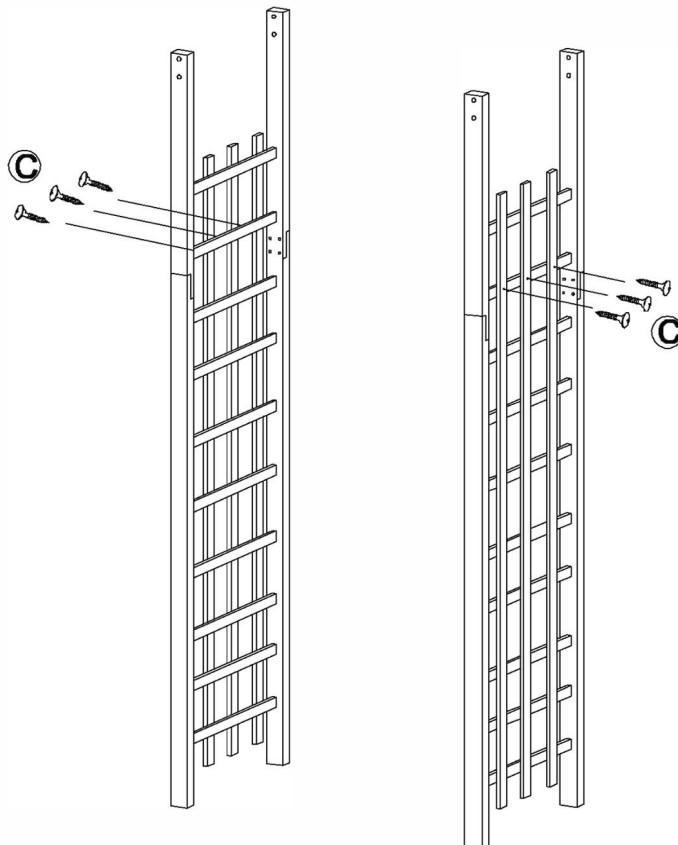

Product Name:	7FT WOOD GARDEN ARBOR
SKU #:	WHOF1192

Thank you for purchasing this Luxen Home product. This product has been manufactured with the highest standards of safety and quality.

 <p>1 x 2</p>	 <p>7 x 4</p>
 <p>2 x 6</p>	 <p>A x 12</p>
 <p>3 x 2</p>	 <p>B x 48</p>
 <p>4 x 2</p>	 <p>C x 6</p>
 <p>5 x 2</p>	 <p>D x 8</p>
 <p>6 x 2</p>	 <p>E x 8</p>
	 <p>F x 8</p>

PART LIST

Product Name:	7FT WOOD GARDEN ARBOR
SKU #:	WHOF1192

Product Name:	7FT WOOD GARDEN ARBOR
SKU #:	WHOF1192

Product Name:	7FT WOOD GARDEN ARBOR
SKU #:	WHOF1192

Product Name:	7FT WOOD GARDEN ARBOR
SKU #:	WHOF1192