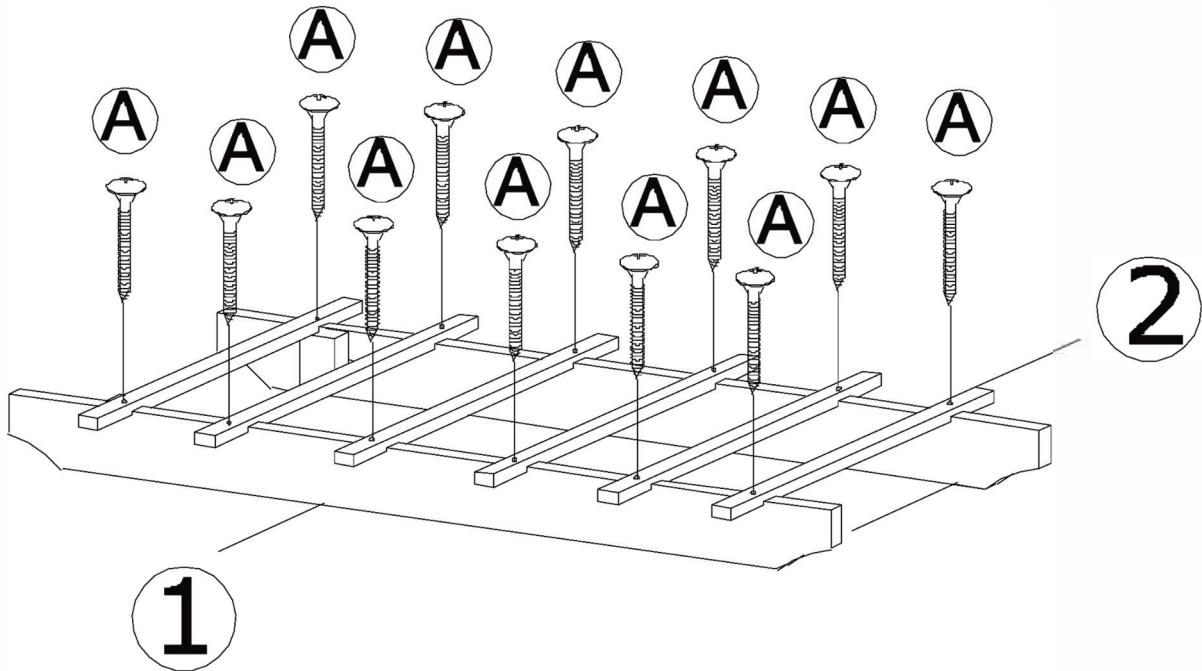

Product Name:	7FT WOOD GARDEN ARBOR
SKU #:	WHOF1192

Thank you for purchasing this Luxen Home product. This product has been manufactured with the highest standards of safety and quality.

 <p>1 x 2</p>	 <p>7 x 4</p>
 <p>2 x 6</p>	 <p>A x 12</p>
 <p>3 x 2</p>	 <p>B x 48</p>
 <p>4 x 2</p>	 <p>C x 6</p>
 <p>5 x 2</p>	 <p>D x 8</p>
 <p>6 x 2</p>	 <p>E x 8</p>
	 <p>F x 8</p>

PART LIST

Product Name:	7FT WOOD GARDEN ARBOR
SKU #:	WHOF1192

Product Name:	7FT WOOD GARDEN ARBOR
SKU #:	WHOF1192

Product Name:	7FT WOOD GARDEN ARBOR
SKU #:	WHOF1192

Product Name:	7FT WOOD GARDEN ARBOR
SKU #:	WHOF1192