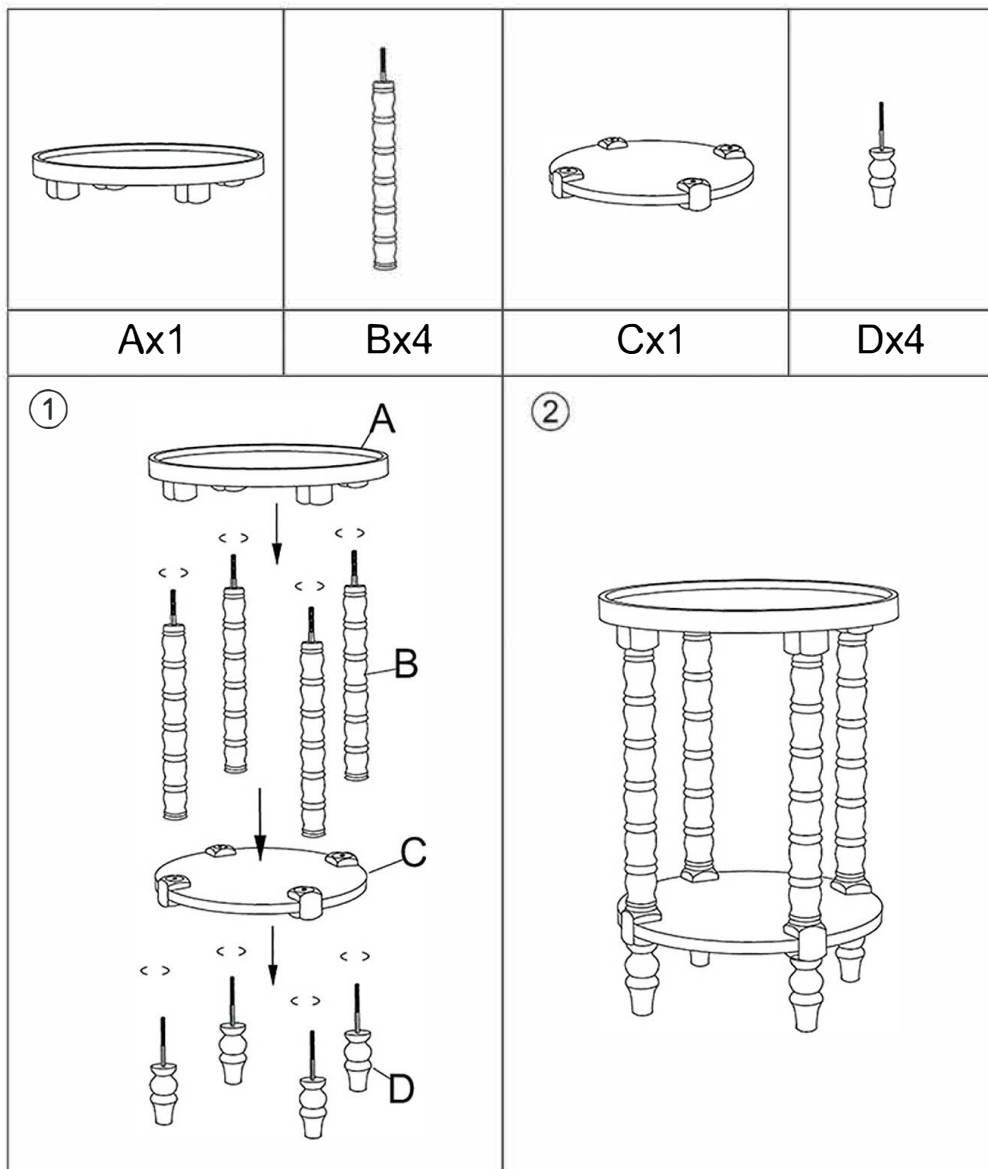

Thank you for purchasing this Winsome House product. This product has been manufactured with the highest standards of safety and quality.

<b>Product Name:</b>	White Wood Round Accent Table
<b>SKU #:</b>	WHIF955

Cabinet weight limit: 100 lbs.

Table Assembly:

**Enjoy your table!**

**Important:**

Tighten each cap nut firmly, but do not overtighten as this might cause the screws to strip. Do not sit or stand on the cabinet as this may cause damage to the product and serious bodily injury.