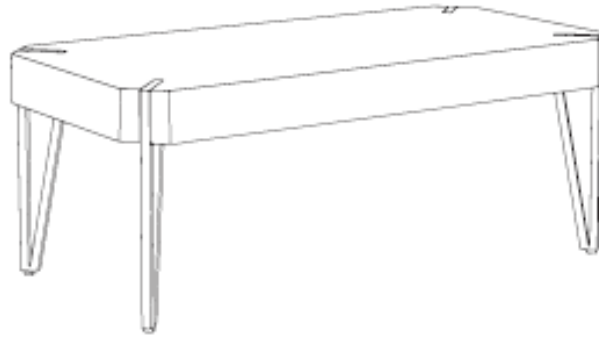

Please save this manual for future reference.

Product Name:	Wood and Metal Coffee Table
SKU #:	WHIF787

Completed table:

Warning: DO NOT sit or stand on the table as this may damage the product and cause serious bodily injury.