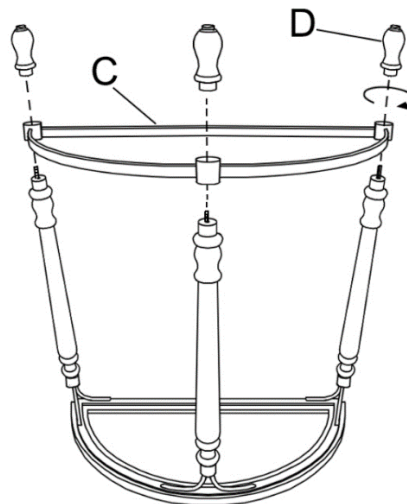

Step 2

Insert brace (C) to legs and tighten with feet (D).