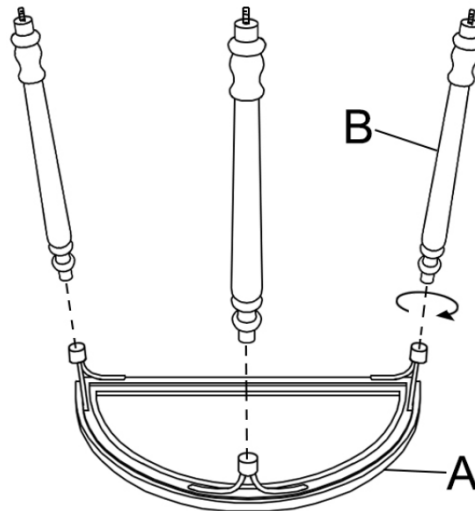

A		1pc
B		3pcs
C		1pc
D		3pcs

Tools required for assembly: No tools required.

Product Name:	Wood Rustic Half Moon Table
SKU #:	WHIF771

Assembly Instructions:

Step 1

On a soft leveled surface, place the table top (A) upside down. Insert legs (B) and tighten.

Step 2

Insert brace (C) to legs and tighten with feet (D).

To clean use a damp or dry cloth to wipe body of the table.

Special Warnings and Cautions:

To avoid injury and/or damage, please do not sit or stand on the table as this may cause serious bodily injuries and/or product damage.