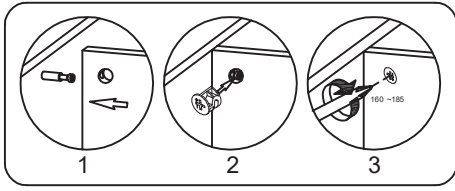

Instruction Manual

Please save this manual for future reference.

Product Name:	Office Desk
SKU #:	WHIF1351
Email:	cs@winsomehouse.com

A x 34 	B x 10 	C x 8 	D x 2 	E x 5 	F x 18 	G x 1
H x 4 	I x 8 	J x 1 	K x 8 			

Step 1

Step 2

Step 3

Step 4

Step 5

Step 6

Step 7

	F x 4
	E x 5
	G x 1