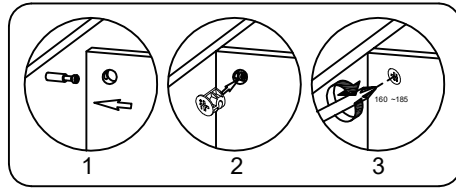

LuxenHöme

Instruction Manual

Please save this manual for future reference.

Product Name:	Cabinet
SKU #:	WHIF1344
Email:	cs@winsomehouse.com

A x 23 	B x 16 	C x 8 	D x 16 	E x 2 	F x 4 	G x 6 
H x 3 	I x 4 	J x 4 	K x 1 	L x 1 		

Step 1

2PCS!

2PCS!

2PCS!

2PCS!

2PCS!

E x2	D x16
A x8	C x8

Step 2