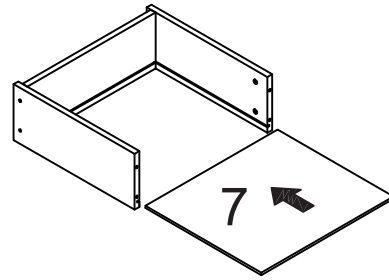

LuxenHöme

Instruction Manual

Please save this manual for future reference.

Product Name:	Cabinet
SKU #:	WHIF1344
Email:	cs@winsomehouse.com

A x 23 	B x 16 	C x 8 	D x 16 	E x 2 	F x 4 	G x 6 
H x 3 	I x 4 	J x 4 	K x 1 	L x 1 		

Step 1

2PCS!

2PCS!

2PCS!

2PCS!

2PCS!

E x2	D x16
A x8	C x8

Step 2