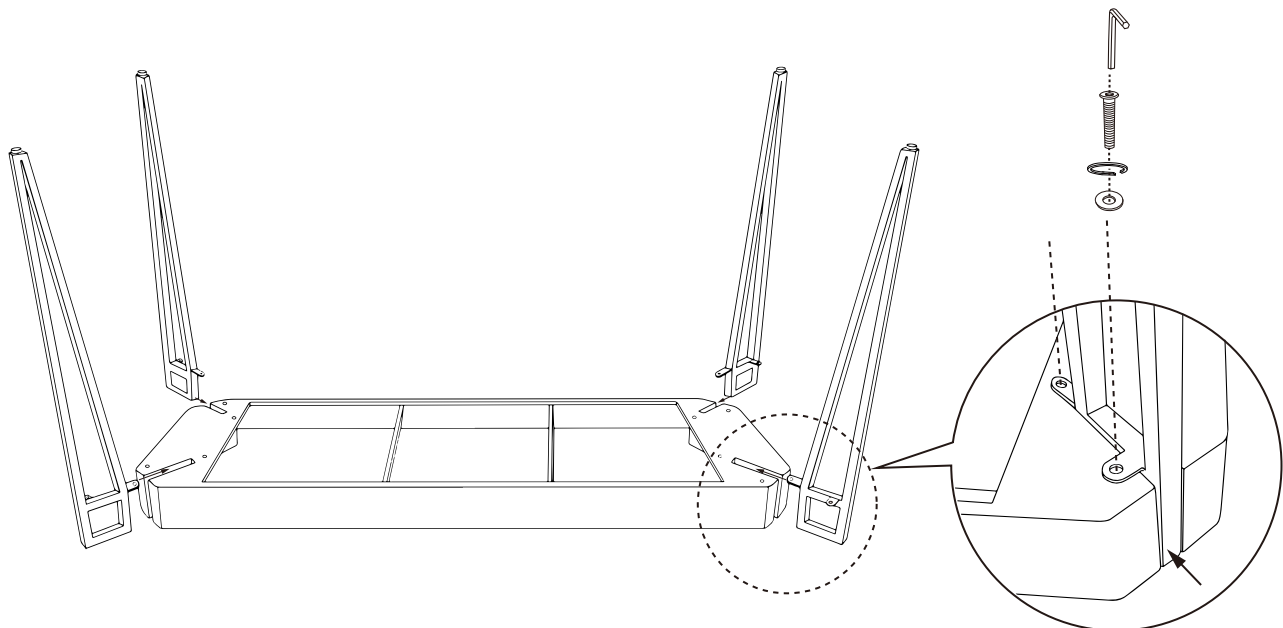

**PLEASE READ ALL INSTRUCTIONS BEFORE ASSEMBLY.**

Unpack all parts from Styrofoam and bubble wrap inside the carton to ensure there are no missing or damaged parts. If any parts are missing or damaged, do not attempt to assemble or use the product.

**CARTON CONTENTS:**

PART LIST					
					
WOOD CABINET	IRON LEG	WASHER	LOCK WASHER	BOLT	ALLEN KEY
1PC	4PCS	8PCS	8PCS	8PCS	1PC

**ASSEMBLY INSTRUCTIONS:**

To assemble the legs, first place the table upside down on a soft surface to avoid scratches.