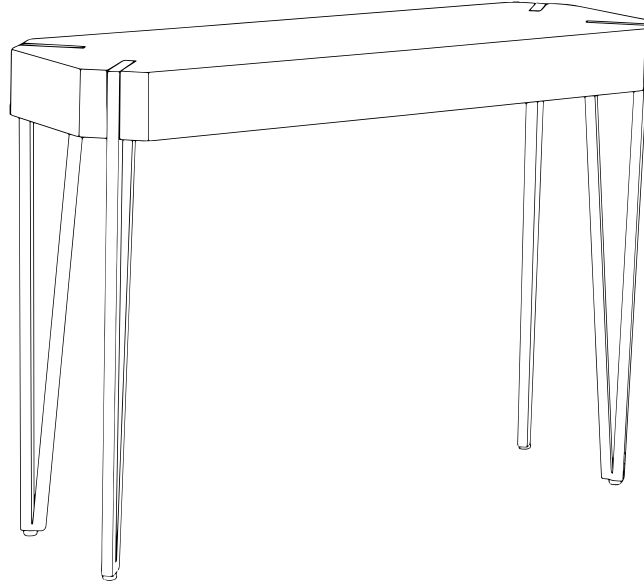

<b>Product Name:</b>	Wood and Metal Console Entryway Table
<b>SKU #:</b>	WHIF1201

Thank you for purchasing this Luxen Home product. This product has been manufactured with the highest standards of safety and quality.

**CARTON CONTENTS:**

PART LIST					
					
WOOD CABINET	IRON LEG	WASHER	LOCK WASHER	BOLT	ALLEN KEY
1PC	4PCS	8PCS	8PCS	8PCS	1PC

**ASSEMBLY INSTRUCTIONS:**

To assemble the legs, first place the table upside down on a soft surface to avoid scratches.

<b>Product Name:</b>	Wood and Metal Console Entryway Table
<b>SKU #:</b>	WHIF1201

Completed table:

 **Warning:** DO NOT sit or stand on the table as this may damage the product and cause serious bodily injury.