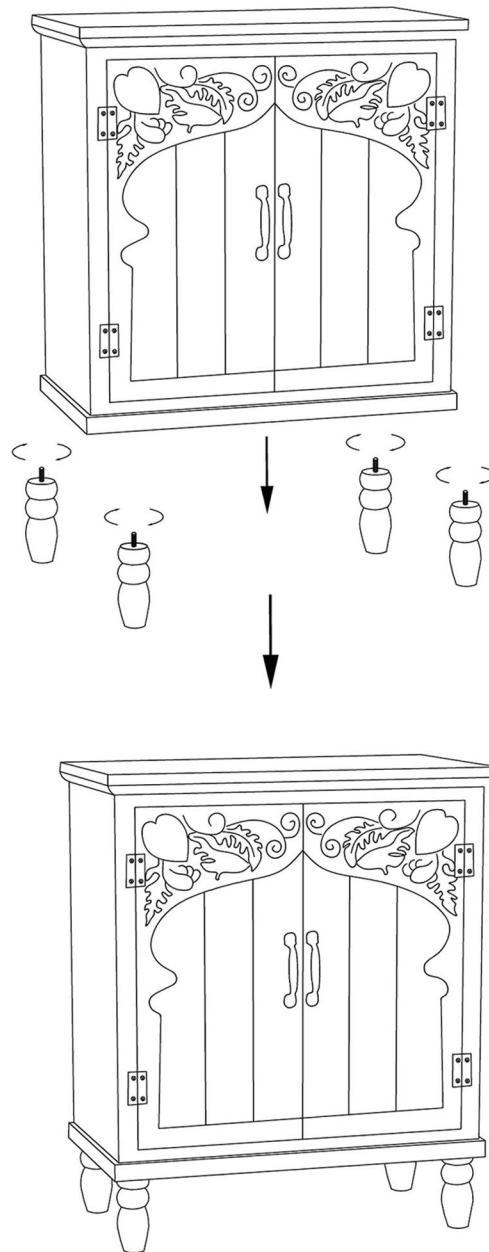

Thank you for purchasing this Winsome House product. This product has been manufactured with the highest standards of safety and quality.

Product Name:	White Wood Accent End Table
SKU #:	WHIF1059

Cabinet weight limit: 100 lbs.

Table Assembly:

Enjoy your table!

Important:

Tighten each cap nut firmly, but do not overtighten as this might cause the screws to strip. Do not sit or stand on the cabinet as this may cause damage to the product and serious bodily injury.