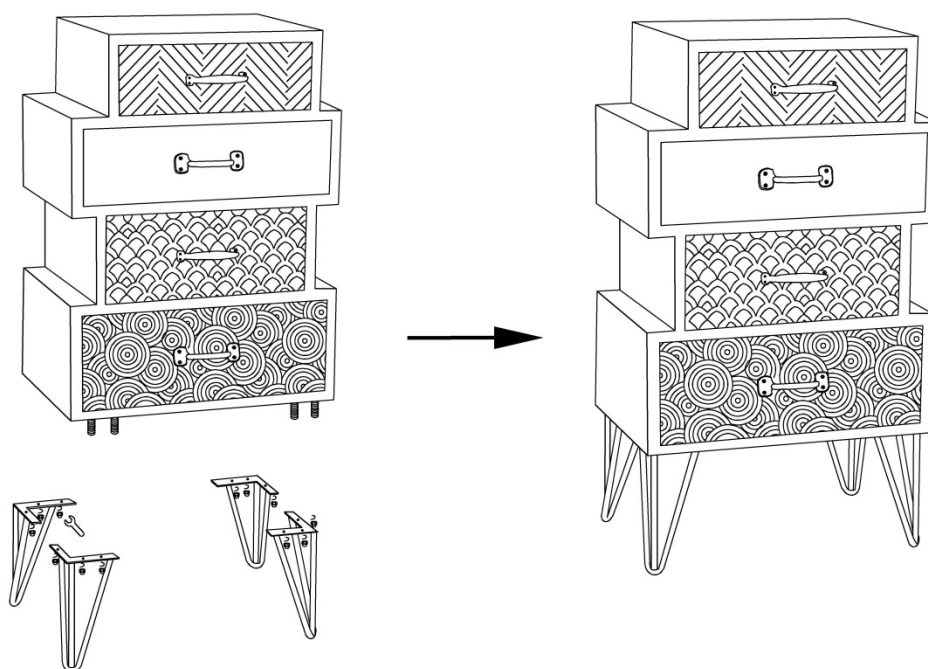

Product Name:	Four Drawer Accent Chest
SKU #:	WH196

Cabinet Assembly: