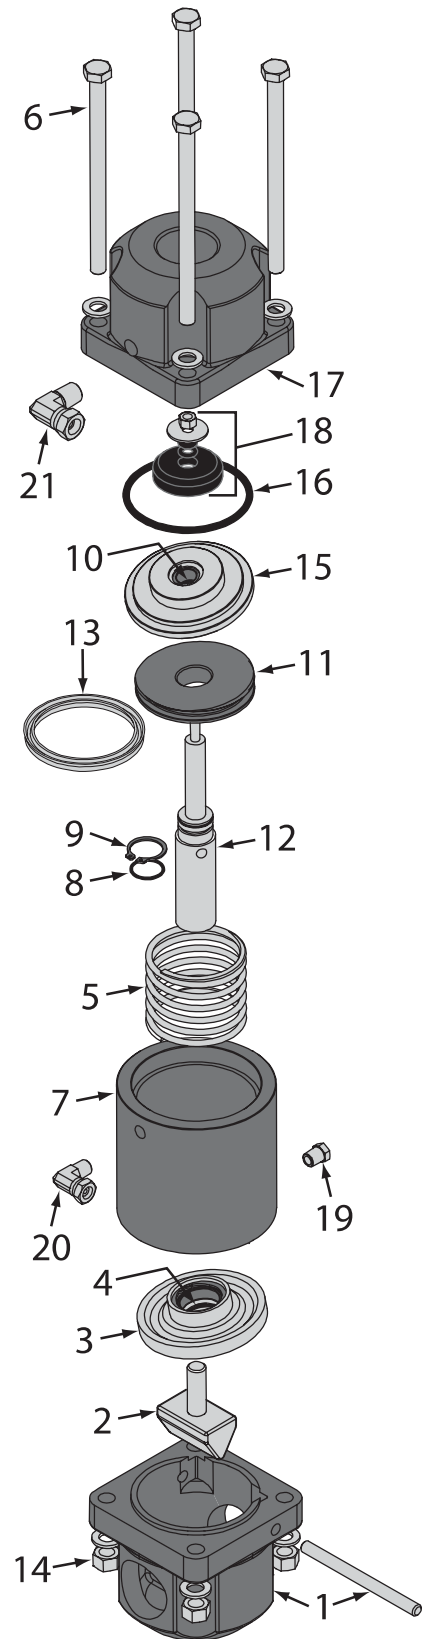

ASSEMBLY INSTRUCTIONS

Combination Valve

Combination Valve

	888-2223-000PB	VALVE, COMBINATION, COMPLETE
	888-2223-00099PB	VALVE, COMBINATION, REPAIR KIT, INCLUDES # 4, 8, 9, 10, 13, 16 & 18
1	888-2223-00001PB	VALVE, COMBINATION, CAP
2	888-2223-00002PB	VALVE, COMBINATION & COMBINATION II, PINCH RAM
3	888-2223-00003PB	VALVE, COMBINATION, UPPER ROD GUIDE, INCLUDES SEAL(#4) AND BUSHING
4	888-2223-00004PB	VALVE, COMBINATION & COMBINATION II, SEAL, UPPER ROD
5	888-2223-00005PB	VALVE, COMBINATION & COMBINATION II, SPRING
6	888-7010-50715PB	VALVE, COMBINATION, BOLT 3/8" x 6" W/WASHER
7	888-2223-00007PB	VALVE, COMBINATION, CYLINDER
8	888-2223-00008PB	VALVE, COMBINATION & COMBINATION II, O-RING, SHAFT
9	888-2223-00009PB	VALVE, COMBINATION & COMBINATION II, SNAP RING
10	888-2223-00010PB	VALVE, COMBINATION & COMBINATION II, SEAL, LOWER ROD
11	888-2223-00011PB	VALVE, COMBINATION & COMBINATION II, PISTON
12	888-2223-00012PB	VALVE, COMBINATION & COMBINATION II, SHAFT
13	888-2223-00013PB	VALVE, COMBINATION & COMBINATION II, SEAL, PISTON
14	888-7017-50701PB	VALVE, COMBINATION, NUT, 3/8"
15	888-2223-00015PB	VALVE, COMBINATION & COMBINATION II, LOWER ROD GUIDE, INCLUDES SEAL(#10), BUSHING & SNAP RING
16	888-2223-00016PB	VALVE, COMBINATION & COMBINATION II, O-RING, LOWER ROD GUIDE
17	888-2223-00017PB	VALVE, COMBINATION, BASE
18	888-2223-00018PB	VALVE, COMBINATION & COMBINATION II, PLUG ASSEMBLY
19	888-2014-300PB	VENT, 1/8"
20	888-4203-50000PB	SWIVEL 90°, 1/8"MNPT X 1/8"F
21	888-4203-50202PB	SWIVEL 90°, 1/4"MNPT x 1/4"F