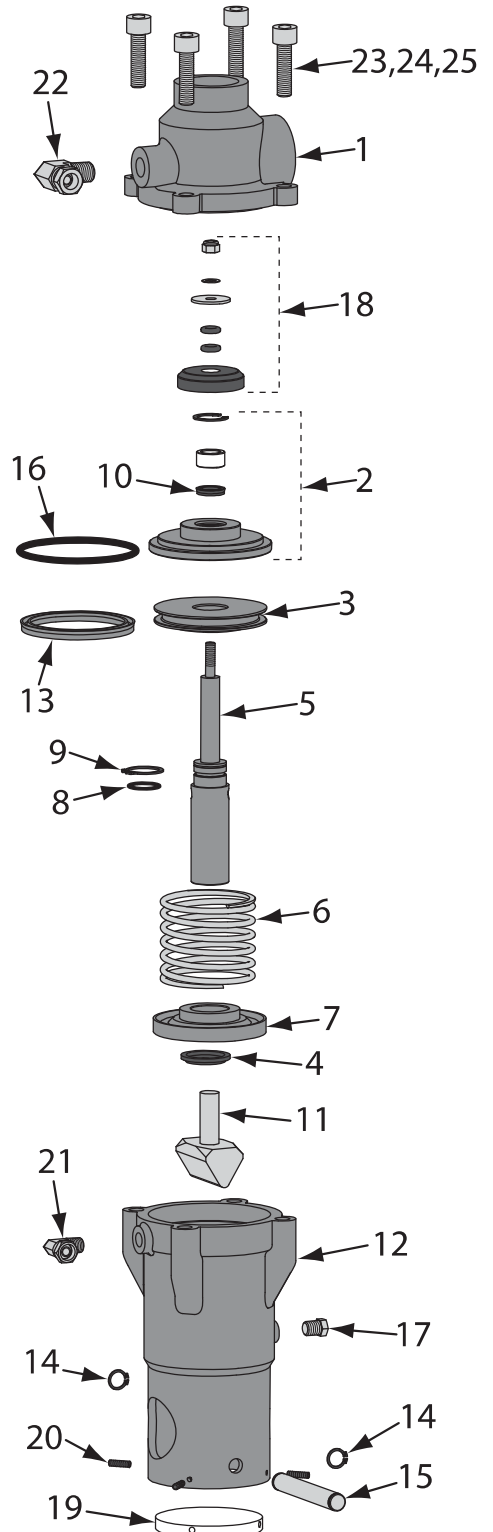

ASSEMBLY INSTRUCTIONS

Combination Valve II

Combination Valve II

	888-2225-000PB	VALVE, COMBINATION II, 1-1/4" COMPLETE
	888-2225-001PB	VALVE, COMBINATION II, 1-1/2", BIG-GUN™ COMPLETE
	888-2223-00099PB	VALVE, COMBINATION & COMBINATION II, REPAIR KIT, INCLUDES # 4, 8, 9, 10, 13, 16 & 18
1	888-2225-51100PB	VALVE, COMBINATION II, BASE, 1-1/4"
1	888-2225-51101PB	VALVE, COMBINATION II, BASE, 1-1/2", BIG-GUN™
2	888-2223-00015PB	VALVE, COMBINATION & COMBINATION II, LOWER ROD GUIDE, INCLUDES SEAL(#10), BUSHING & SNAP RING
3	888-2223-00011PB	VALVE, COMBINATION & COMBINATION II, PISTON
4	888-2223-00004PB	VALVE, COMBINATION & COMBINATION II, SEAL, UPPER ROD
5	888-2223-00012PB	VALVE, COMBINATION & COMBINATION II, SHAFT
6	888-2223-00005PB	VALVE, COMBINATION & COMBINATION II, SPRING
7	888-2225-51500PB	VALVE, COMBINATION II, UPPER ROD GUIDE
8	888-2223-00008PB	VALVE, COMBINATION & COMBINATION II, O-RING, SHAFT
9	888-2223-00009PB	VALVE, COMBINATION & COMBINATION II, SNAP RING
10	888-2223-00010PB	VALVE, COMBINATION & COMBINATION II, SEAL, LOWER ROD
11	888-2223-00002PB	VALVE, COMBINATION & COMBINATION II, PINCH RAM
12	888-2225-51200PB	VALVE, COMBINATION II, CYLINDER
13	888-2223-00013PB	VALVE, COMBINATION & COMBINATION II, SEAL, PISTON
14	888-2225-34900PB	VALVE, COMBINATION II, EXTERNAL CLIP (2 REQUIRED)
15	888-2225-51400PB	VALVE, COMBINATION II, PIN
16	888-2223-00016PB	VALVE, COMBINATION & COMBINATION II, O-RING, LOWER ROD GUIDE
17	888-2014-300PB	VENT, 1/8"
18	888-2223-00018PB	VALVE, COMBINATION & COMBINATION II, PLUG ASSEMBLY
19	888-2225-51300PB	VALVE, COMBINATION II, COVER, CLEAR
20	888-2225-34700PB	VALVE, COMBINATION II, SCREW, COVER (4 REQUIRED)
21	888-4203-50000PB	SWIVEL 90°, 1/8"MNPT X 1/8"F
22	888-4203-50202PB	SWIVEL 90°, 1/4"MNPT x 1/4"F
23	888-2225-35800PB	VALVE, COMBINATION II, BOLT, BASE (4 REQUIRED)
24	888-2225-00170PB	VALVE, COMBINATION II, WASHER (4 REQUIRED)
25	888-2225-00160PB	VALVE, COMBINATION II, SPRING WASHER (4 REQUIRED)