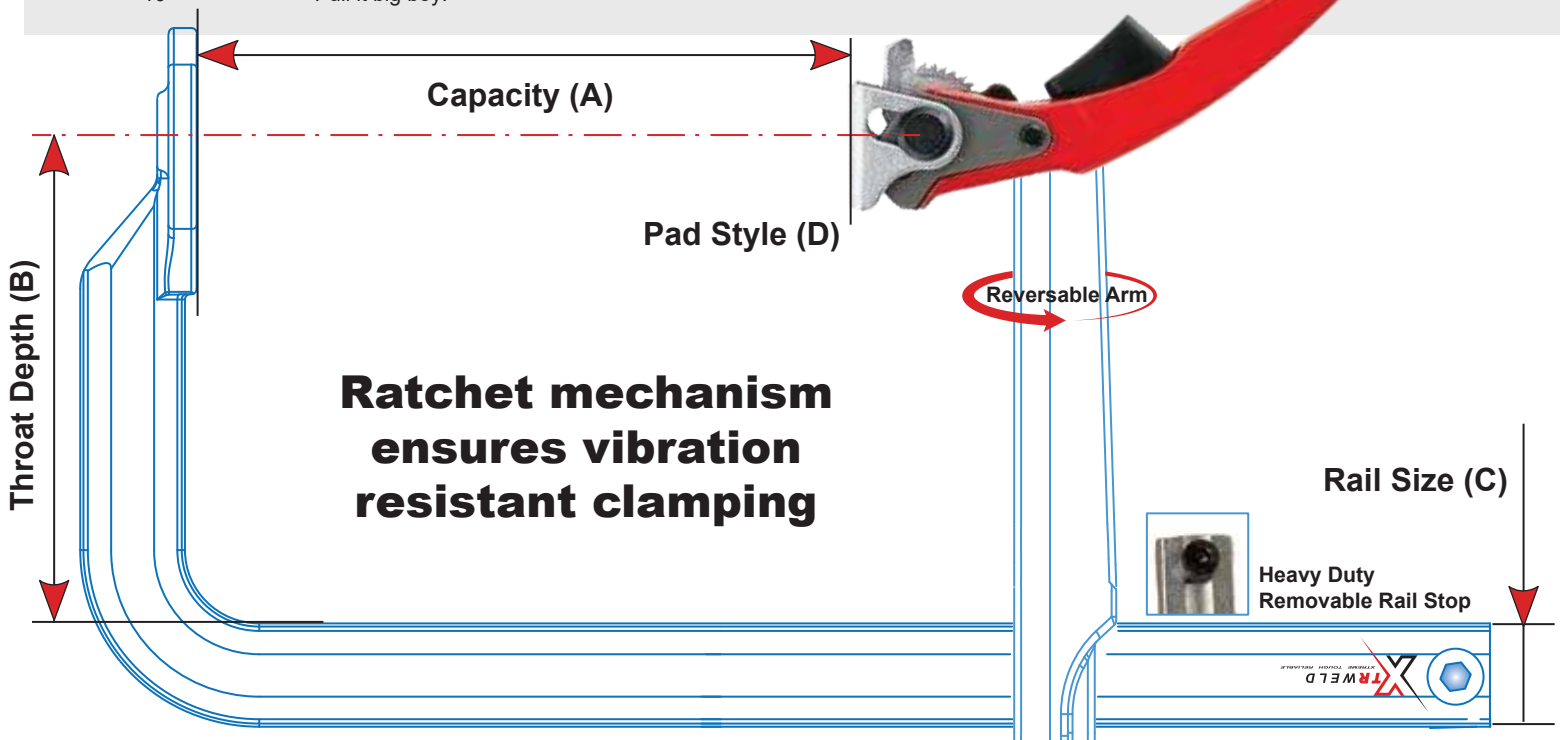

Part No.	Capacity (A)	Clamping Pressure (lb.)	Throat Depth (B)	Rail Size (C)	Pads Type (D)
TCFR121200SD	12" (305 mm)	1200	4.7" (120 mm)	1"x15/32" (26x12 mm)	Ratcheting
TCFR161200SD	16" (406 mm)	1200	4.7" (120 mm)	1"x15/32" (26x12 mm)	Ratcheting
TCFR241200SD	24" (610 mm)	1200	4.7" (120 mm)	1"x15/32" (26x12 mm)	Ratcheting
TCFR321200SD	32" (813 mm)	1200	4.7" (120 mm)	1"x15/32" (26x12 mm)	Ratcheting

The ratchet action has 12 steps (teeth), here is our testing results on pressure applied, in steps 2 - 10 (Variable based on person using the device and their strength):

	kgs.	lb.
2	6.0	13.23
3	34.0	74.96
4	70.0	154.32
5	126.0	277.78
6	174.0	383.60
7	226.0	498.24
8	278.0	612.87
9	340.0	749.56
10		Pull it big boy!

Easy Trigger Action