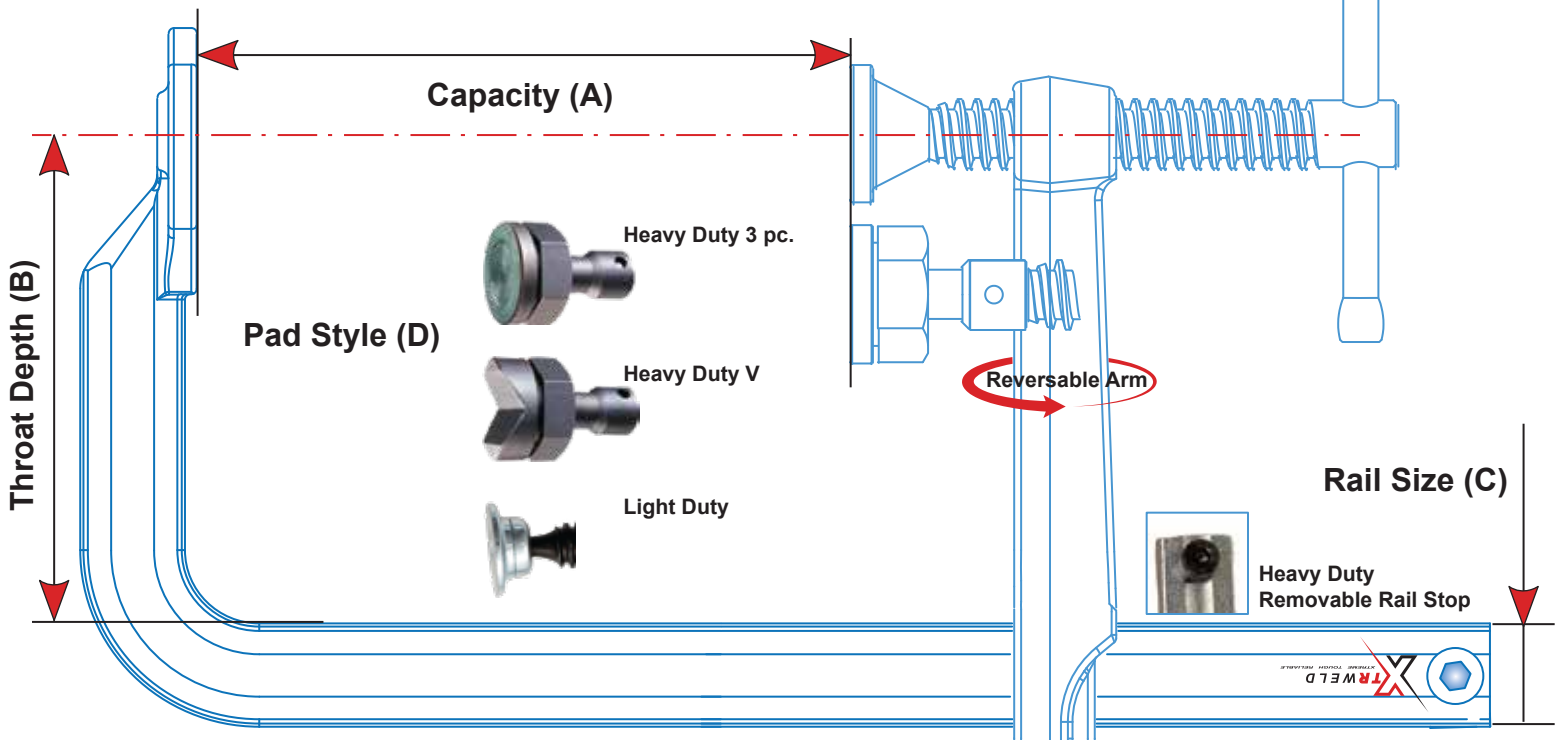

Part No.	Capacity (A)	Clamping Pressure (lb.)	Throat Depth (B)	Rail Size (C)	Pads Type (D)
TCFF040600LD	4" (51 mm)	600	3.2" (83 mm)	5/8"x5/16" (16x8 mm)	Light Duty
TCFF060600LD	6" (152 mm)	600	3.2" (83 mm)	5/8"x5/16" (16x8 mm)	Light Duty
TCFF080600LD	8" (203 mm)	600	3.2" (83 mm)	5/8"x5/16" (16x8 mm)	Light Duty
TCFF100600LD	10" (254 mm)	600	3.2" (83 mm)	5/8"x5/16" (16x8 mm)	Light Duty
TCFF120600LD	12" (305 mm)	600	3.2" (83 mm)	5/8"x5/16" (16x8 mm)	Light Duty
TCFF160600LD	16" (406 mm)	600	3.2" (83 mm)	5/8"x5/16" (16x8 mm)	Light Duty
TCFF061200SD	6" (152 mm)	1200	4.7" (120 mm)	1"x15/32" (26x12 mm)	Heavy Duty (3 pc.)
TCFF081200SD	8" (203 mm)	1200	4.7" (120 mm)	1"x15/32" (26x12 mm)	Heavy Duty (3 pc.)
TCFF101200SD	10" (254 mm)	1200	4.7" (120 mm)	1"x15/32" (26x12 mm)	Heavy Duty (3 pc.)
TCFF121200SD	12" (305 mm)	1200	4.7" (120 mm)	1"x15/32" (26x12 mm)	Heavy Duty (3 pc.)
TCFF161200SD	16" (406 mm)	1200	4.7" (120 mm)	1"x15/32" (26x12 mm)	Heavy Duty (3 pc.)
TCFF201200SD	20" (508 mm)	1200	4.7" (120 mm)	1"x15/32" (26x12 mm)	Heavy Duty (3 pc.)
TCFF241200SD	24" (610 mm)	1200	4.7" (120 mm)	1"x15/32" (26x12 mm)	Heavy Duty (3 pc.)
TCFF321200SD	32" (813 mm)	1200	4.7" (120 mm)	1"x15/32" (26x12 mm)	Heavy Duty (3 pc.)
TCFF401200SD	40" (1016 mm)	1200	4.7" (120 mm)	1"x15/32" (26x12 mm)	Heavy Duty (3 pc.)

Part No.	Capacity (A)	Clamping Pressure (lb.)	Throat Depth (B)	Rail Size (C)	Pads Type (D)
TCFR121200SD	12" (305 mm)	1200	4.7" (120 mm)	1"x15/32" (26x12 mm)	Ratcheting
TCFR161200SD	16" (406 mm)	1200	4.7" (120 mm)	1"x15/32" (26x12 mm)	Ratcheting
TCFR241200SD	24" (610 mm)	1200	4.7" (120 mm)	1"x15/32" (26x12 mm)	Ratcheting
TCFR321200SD	32" (813 mm)	1200	4.7" (120 mm)	1"x15/32" (26x12 mm)	Ratcheting