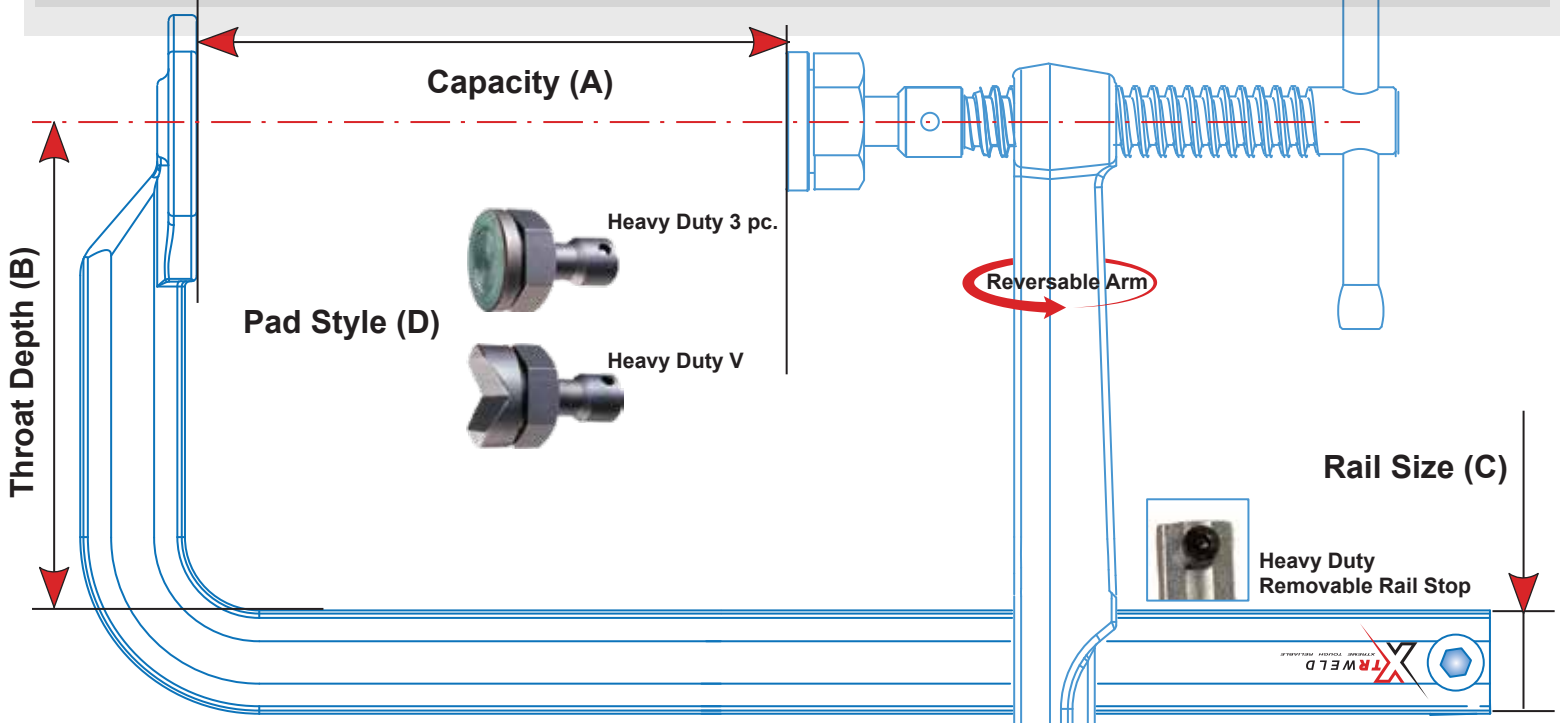

Part No.	Capacity (A)	Clamping Pressure (lb.)	Throat Depth (B)	Rail Size (C)	Pads Type (D)
TCFF040600LD	4" (51 mm)	600	3.2" (83 mm)	5/8"x5/16" (16x8 mm)	Light Duty
TCFF060600LD	6" (152 mm)	600	3.2" (83 mm)	5/8"x5/16" (16x8 mm)	Light Duty
TCFF080600LD	8" (203 mm)	600	3.2" (83 mm)	5/8"x5/16" (16x8 mm)	Light Duty
TCFF100600LD	10" (254 mm)	600	3.2" (83 mm)	5/8"x5/16" (16x8 mm)	Light Duty
TCFF120600LD	12" (305 mm)	600	3.2" (83 mm)	5/8"x5/16" (16x8 mm)	Light Duty
TCFF160600LD	16" (406 mm)	600	3.2" (83 mm)	5/8"x5/16" (16x8 mm)	Light Duty
TCFF061200SD	6" (152 mm)	1200	4.7" (120 mm)	1"x15/32" (26x12 mm)	Heavy Duty (3 pc.)
TCFF081200SD	8" (203 mm)	1200	4.7" (120 mm)	1"x15/32" (26x12 mm)	Heavy Duty (3 pc.)
TCFF101200SD	10" (254 mm)	1200	4.7" (120 mm)	1"x15/32" (26x12 mm)	Heavy Duty (3 pc.)
TCFF121200SD	12" (305 mm)	1200	4.7" (120 mm)	1"x15/32" (26x12 mm)	Heavy Duty (3 pc.)
TCFF161200SD	16" (406 mm)	1200	4.7" (120 mm)	1"x15/32" (26x12 mm)	Heavy Duty (3 pc.)
TCFF201200SD	20" (508 mm)	1200	4.7" (120 mm)	1"x15/32" (26x12 mm)	Heavy Duty (3 pc.)
TCFF241200SD	24" (610 mm)	1200	4.7" (120 mm)	1"x15/32" (26x12 mm)	Heavy Duty (3 pc.)
TCFF321200SD	32" (813 mm)	1200	4.7" (120 mm)	1"x15/32" (26x12 mm)	Heavy Duty (3 pc.)
TCFF401200SD	40" (1016 mm)	1200	4.7" (120 mm)	1"x15/32" (26x12 mm)	Heavy Duty (3 pc.)

Part No.	Capacity (A)	Clamping Pressure (lb.)	Throat Depth (B)	Rail Size (C)	Pads Type (D)
TCFR121200SD	12" (305 mm)	1200	4.7" (120 mm)	1"x15/32" (26x12 mm)	Ratcheting
TCFR161200SD	16" (406 mm)	1200	4.7" (120 mm)	1"x15/32" (26x12 mm)	Ratcheting
TCFR241200SD	24" (610 mm)	1200	4.7" (120 mm)	1"x15/32" (26x12 mm)	Ratcheting
TCFR321200SD	32" (813 mm)	1200	4.7" (120 mm)	1"x15/32" (26x12 mm)	Ratcheting