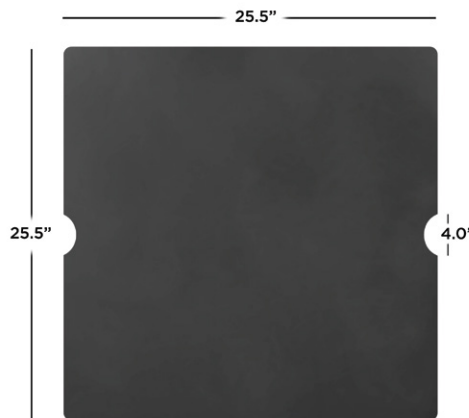

Estes Fire Table Lids

When not in use, transform your fire table into a functional table top and protect the burner from the elements and debris with this heavy gauge aluminum lid.

- Made of 3/16" aluminum.
- Matte black powder coated finish.
- Coordinates with The 140, 141, and 142 Estes Fire Tables.
- 1-year limited warranty.

138 - 139

Product Dimensions:

138: 25.5"L x 25.5"W x .19"H (est. 13 lb)
139: 44.25"L x 15.25"W x .19"H (est. 13 lb)

Shipping Dimensions:

138: 27.875"L x 28.375"W x 2.375"H (est. 18 lb)
139: 46.75"L x 17.75"W x 2.5"H (est. 18 lb)