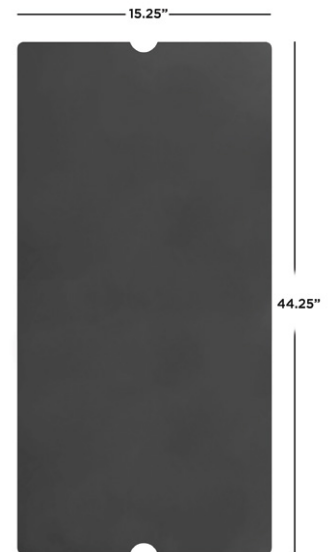

Estes Fire Table Lids

When not in use, transform your fire table into a functional table top and protect the burner from the elements and debris with this heavy gauge aluminum lid.

- Made of 3/16" aluminum.
- Matte black powder coated finish.
- Coordinates with The 140, 141, and 142 Estes Fire Tables.
- 1-year limited warranty.

138 - 139

Product Dimensions:

138: 25.5"L x 25.5"W x .19"H (est. 13 lb)
139: 44.25"L x 15.25"W x .19"H (est. 13 lb)

Shipping Dimensions:

138: 27.875"L x 28.375"W x 2.375"H (est. 18 lb)
139: 46.75"L x 17.75"W x 2.5"H (est. 18 lb)