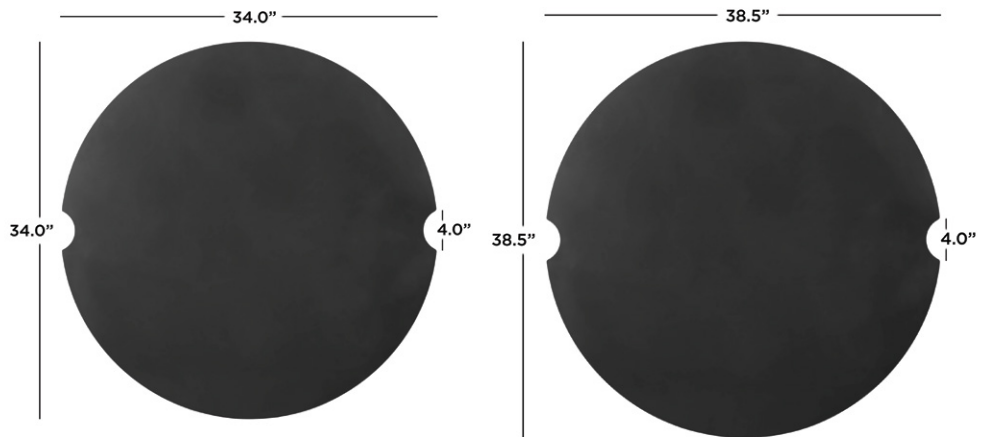

Eldora Fire Bowl Lids

When not in use, transform your fire bowl into a functional table top and protect the burner from the elements and debris with this heavy gauge aluminum lid.

- Made of 3/16" aluminum.
- Matte black powder coated finish.
- Coordinates with The 131 and 132 Eldora Fire Bowls.
- 1-year limited warranty.

136 - 137

Product Dimensions:

136: 34"L x 34"W x .19"H (est. 19 lb)
137: 38.5"L x 38.5"W x .19"H (est. 26 lb)

Shipping Dimensions:

136: 36"L x 36"W x 1"H (est. 21 lb)
137: 40"L x 40"W x 1"H (est. 28 lb)

BLACK
(BLK)