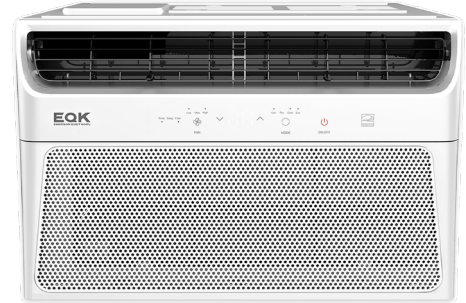

EMERSON

QUIET KOOL

Emerson Quiet Kool window air conditioners are the perfect cooling solution for your home or office. Available with varying BTUs to accommodate any size room, you are sure to find the perfect model for your space. The easy-access filters will keep clean fresh air flowing through your room.

For peace of mind, you will receive our 1-2-5 years warranty: 1 year labor, 2 years parts and 5 years compressor.

Window Air Conditioners

MODEL	EARC12RE1H	EARC15RE1H	EARC15RSE1H
PERFORMANCE			
Cooling BTU Performance	12,000	15,000	15,000
Range	up to 550 sq. ft.	up to 700 sq. ft.	up to 700 sq. ft.
Control Type	Remote, Wi-Fi, Voice	Remote, Electronic	Remote, Wi-Fi, Voice
EER	12.1	11.9	11.9
Dehumidification (Pts. / Hr.)	3	4.1	4.1
Air Flow (CFM): High / Med / Low	270 / 241 / 211	370 / 341 / 311	370 / 341 / 311
Indoor Noise (dBA): High / Med / Low	59 / 57 / 55	56 / 53 / 52	56 / 53 / 52
Refrigerant Type	R32	R32	R32
ELECTRICAL RATINGS			
Voltage/60 Hz	115V	115V	115V
Amps	8.5	11	11
Watts	992	1261	1261
FEATURES			
Energy Star	No	No	No
Wi-Fi Control	Yes	No	Yes
Remote Control	Yes	Yes	Yes
Programmable Timer	Yes	Yes	Yes
Power Failure Auto Restart	Yes	Yes	Yes
Air Direction	4-way	4-way	4-way
Fan Speeds	3	3	3
Eco Function	Yes	Yes	Yes
Sleep Function	Yes	Yes	Yes
Easy Access Filter	Yes	Yes	Yes
Filter Alert	Yes	Yes	Yes
Chasis	Fixed	Fixed	Fixed
DIMENSIONS / WEIGHT			
Product Dimensions: W x D x H (in.)	21.9 x 18.9 x 14.6	25.2 x 23.6 x 17.9	25.2 x 23.6 x 17.9
Product Weight (lbs.)	72.8	103.4	103.4
Shipping Dimensions: W x D x H (in.)	23.9 x 19.1 x 15.8	27.9 x 25.1 x 19.8	27.9 x 25.1 x 19.8
Shipping Weight (lbs.)	86.7	130.2	130.2