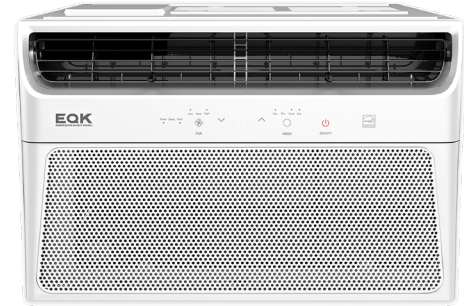

EMERSON

QUIET KOOL

Emerson Quiet Kool window air conditioners are the perfect cooling solution for your home or office. Available with varying BTUs to accommodate any size room, you are sure to find the perfect model for your space. The easy-access filters will keep clean fresh air flowing through your room.

For peace of mind, you will receive our 1-2-5 years warranty: 1 year labor, 2 years parts and 5 years compressor.

Window Air Conditioners

MODEL	EARC5MD1H	EARC5RD1H	EARC6RE1H	EARC6RE1H	EARC8RE1H
PERFORMANCE					
Cooling BTU Performance	5,000	5,000	6,000	6,000	8,000
Range	up to 150 sq. ft.	up to 150 sq. ft.	up to 250 sq. ft.	up to 250 sq. ft.	up to 350 sq. ft.
Control Type	Mechanical	Remote, Electronic	Remote, Electronic	Remote, Wi-Fi, Voice	Remote, Electronic
EER	11	11.1	12.2	12.3	12.1
Dehumidification (Pts. / Hr.)	1.3	1.3	1.3	1.3	1.7
Air Flow (CFM): High / Med / Low	294	135/118/100	423	141/123/105	470
Indoor Noise (dBA): High / Med / Low	55 / - / 50	55 / 52 / 50	55 / 53 / 51	55 / 52 / 50	59 / 57 / 55
Refrigerant Type	R32	R32	R32	R32	R32
ELECTRICAL RATINGS					
Voltage/60 Hz	115V	115V	115V	115V	115V
Amps	3.9	3.9	4.6	4.6	5.8
Watts	446	451	490	492	660
FEATURES					
Energy Star	No	No	No	No	No
Wi-Fi Control	No	No	No	Yes	No
Remote Control	No	Yes	Yes	Yes	Yes
Programmable Timer	No	Yes	Yes	Yes	Yes
Power Failure Auto Restart	Yes	Yes	Yes	Yes	Yes
Air Direction	4-way	4-way	4-way	4-way	4-way
Fan Speeds	2	3	3	3	3
Eco Function	No	Yes	Yes	Yes	Yes
Sleep Function	No	Yes	Yes	Yes	Yes
Easy Access Filter	Yes	Yes	Yes	Yes	Yes
Filter Alert	Yes	Yes	Yes	Yes	Yes
Chasis	Fixed	Fixed	Fixed	Fixed	Fixed
DIMENSIONS / WEIGHT					
Product Dimensions: W x D x H (in.)	16 x 13.1 x 11.8	16 x 13.1 x 11.8	18.5 x 17.5 x 13	18.5 x 17.5 x 13	18.5 x 17.5 x 13
Product Weight (lbs.)	35	35	44.5	44.5	48.8
Shipping Dimensions: W x D x H (in.)	17.9 x 17.1 x 15.8	17.9 x 17.1 x 15.8	19.1 x 17.9 x 15.8	21.4 x 17.5 x 14.9	19.1 x 17.9 x 15.8
Shipping Weight (lbs.)	42	42	60.5	60.5	61.2