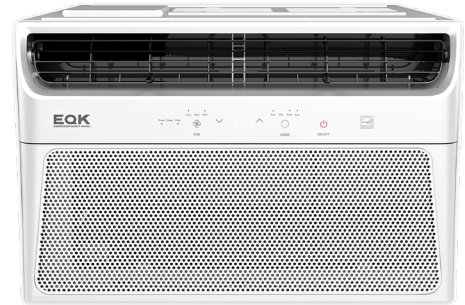

EMERSON

QUIET KOOL

Emerson Quiet Kool window air conditioners are the perfect cooling solution for your home or office. Available with varying BTUs to accommodate any size room, you are sure to find the perfect model for your space. The easy-access filters will keep clean fresh air flowing through your room.

For peace of mind, you will receive our 1-2-5 years warranty: 1 year labor, 2 years parts and 5 years compressor.

Window Air Conditioners

MODEL	EARC8RSE1H	EARE8RD1	EARC10RE1H	EARC10RSE1H	EARC12RE1H
PERFORMANCE					
Cooling BTU Performance	8,000	8,000	10,000	10,000	12,000
Range	up to 350 sq. ft.	up to 350 sq. ft.	up to 450 sq. ft.	up to 450 sq. ft.	up to 550 sq. ft.
Control Type	Remote, Wi-Fi, Voice	Remote, Electronic	Remote, Electronic	Remote, Wi-Fi, Voice	Remote, Electronic
EER	12.1	12.1	12.2	12.3	12.1
Dehumidification (Pts. / Hr.)	1.7	1.7	2.3	2.3	3
Air Flow (CFM): High / Med / Low	206 / 188 / 171	470	600	282 / 252 / 223	600
Indoor Noise (dBA): High / Med / Low	58 / 56 / 53	59 / 57 / 55	60 / 58 / 56	59 / 56 / 54	60 / 58 / 56
Refrigerant Type	R32	R410A	R32	R32	R32
ELECTRICAL RATINGS					
Voltage/60 Hz	115V	115V	115V	115V	115V
Amps	5.8	5.8	7.3	7.3	8.5
Watts	661	660	830	826	990
FEATURES					
Energy Star	No	No	No	No	No
Wi-Fi Control	Yes	No	No	Yes	No
Remote Control	Yes	Yes	Yes	Yes	Yes
Programmable Timer	Yes	Yes	Yes	Yes	Yes
Power Failure Auto Restart	Yes	Yes	Yes	Yes	Yes
Air Direction	4-way	4-way	4-way	4-way	4-way
Fan Speeds	3	3	3	3	3
Eco Function	Yes	Yes	Yes	Yes	Yes
Sleep Function	Yes	Yes	Yes	Yes	Yes
Easy Access Filter	Yes	Yes	Yes	Yes	Yes
Filter Alert	Yes	Yes	Yes	Yes	Yes
Chasis	Fixed	Fixed	Fixed	Fixed	Fixed
DIMENSIONS / WEIGHT					
Product Dimensions: W x D x H (in.)	18.5 x 17.5 x 13	18.5 x 17.5 x 13	21.9 x 18.9 x 14.6	21.9 x 18.9 x 14.6	18.5 x 17.5 x 13
Product Weight (lbs.)	48.8	51	61.6	61.6	72.8
Shipping Dimensions: W x D x H (in.)	21.4 x 19.5 x 14.9	21.4 x 19.5 x 14.9	23.1 x 19.9 x 15.8	23.1 x 19.9 x 15.8	23.9 x 19.1 x 15.8
Shipping Weight (lbs.)	61.2	63.4	74.4	74.4	86.7