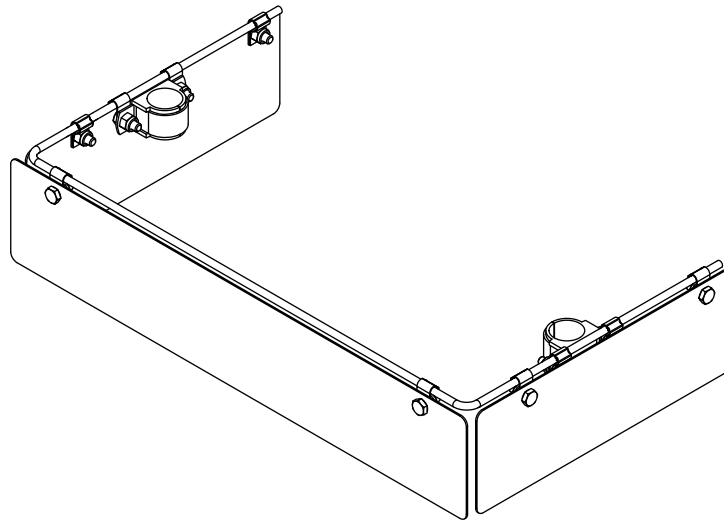

## **6-197**

**110LB / 130LB SPREADER  
DEFLECTOR**

# 6-197

REF	QTY	PART NO	DESCRIPTION
1	1	2-208	TUBE, DEFLECTOR FRAME 110
2	2	2-209	DEFLECTOR, SIDE
3	1	2-210	DEFLECTOR, FRONT
4	10	43866	BOLT, HEX 1/4-20 X 5/8 GR5
5	2	4-13	CLAMP, TUBE
6	10	41196	CLAMP, 7/32 BARE X 0.28 CONDU
7	10	47189	NUT, HEX 1/4-20 NYLOC
	1	3-108	INSTRUCTION SHEET