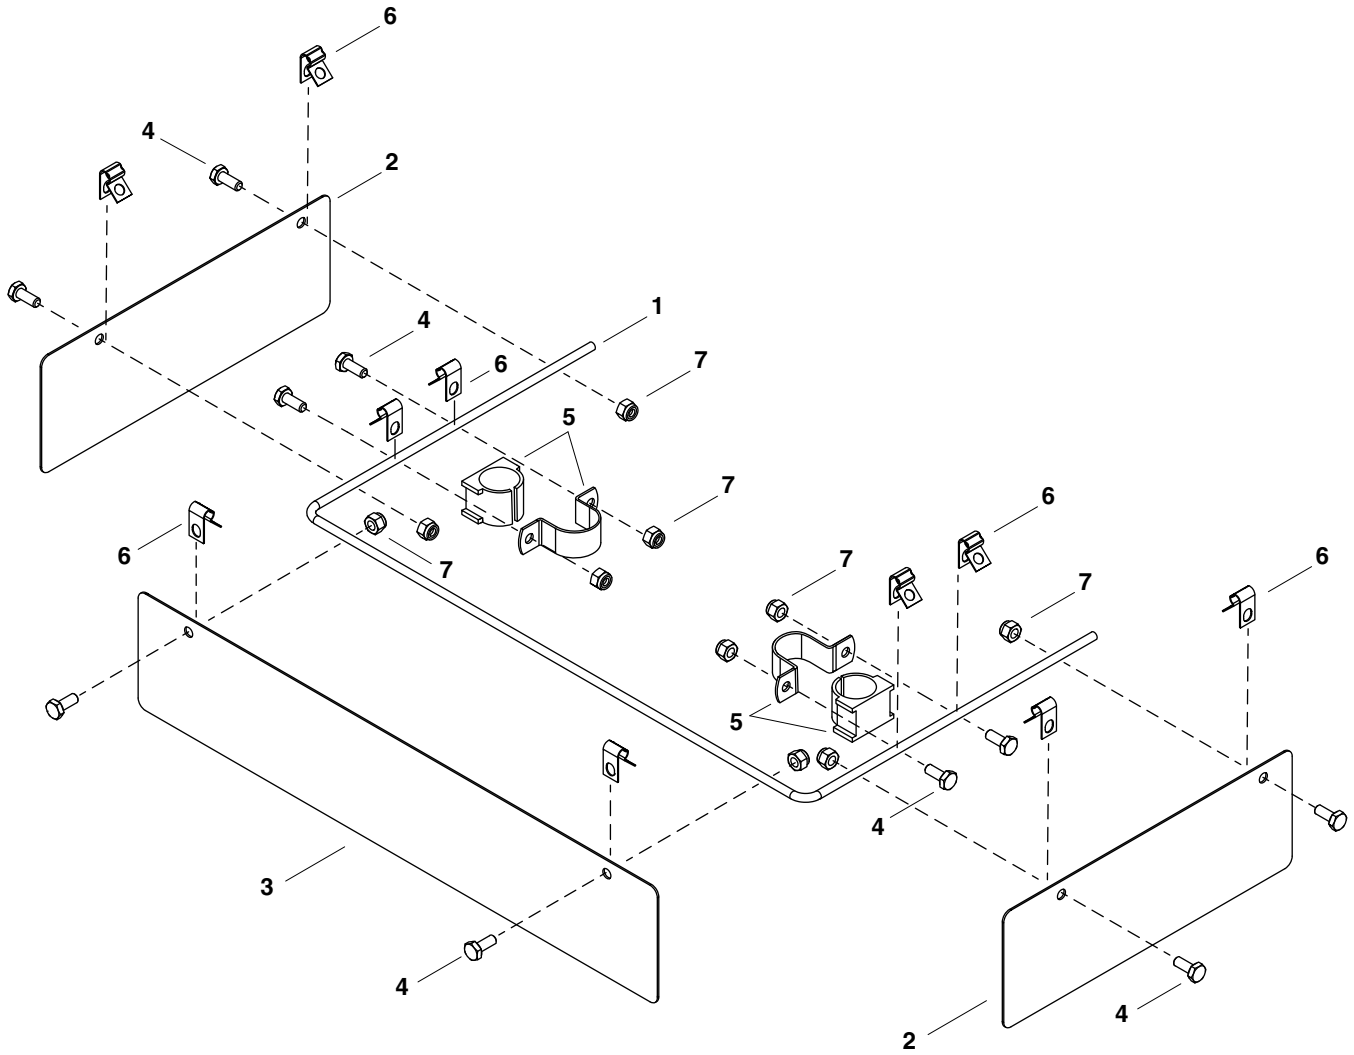

## **6-197**

**110LB / 130LB SPREADER  
DEFLECTOR**

# 6-197

REF	QTY	PART NO	DESCRIPTION
1	1	2-208	TUBE, DEFLECTOR FRAME 110
2	2	2-209	DEFLECTOR, SIDE
3	1	2-210	DEFLECTOR, FRONT
4	10	43866	BOLT, HEX 1/4-20 X 5/8 GR5
5	2	4-13	CLAMP, TUBE
6	10	41196	CLAMP, 7/32 BARE X 0.28 CONDU
7	10	47189	NUT, HEX 1/4-20 NYLOC
	1	3-108	INSTRUCTION SHEET