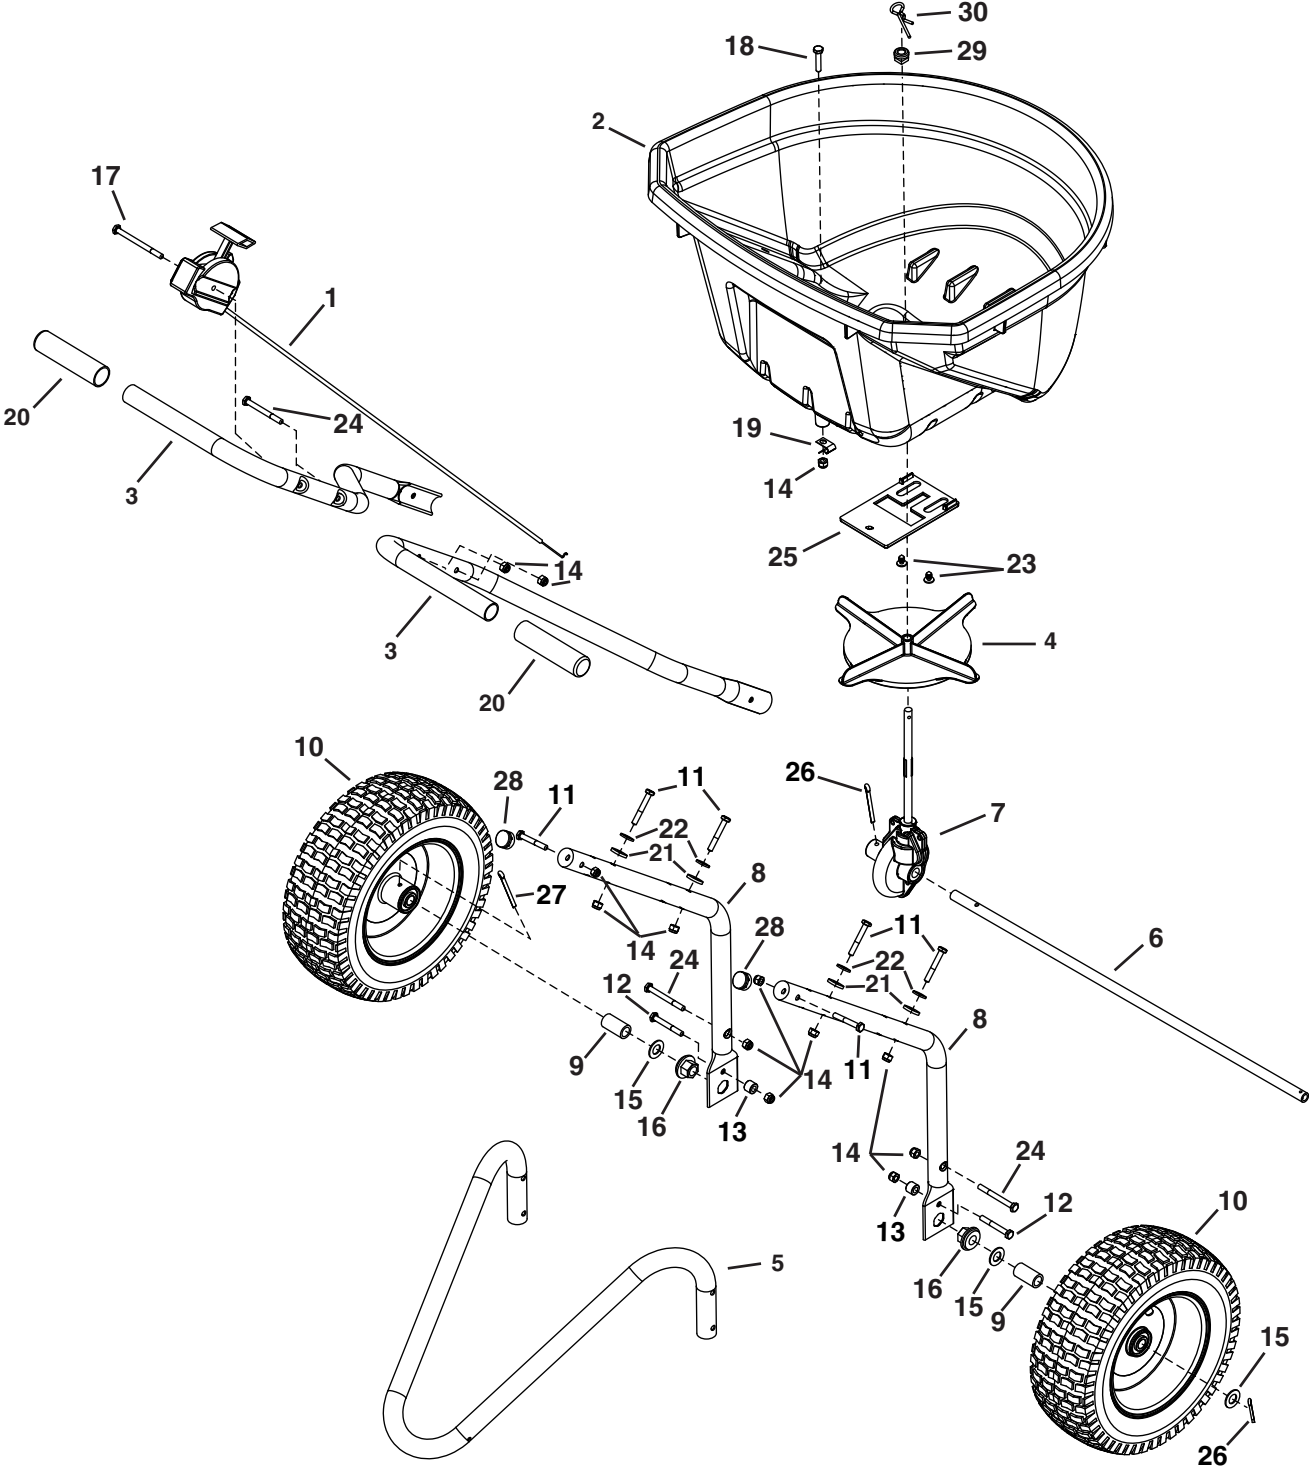

45-0576

45-0576

REF	QTY	PART NO	DESCRIPTION	REF	QTY	PART NO	DESCRIPTION
1	1	45281	Control, Cable	17	1	46071	Bolt, Hex 1/4-20 X 3-1/4
2	1	45282	Hopper	18	1	1509-90	Bolt, Hex 1/4-20 X 1-1/4
3	2	41924OR1	Tube, T-Handle	19	1	41196	Clamp
4	1	45504	Impeller	20	2	44482	Grip, Handle
5	1	42004OR1	Tube, Stand	21	4	1543-69	Washer, Nylon .3281 x .75
6	1	2-192	Axle, .500 Tube	22	4	43088	Washer, 1/4 Std .312 x .734
7	1	69209	Gearbox	23	2	48402	Plug, 1/4" (Christmas Tree)
8	2	28322OR1	Tube, Hopper	24	3	49870	Bolt, Hex 1/4-20 x 2-1/2
9	2	4-14	Spacer, .53 x 1.40	25	1	45344	Plate, Flow
10	2	45802G	Wheel & Tire Assembly, 12"	26	2	43010	Pin, Cotter 1/8" x 1-1/4"
11	6	1509-69	Bolt, Hex 1/4-20 x 1-3/4	27	1	46855	Pin, Cotter 3/16" x 2"
12	2	46699	Bolt, Hex 1/4-20 x 2	28	2	49449	Plug
13	2	28325	Small Spacer	29	1	44285	Bushing, Hopper Bottom Black
14	13	47189	Nut, Hex 1/4-20 Nylock	30	1	48934	Hairpin, Agitator
15	3	R19171616	Washer, .532 x 1 x .059		1	3-110	Owner's Manual
16	2	47963	Bearing, Hex Flange				