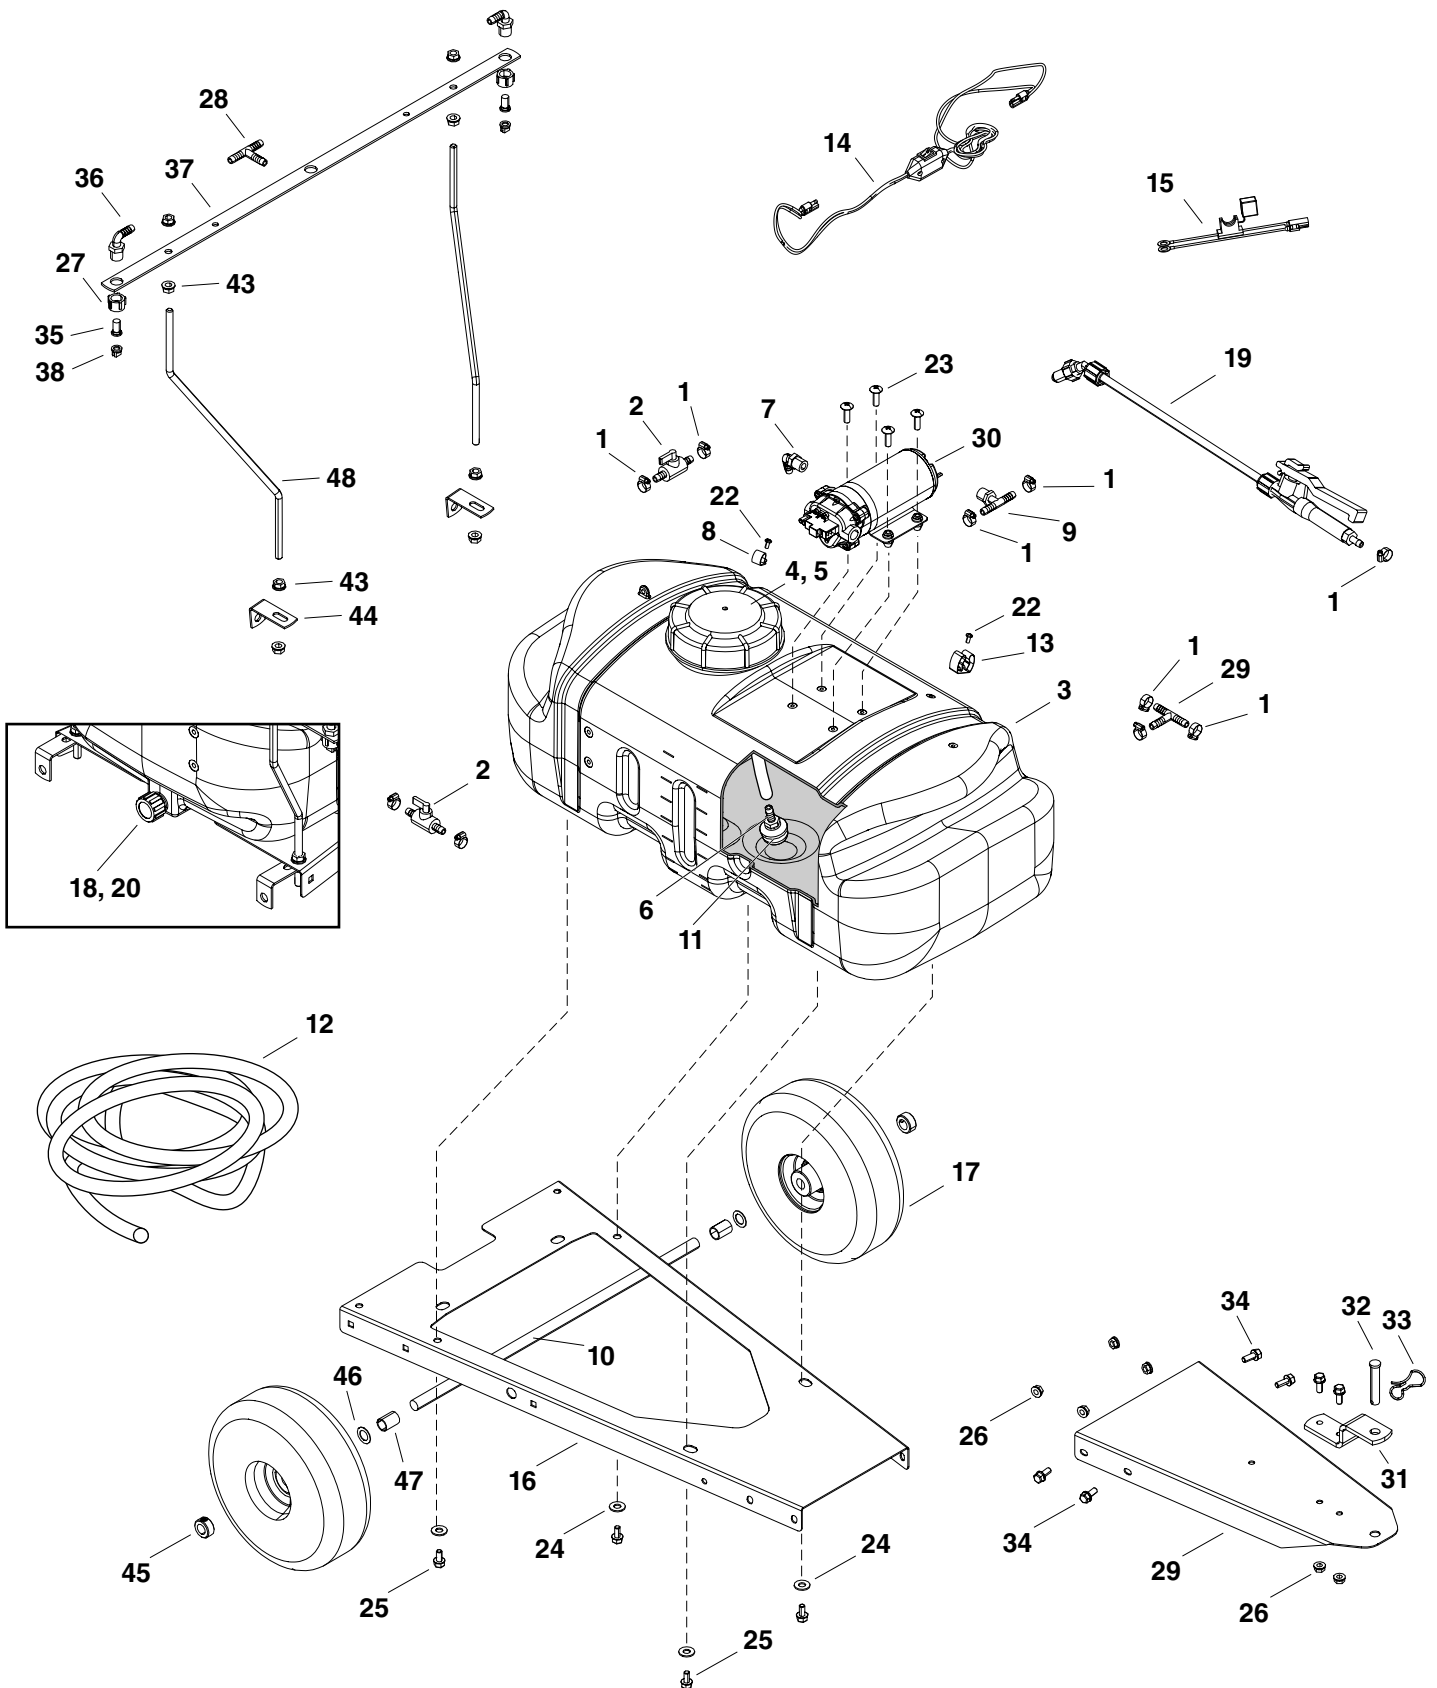

# 45-0587 / 45-0588

	PART NO.	QTY.	DESCRIPTION		PART NO.	QTY.	DESCRIPTION
1	ST43652	11	Hose Clamp, 1/2"	25	ST65011	4	5/16" x 5/8" flange bolt
2	ST43014	2	In line valve 3/8" barb	26	ST65008	6	5/16 Flange Nut
3	ST44020	1	15 Gallon Tank, White	27	ST43012	2	Tip Fiting Cap Nut
	ST43519	1	25 Gallon Tank, White*	28	ST43013	1	Tee 3/8" barbs
4	ST43175	1	Tank fill cap	29	ST43585	1	Hitch triangle
5	ST44017	1	Lanyard for Tank Fill Cap*	30	ST43918	1	Pump 12V, 100psi, 2.2gpm
6	ST43182	1	Sump fitting 3/8" barb	31	ST43233	1	Hitch Clevis
7	ST43183	1	Elbow 3/8" MP - 3/8" barb	32	ST43468	1	Hitch Pin
8	ST43191	1	Hose holder 3/8"	33	ST43623	1	Bowtie Clip, Large
9	ST43235	1	Tee 3/8" barb - 3/8" barb - 3/8" MP	34	ST65007	6	5/16 x 3/4 Flange Bolt
10	ST43243	1	Axle 5/8"	35	ST43016	2	Spray Tip Screen
11	ST43258	1	Sump strainer 3/8"	36	ST43011	2	3/8" Elbow Fitting w/Nut
12	ST43286	25	3/8" hose, 3/8" ID, 200 psi, black EPDM	37	ST43169	1	Boom
13	ST43287	1	Spray wand holder, large	38	ST43466	2	Spray Tip, 11008EVS
14	ST43472	1	Wire harness, switch	39	ST43170	2	Side Boom* (25 Gallon)
15	ST43483	1	Wire harness, battery	40	ST43289	2	3/8 Plastic Knob* (25 Gallon)
16	ST43508	1	Main frame	41	ST65031	2	5/16 x 1/2 Carriage Bolt* (25 Gallon)
17	ST44021	2	Wheel-tire assembly (4.10/3.50-4" 10in Tire, 5/8 Roller Bearing, Grey Rim)	42	ST43192	1	3/8 Barbed Tee, w/ Nut* (25 Gallon)
18	ST43516	1	Drain cap	43	ST65012	8	3/8 Flange Nut
19	ST43673	1	Spray wand with brass tip	44	ST43244	2	Tank / Parking Support
20	ST43684	1	Washer for drain cap*	45	ST43156	2	5/8 Locking Collar
21	ST43844	2	Grommet 5/8 ID, 1-1/8 OD, 7/8 Groove*	46	ST65075	2	5/8 Shim Washer
22	ST65000	2	10-24 x 3/8" truss head screw	47	ST43155	2	5/8 x 1 Axle Spacer
23	ST65001	4	10-24 x 1" truss head screw	48	ST43532	2	Boom Support Rod
24	ST65003	4	3/8" washer (M10)	49	3-154	1	Owners Manual*