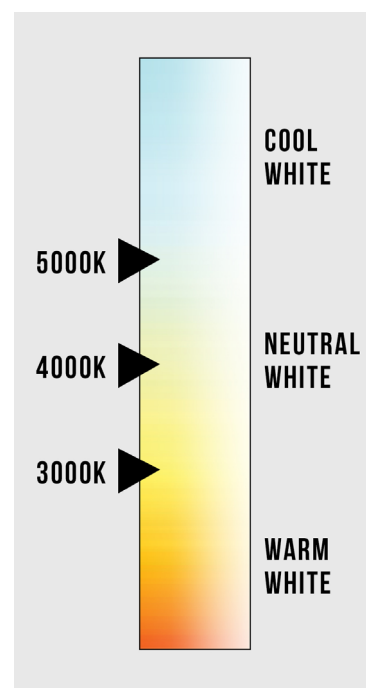

CORRELATED COLOR TEMPERATURE (CCT)