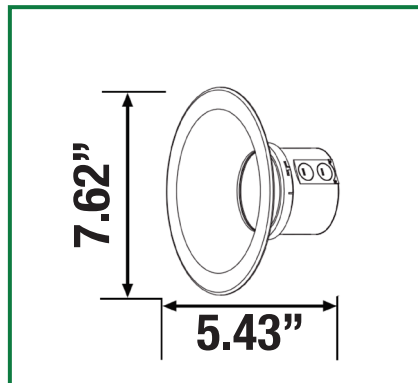

SKU #	Size
151192	4" Trim
151193	6" Trim
151194	8" Trim

Dimensions

4" Trim

6" Trim

8" Trim

LED Commercial Down Light

Versaflex 1.3 Series

Packing

SKU #	Model #	Pieces per Carton	Dimensions	Weight
151190	BLT-YL4DR-A1-15Z BLT-YL6DR-A1-15Z BLT-YL8DR-A1-15Z	8	9.84" X 8.86" X 9.29"	7.94 Lbs.
151191	BLT-YL4DR-A1-20Z BLT-YL6DR-A1-20Z BLT-YL8DR-A1-20Z	8	9.84" X 8.86" X 9.29"	7.94 Lbs.
151192	4" Trim	8	12.2" X 12.2" X 6.3"	2.43 Lbs.
151193	6" Trim	8	8.66" X 8.66" X 16.02"	3.31 Lbs.
151194	8" Trim	8	9.84" X 9.84" X 15.63"	4.41 Lbs.