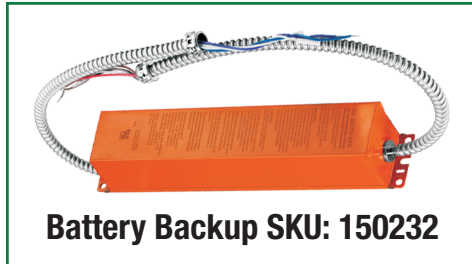

LED Commercial Down Light

Versaflex 1.3 Series

Options