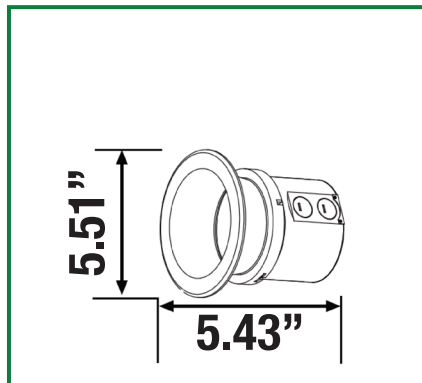

SKU #	Size
151192	4" Trim
151193	6" Trim
151194	8" Trim

Dimensions

4" Trim

6" Trim

8" Trim

LED Commercial Down Light

Versaflex 1.3 Series

Packing

SKU #	Model #	Pieces per Carton	Dimensions	Weight
151190	BLT-YL4DR-A1-15Z BLT-YL6DR-A1-15Z BLT-YL8DR-A1-15Z	8	9.84" X 8.86" X 9.29"	7.94 Lbs.
151191	BLT-YL4DR-A1-20Z BLT-YL6DR-A1-20Z BLT-YL8DR-A1-20Z	8	9.84" X 8.86" X 9.29"	7.94 Lbs.
151192	4" Trim	8	12.2" X 12.2" X 6.3"	2.43 Lbs.
151193	6" Trim	8	8.66" X 8.66" X 16.02"	3.31 Lbs.
151194	8" Trim	8	9.84" X 9.84" X 15.63"	4.41 Lbs.