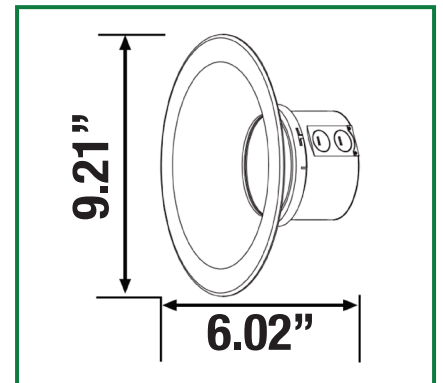

SKU #	Size
151192	4" Trim
151193	6" Trim
151194	8" Trim

Dimensions

4" Trim

6" Trim

8" Trim

LED Commercial Down Light

Versaflex 1.3 Series

Packing

SKU #	Model #	Pieces per Carton	Dimensions	Weight
151190	BLT-YL4DR-A1-15Z BLT-YL6DR-A1-15Z BLT-YL8DR-A1-15Z	8	9.84" X 8.86" X 9.29"	7.94 Lbs.
151191	BLT-YL4DR-A1-20Z BLT-YL6DR-A1-20Z BLT-YL8DR-A1-20Z	8	9.84" X 8.86" X 9.29"	7.94 Lbs.
151192	4" Trim	8	12.2" X 12.2" X 6.3"	2.43 Lbs.
151193	6" Trim	8	8.66" X 8.66" X 16.02"	3.31 Lbs.
151194	8" Trim	8	9.84" X 9.84" X 15.63"	4.41 Lbs.