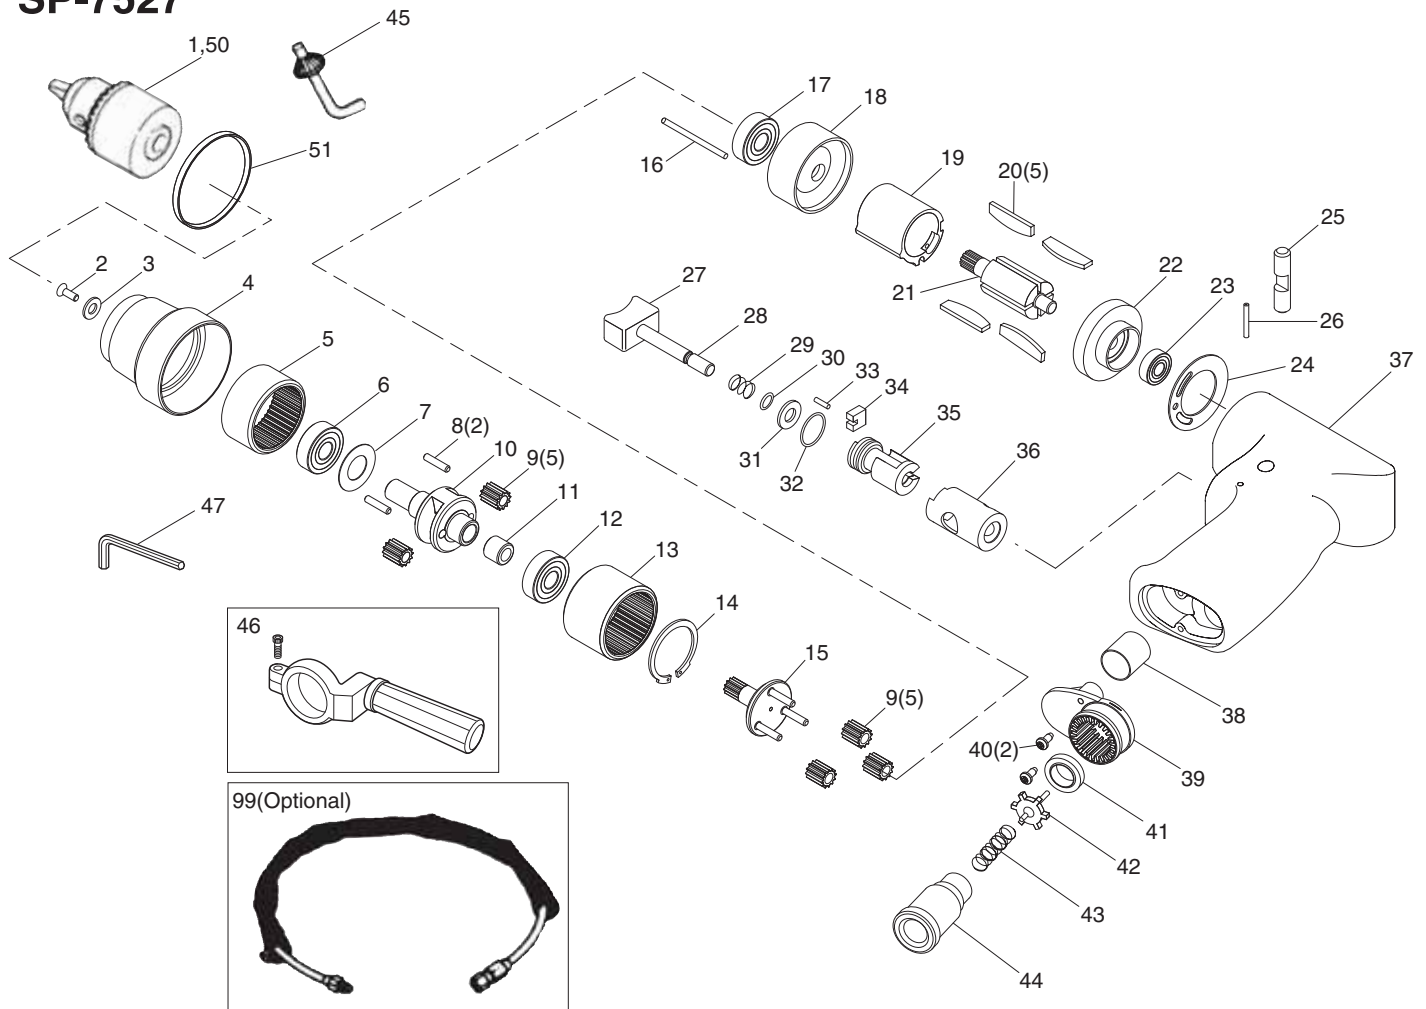

# 1/2" AIR DRILL

## EXPLODED VIEW SP-7527

### PARTS LIST

Index No.	Parts No.	Description	Qty. Per tool
1	7527-01	Drill Chuck	1
2	7527-02	Screw	1
3	7527-03	Chuck Spacer	1
4	7527-04	Clamp Nut	1
5	7527-05	Internal Gear	1
6	7527-06	Ball Bearing	1
7	7527-07	Washer	1
8	7527-08	Planet Gear Pin	2
9	7527-09	Planet Gear	5
10	7527-10	Planet Carrier	1
11	7527-11	Needle Bearing	1
12	7527-12	Ball Bearing	1
13	7527-13	Internal Gear	1
14	7527-14	Retaining Ring	1
15	7527-15	Planet Carrier	1
16	7527-16	Motor Pin	1
17	7527-17	Ball Bearing	1
18	7527-18	Front End Plate	1
19	7527-19	Cylinder	1
20	7527-20	Rotor Blade	5
21	7527-21	Rotor	1
22	7527-22	Rear End Plate	1
23	7527-23	Ball Bearing	1
24	7527-24	Motor Gasket	1
25	7527-25	Reverse Button	1
26	7527-26	Roll Pin	1
27	7527-27	Trigger	1
28	7527-28	Valve Shaft	1
29	7527-29	Spring	1

Index No.	Parts No.	Description	Qty. Per tool
30	7527-30	O-Ring	1
31	7527-31	Washer	1
32	7527-32	O-Ring	1
33	7527-33	Needle Roller	1
34	7527-34	Slide Plate	1
35	7527-35	Reverse Valve	1
36	7527-36	Reverse Bush	1
37	7527-37	Motor Housing	1
38	7527-38	Silencer	1
39	7527-39	Deflector	1
40	7527-40	Screw	2
41	7527-41	Valve Seat	1
42	7527-42	Valve	1
43	7527-43	Valve Spring	1
44	7527-44	Air Inlet	1
45	7527-45	Chuck Key	1
46	7527-46	Handle Kit	1
47	7527-47	Hexagon Wrench	1
50	7527-50	Key Less Chuck	1
51	7527-51	Ring	1
99	7527-99	Exhaust Hose Set (Optional)	1