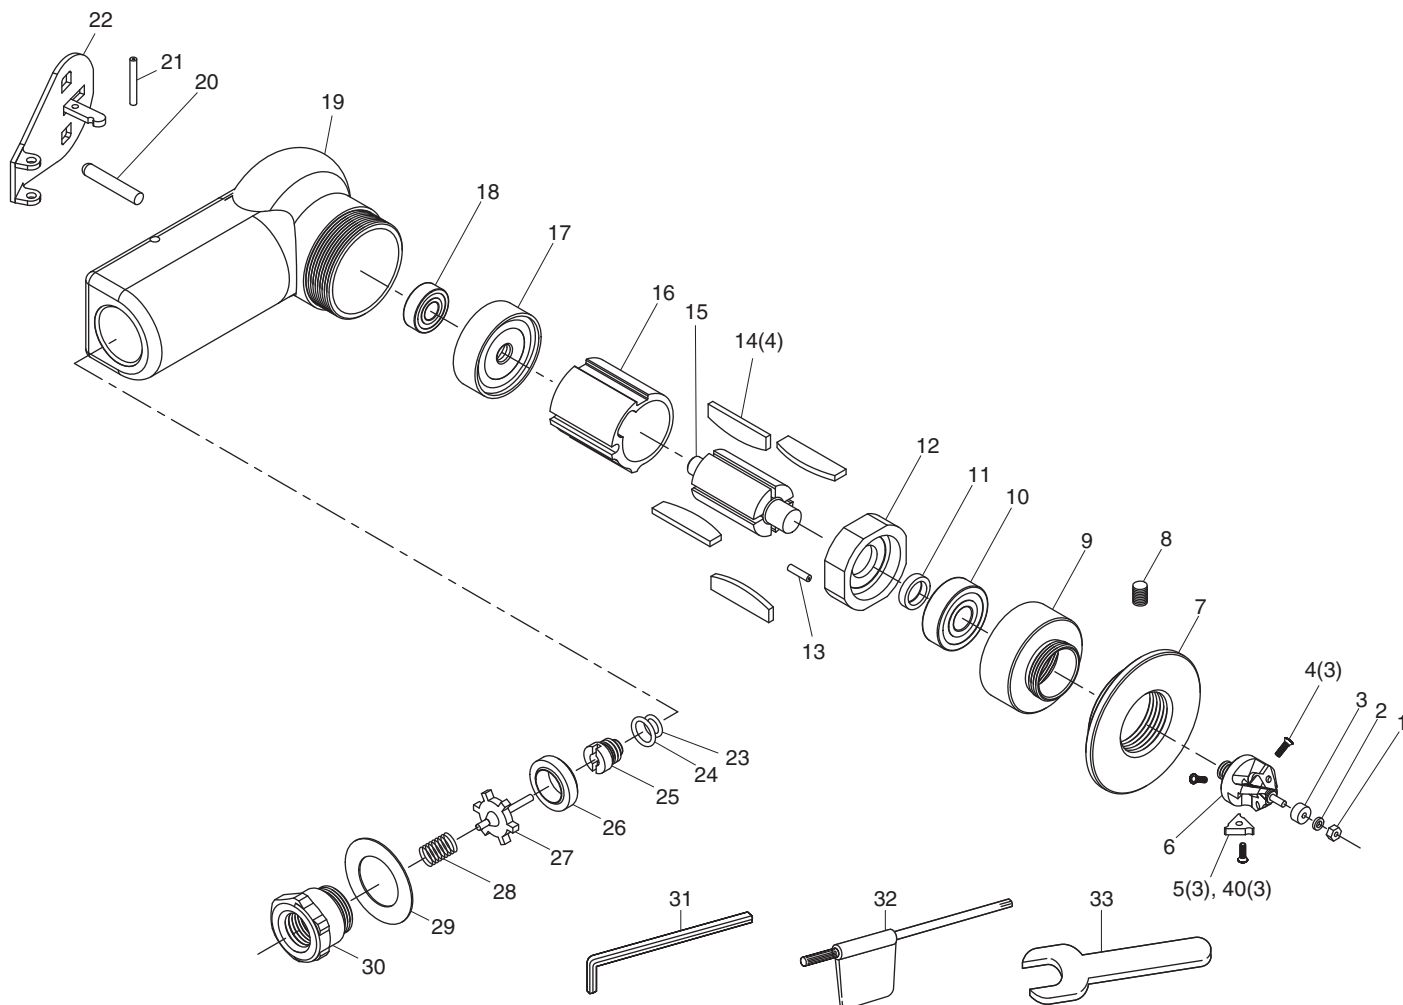

# MINI BEVELER

## PARTS LIST

Index No.	Parts No.	Description	Qty. Per tool
1	7252F-01	Hex. Nut	1
2	7252F-02	Spring Washer	1
3	7252F-03	Ball Bearing	1
4	7252F-04	Cutter Bolt	3
5	7252F-05	Cutter (252-C1.5 1set 10pcs)	3
6	7252F-06	Cutter Holder	1
7	7252F-07	Flange	1
8	7252F-08	Screw	1
9	7252F-09	Lock Ring	1
10	7252F-10	Ball Bearing	1
11	7252F-11	Collar	1
12	7252F-12	Front Plate	1
13	7252F-13	Roll Pin	1
14	7252F-14	Rotor Blade	4
15	7252F-15	Rotor	1
16	7252F-16	Cylinder	1
17	7252F-17	Rear Plate	1
18	7252F-18	Ball Bearing	1
19	7252F-19	Body	1
20	7252F-20	Valve Shaft	1
21	7252F-21	Roll Pin	1
22	7252F-22	Safety Lever	1
23	7252F-23	O-Ring	1
24	7252F-24	O-Ring	1
25	7252F-25	Inner Bolt	1
26	7252F-26	Valve Seat	1
27	7252F-27	Valve	1
28	7252F-28	Valve Spring	1
29	7252F-29	Rear Gasket	1

Index No.	Parts No.	Description	Qty. Per tool
30	7252F-30	Inlet Bushing	1
31	7252F-31	Hex. Wrench	1
32	7252F-32	Flat Torx Wrench	1
33	7252F-33	Spanner Wrench	1
40	7252F-40	Cutter (252-R1.5 1set 10pcs)	3