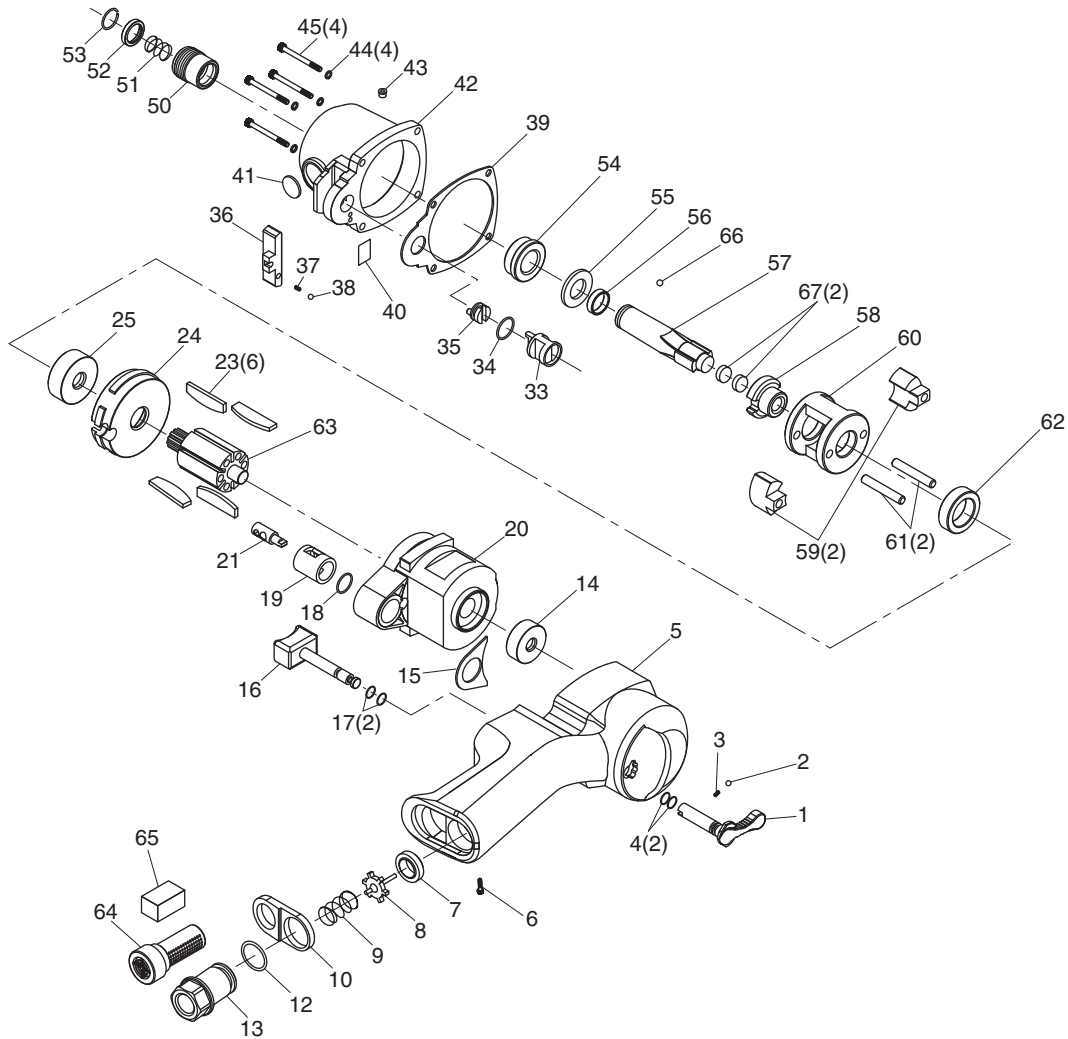

1/4" HEX.DR. IMPACT DRIVER

EXPLODED VIEW

PARTS LIST

Index No.	Parts No.	Description	Qty. Per tool
1	7146-01	Regulator Lever	1
2	7146-02	Steel Ball	1
3	7146-03	Regulator Spring	1
4	7146-04	O-Ring	2
5	7146-05	Body Housing	1
6	7146-06	Hex. Screw	1
7	7146-07	Valve Seat	1
8	7146-08	Valve	1
9	7146-09	Valve Spring	1
10	7146-10	Deflector	1
12	7146-12	O-Ring	1
13	7146-13	Inlet Bushing	1
14	7146-14	Ball Bearing	1
15	7146-15	Gasket	1
16	7146-16	Trigger	1
17	7146-17	O-Ring	2
18	7146-18	O-Ring	1
19	7146-19	Reverse Bush	1
20	7146-20	Cylinder	1
21	7146-21	Regulator	1
23	7146-23	Rotor Blade	6
24	7146-24	Front End Plate	1
25	7146-25	Ball Bearing	1
33	7146-33	Reverse Valve	1
34	7146-34	O-Ring	1
35	7146-35	Reverse Shaft	1
36	7146-36	Reverse Button	1
37	7146-37	Regulator Spring	1
38	7146-38	Steel Ball	1
39	7146-39	Hammer Case Gasket	1
40	7146-40	Seal	1

Index No.	Parts No.	Description	Qty. Per tool
41	7146-41	Plate	1
42	7146-42	Hammer Case	1
43	7146-43	Grease Fitting	1
44	7146-44	Washer	4
45	7146-45	Hex. Screw	4
50	7146H-50	Change Sleeve	1
51	7146H-51	Sleeve Spring	1
52	7146H-52	Sleeve Ring	1
53	7146H-53	Retaining Ring	1
54	7146H-54	Spindle Bush	1
55	7146H-55	Thrust Washer	1
56	7146H-56	Collar	1
57	7146H-57	Spindle	1
58	7146H-58	Cam	1
59	7146H-59	Hammer	2
60	7146H-60	Hammer Frame	1
61	7146H-61	Hammer Pin	2
62	7146H-62	Spacer	1
63	7146H-63	Rotor	1
64	7146H-64	Silencer	1
65	7146H-65	Sponge	1
66	7146H-66	Steel Ball	1
67	7146H-67	Thrust	2