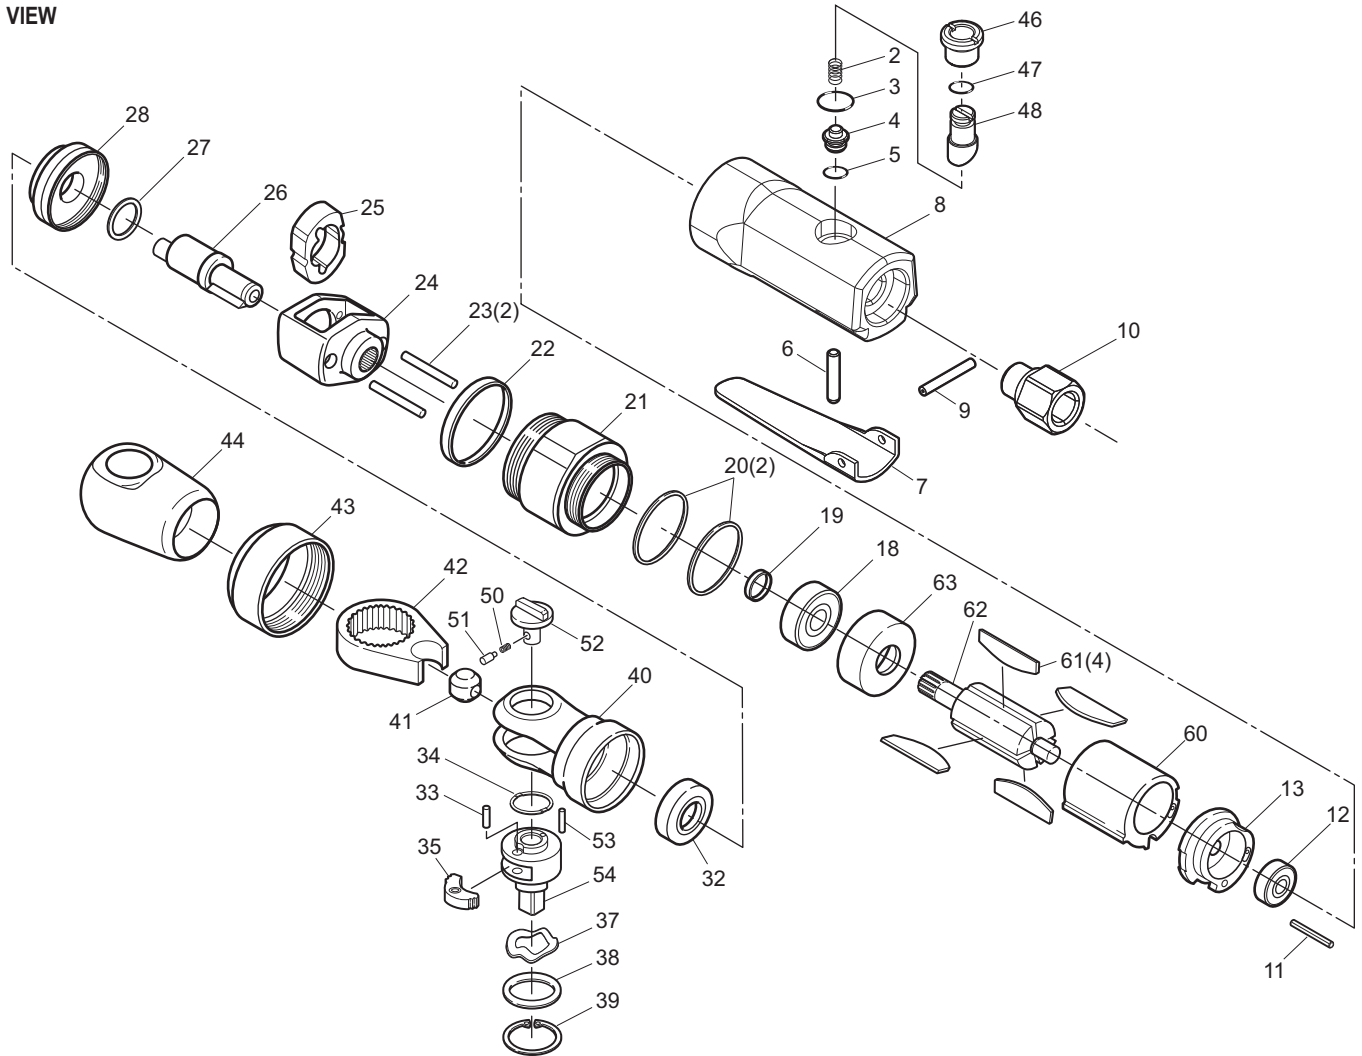

1/4" & 3/8" IMPACT RATCHET WRENCH

EXPLODED VIEW

PARTS LIST

Index No.	Parts No.	Description	Qty. Per tool
2	765-02	Throttle Valve Spring	1
3	765-03	Throttle Valve O-Ring	1
4	765-04	Throttle Valve	1
5	765-05	Throttle Valve O-Ring	1
6	765-06	Throttle Plunger	1
7	765-07	Throttle Lever	1
8	765-08	Motor Housing	1
9	765-09	Throttle Lever Pin	1
10	765-10	Inlet Bushing	1
11	765-11	Roll Pin	1
12	765-12	Ball Bearing	1
13	765-13	Rear End Plate	1
18	765-18	Ball Bearing	1
19	765-19	Rotor Spacer	1
20	765-20	Lock Washer	2
21	765-21	Clutch Housing	1
22	765-22	Color	1
23	765-23	Hammer Pin	2
24	765-24	Hammer Frame	1
25	765-25	Hammer	1
26	765-26	Spindle	1
27	765-27	Spindle Spacer	1
28	765-28	Spacer	1
32	765-32	Ball Bearing	1
33	765-33	Dowel Pin	1
34	765-34	Wear Washer	1
35	765-35	Ratchet Pawl	1
37	765-37	Wave Washer	1
38	764-38	Thrust Washer (1/4")	1
	765-38	Thrust Washer (3/8")	1

Index No.	Parts No.	Description	Qty. Per tool
39	765-39	Retaining Ring	1
40	765-40	Ratchet Housing	1
41	765-41	Drive Bushing	1
42	765-42	Ratchet Yoke	1
43	765-43	Lock Ring	1
44	765-44	Head Cover	1
46	765-46	Valve Nut	1
47	765-47	O-Ring	1
48	765-48	Regulator	1
50	765-50	Ratchet Spring	1
51	765-51	Pin	1
52	764-52	Reverse Button (1/4")	1
	765-52	Reverse Button (3/8")	1
53	765-53	Needle Roller	1
54	764-54	Ratchet Anvil (1/4")	1
	765-54	Ratchet Anvil (3/8")	1
60	765HD-60	Cylinder	1
61	765HD-61	Rotor Blade	4
62	765HD-62	Rotor	1
63	765HD-63	Front End Plate	1