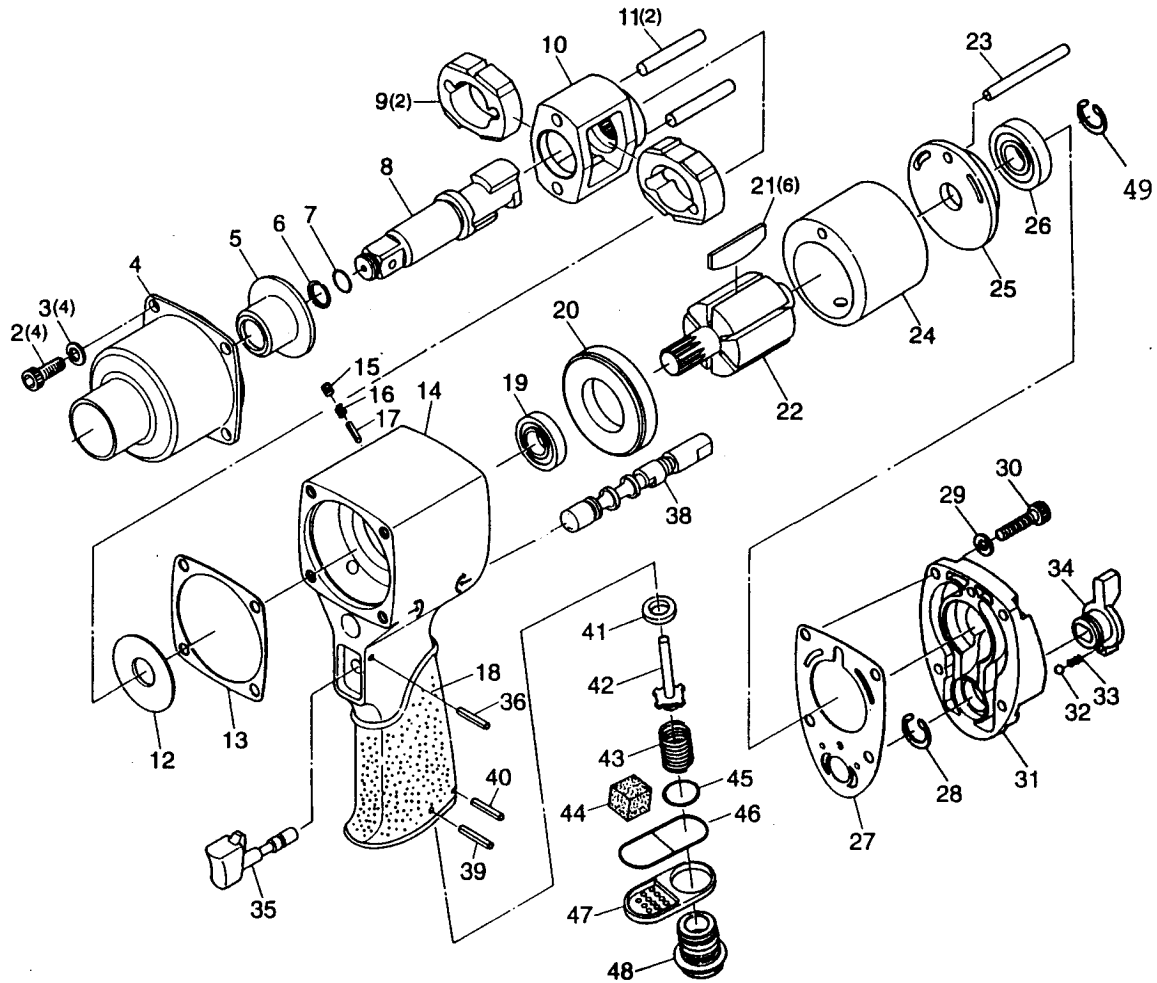

# 1/2" SQ. DR. IMPACT WRENCH

EXPLODED VIEW  
SP-1140EX

## PARTS LIST

Index No.	Parts No.	Description	Qty. Per tool
2	140EX02	Screw	4
3	140EX03	Spring Washer	4
4	140EX04	Hammer Case Ass'y(Incl:1,5)	1
5	140EX05	Hammer Case Bushing	1
6	140EX06	Retainer Ring	1
7	140EX07	"O" Ring	1
8	140EX08	1/2" Anvil Shank	1
9	140EX09	Hammer	2
10	140EX10	Hammer Frame	1
11	140EX11	Hammer Pin	2
12	140EX12	Spacer	1
13	140EX13	Gasket	1
14	140EX14	Motor Housing	1
15	140EX15	Set Screw	1
16	140EX16	Spring	1
17	140EX17	Reverse Valve Pin	1
18	140EX18	Handle Cover	1
19	140EX19	Ball Bearing	1
20	140EX20	Front End Plate	1
21	140EX21	Rotor Blade	6
22	140EX22	Rotor	1
23	140EX23	Dowel Pin	1
24	140EX24	Cylinder	1
25	140EX25	Rear End Plate	1
26	140EX26	Ball Bearing	1
27	140EX27	Gasket	1
28	140EX28	Snap Ring	1

Index No.	Parts No.	Description	Qty. Per tool
29	140EX29	Spring Washer	4
30	140EX30	Screw	4
31	140EX31	Housing Cover	1
32	140EX32	Steel Ball	1
33	140EX33	Spring	1
34	140EX34	Regulator Lever	1
35	140EX35	Trigger	1
36	140EX36	Trigger Stop Pin	1
38	140EX38	Reverse Valve	1
39	140EX39	Spring Pin	1
40	140EX40	Spring Pin	1
41	140EX41	Valve Seat	1
42	140EX42	Valve	1
43	140EX43	Valve Spring	1
44	140EX44	Muffler Foam	1
45	140EX45	"O" Ring	1
46	140EX46	Deflector Gasket	1
47	140EX47	Deflector	1
48	140EX48	Swivel Inlet Bushing	1
49	140EX49	Snap Ring	1