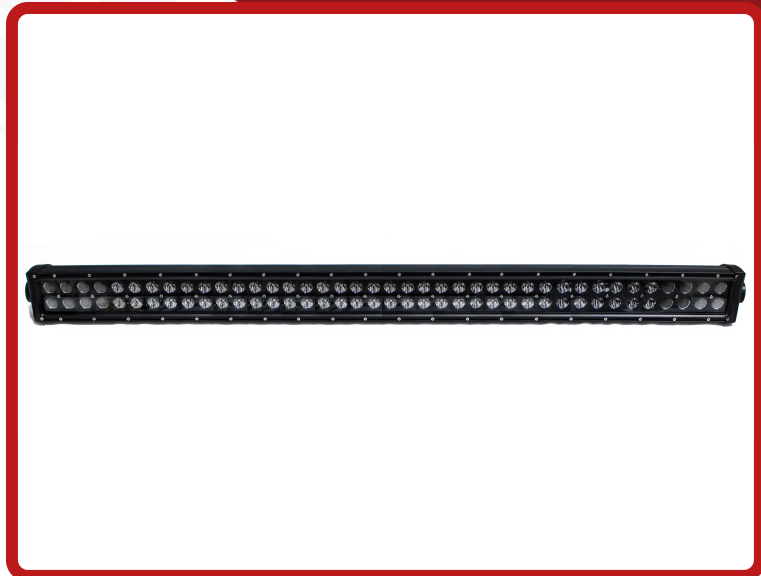

SKU # RSBO240

Part #1006591

Description

BLACKED OUT® Series 40in Straight, Double Row, Silver Combo-Flood/Beam Straight Hi Performance Light Bar 240w

Categories Truck, LED Light Bars

Sub-Categories LED Light Bars, Blacked Out Dual Row Bars

UPC 817999023725 Unit of Measure EA

Related Skus:

Cross Sell Skus:

Condition New Manufacturer Race Sport Lighting EZ Category Blacked Out Series Light Bars

Harmonization Code 8512.20.2080 Universal YES Life Expectancy 50,000 hours

SEMA Product Light Bar

Reverse Polarity Operating Voltage 12-24VDC Current Draw

Wattage 240-Watts Chip Type IP Rating IP67 LUX

Kelvin (Color Temperature) 6,500K Universal or Vehicle Specific Universal

Made In China Warranty 1 year Lumens Beam Pattern Combo

Product Information

Race Sport Lightings Blacked Out® Series LED Light Bars are a trademarked product line that gives you extremely high LUX output and a completely black face for those doing away with the chrome. Looking for a light bar that blends perfectly with your Blacked out look? Then look no further, our Blacked Out® light bars are made extremely durable and have extremely high light output performance