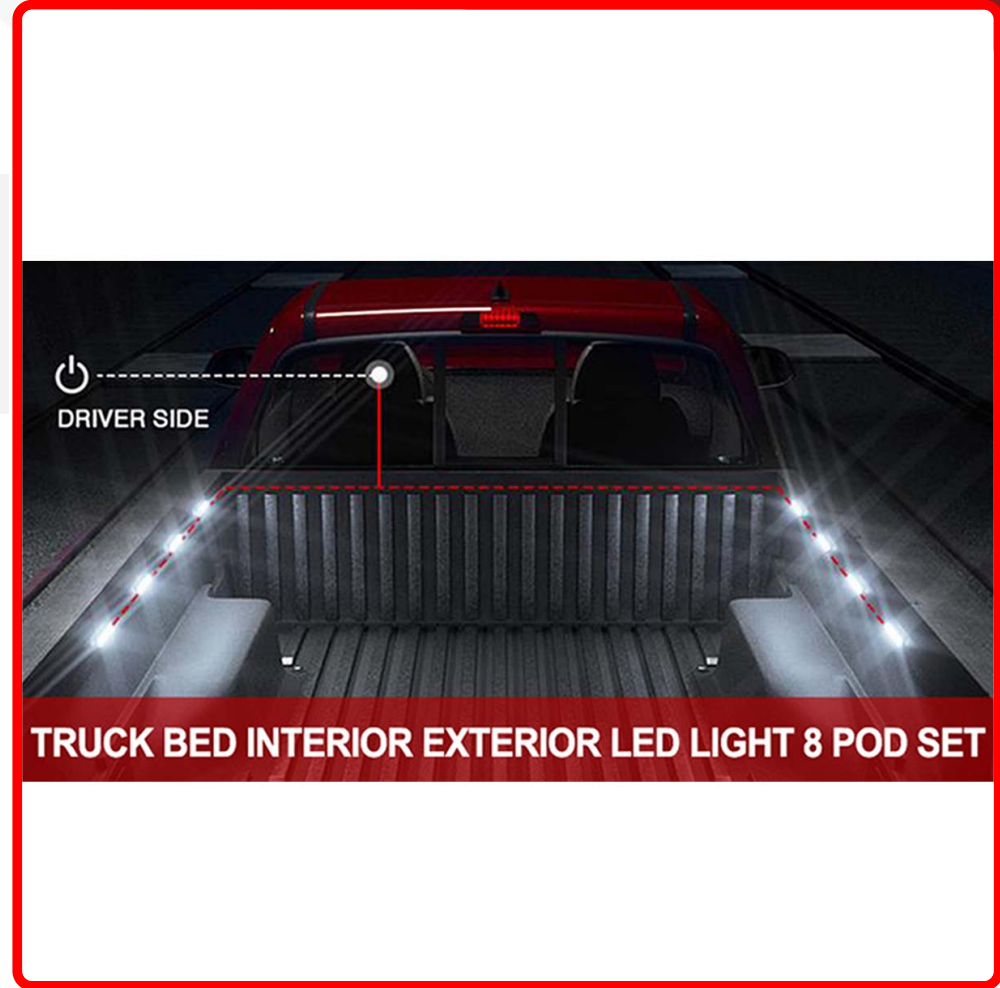

SKU # RSBRW

Part # 1005165

Description

WHITE 72-LED Super-Bright 8-Pod LED Bed Rail Lighting Complete System

Categories Truck, Truck LED Bed Rail Lighting

Sub-Categories Truck Bed Rail LED Lighting

UPC 814843026475

Universal

Made In

China

Warranty

1 year

Lumens

Beam Pattern

TRUCK BED INTERIOR EXTERIOR LED LIGHT 8 POD SET

Product Information

Race Sport Lighting's Super-Bright 8-Pod LED Truck Bed Lighting Kit illuminates the entire bed of your truck with a flip of a switch, allowing you to easily work after. This truck bed lighting system includes two separate strands of 4 pods with nine 5050 SMD LEDs per pod, giving you a total of 8 pods and 72 ultra-bright cool white LEDs. Each 4-inch square pod is 100% waterproof and only .20 of an inch thick, making them extremely easy to hide. Unlike the competition, Race Sport Lighting's uses this smaller pod to avoid hanging below the bed rails. Each truck bed light strand includes 2 feet of wire between each pod. Each pod is effortlessly mounted under your bed rails using either the included 3M tape or screws. -8 pods with 9 LEDs each, total of 72 ultra-bright LEDs -5x more brighter than competitors - Includes easy to Use On/Off Switch -Secure 4 pin connections -Built-in 2 way splitter, 4 pods each strand. -2 types of mounting, flat and angled gaskets are included - Size: 4" x .75"