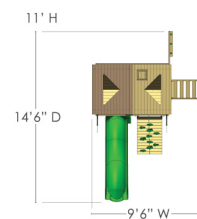

Chateau Tower™

w/ Natural Cedar and Classic Green Vinyl Canopy

PLAYSET FEATURES

- Alpine Wave Slide™
- Rock Wall with Climbing Rope
- Deluxe Rope Ladder
- Safe Entry Ladder
- Smaller Footprint
- Built-In Picnic Table
- Built-In Sandbox Area with Corner Seats
- Tic-Tac-Toe Panel
- Steering Wheel
- Play Telescope
- Deluxe Green Vinyl Canopy Covering Platform
- 4x4 Solid Cedar Posts
- Grab Handles
- Flag Kit
- Available in Cedar with a beautiful Amber Finish

DIMENSIONS

DIMENSIONS

ASSEMBLED: DIMS: 9'6"W x 14'6"D x 11'H
 DECK DIMS: 4' x 6' HEIGHT: 5'
 SWING SET WEIGHT: 481 LBS.

PACKAGED:
 PALLET DIMS: 120"W x 47"D x 36"H
 PALLET WEIGHT: 596 LBS.
 # OF BOXES: 6