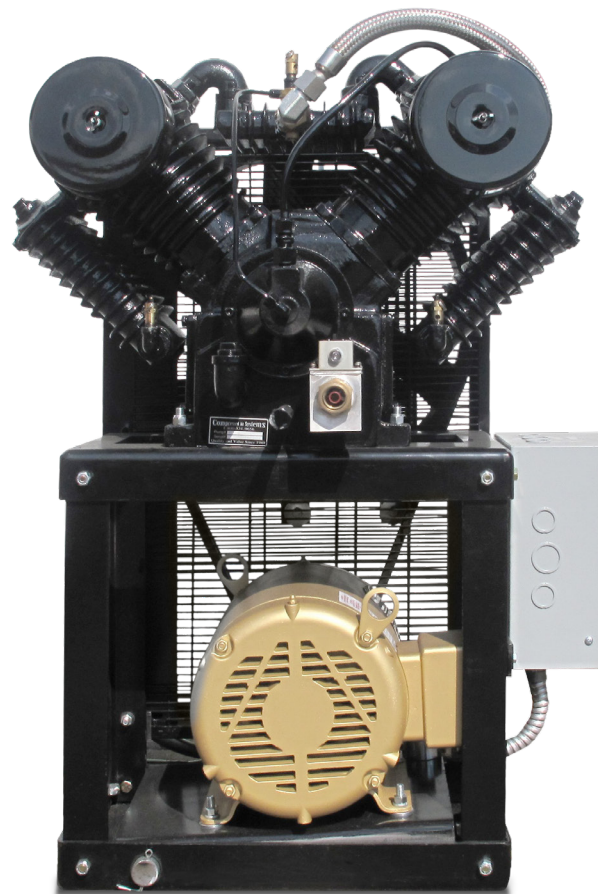

Cube Air System 10 HP Reciprocating

35 cfm @ 175 psi

Basic Compressor Features:

- Cast iron reciprocating compressor pump
- Centrifugal unloader
- Disc and spring valves
- Discharge cooling manifold
- Easy open inline check valve
- Easy service belt guard
- Easy to read oil sight glass
- Easy service reciprocating pump platform
- Extended oil drain tube
- Industrial grade electric drive motor
- Inner stage cooler
- Minimal floor space foot print
- Multiplexing capability
- Rigid steel frame construction
- Self tensioning electric motor base

Optional Package Features:

- Class 1 Div 2 drive motor
- Coalescing filtration
- Desiccant air dryer
- Electronic automatic tank drain kit (shipped loose for installation on site)
Kit includes: drain, ¼ pipe street 90 elbow, ¼ pipe 6 inch nipple
- Enrollment in factory extended service program
- Enrollment in factory extended warranty plan
- Multiplex control panel
- NEMA 4X electrical components
- NEMA 7 electrical components
- Particulate filtration
- Quick Install Kit Includes:
8ft electrical cord with plug, 6ft compressor to tank air line JIC fittings, 6ft tank to facility air line JIC fittings
- Reciprocating Pump Enclosure for noise reduction
- Refrigerated air dryer
- 30, 60, 80, 120, gallon storage tank (200 psi MWP, ASME, CRN)

Platinum Compressor Features:

- All basic compressor features
- Belt guard mounted air after cooler
- Low oil monitor
- High-temp stainless steel flex discharge line
- Vibration isolation mounting pads
- Freight pre-paid in standard freight area

Model	Phase	Voltage	Length	Width	Height	Weight	Amp Draw 230 Volt
IGQ101	1	208-230	30	22.5	40	450	42
IGQ103	3	208-230/460-480	30	22.5	40	450	28

Add -P to model number to make Platinum Unit All dimensions are in inches, weight is in pounds, 480 volt amp draw were applicable is approximately ½ or 230 volt amp draw