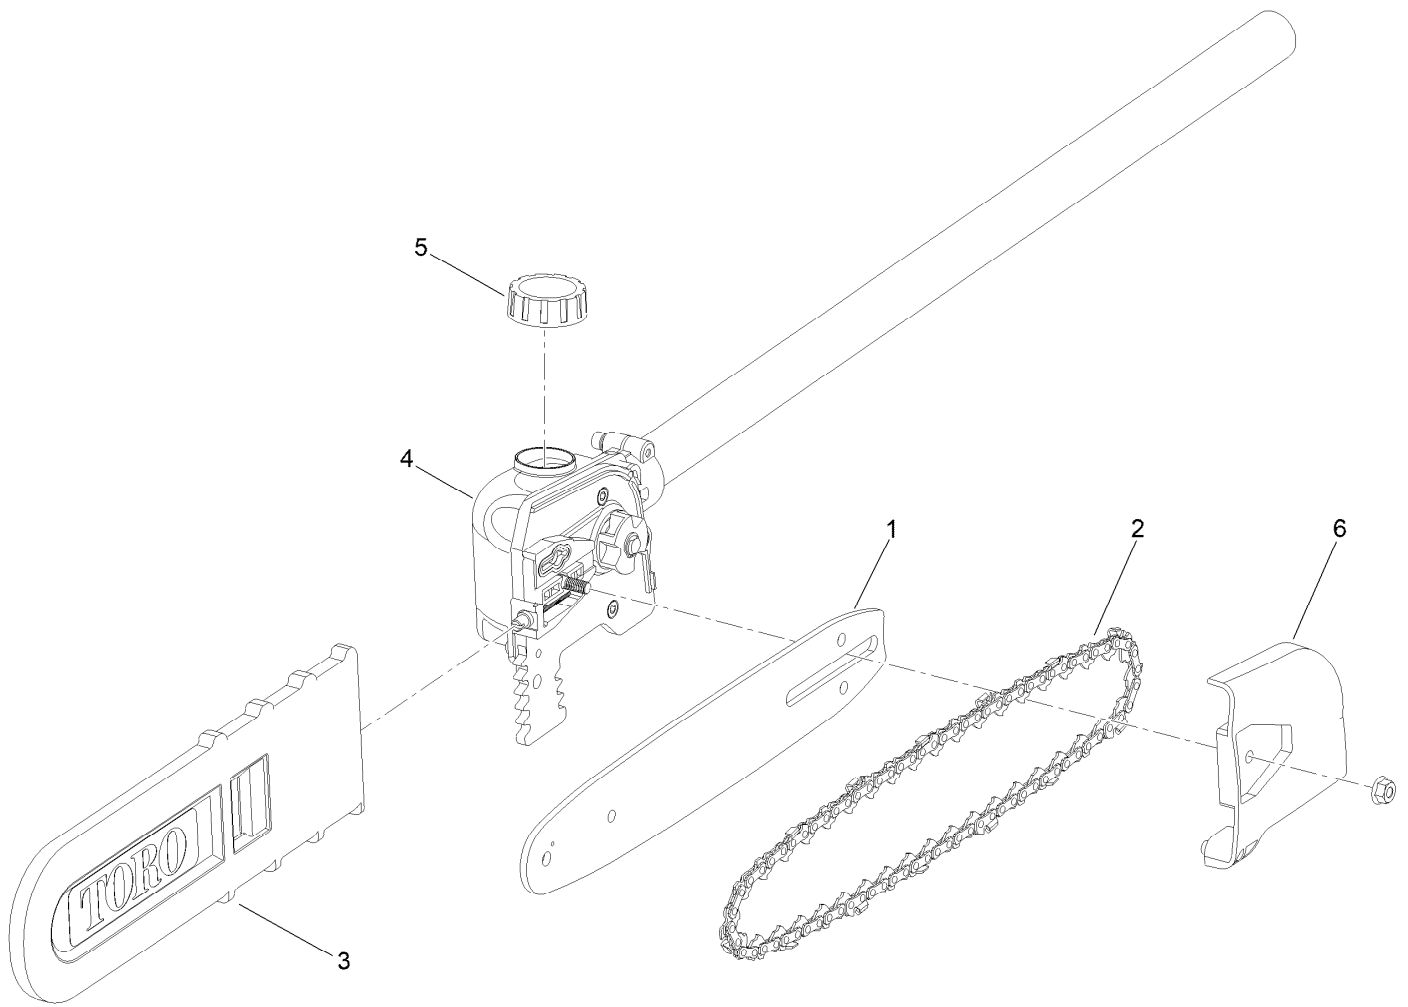

**Count on it.**

**Parts Catalog**

**Pole Saw Attachment  
Flex-Force Power System™ 60V MAX  
Attachment**

Model No. 88714—Serial No. 322000001 and Up

## Pole Saw Attachment Assembly

<i>Ref.</i>	<i>Part Number</i>	<i>Qty.</i>	<i>Description</i>
1	88619	1	Bar
2	88621	1	Chain
3	139-5378	1	Sleeve-Bar
4		1	Head ●
5	145-4877	1	Oil Cap
6	145-4879	1	Cover-Gear, Driver