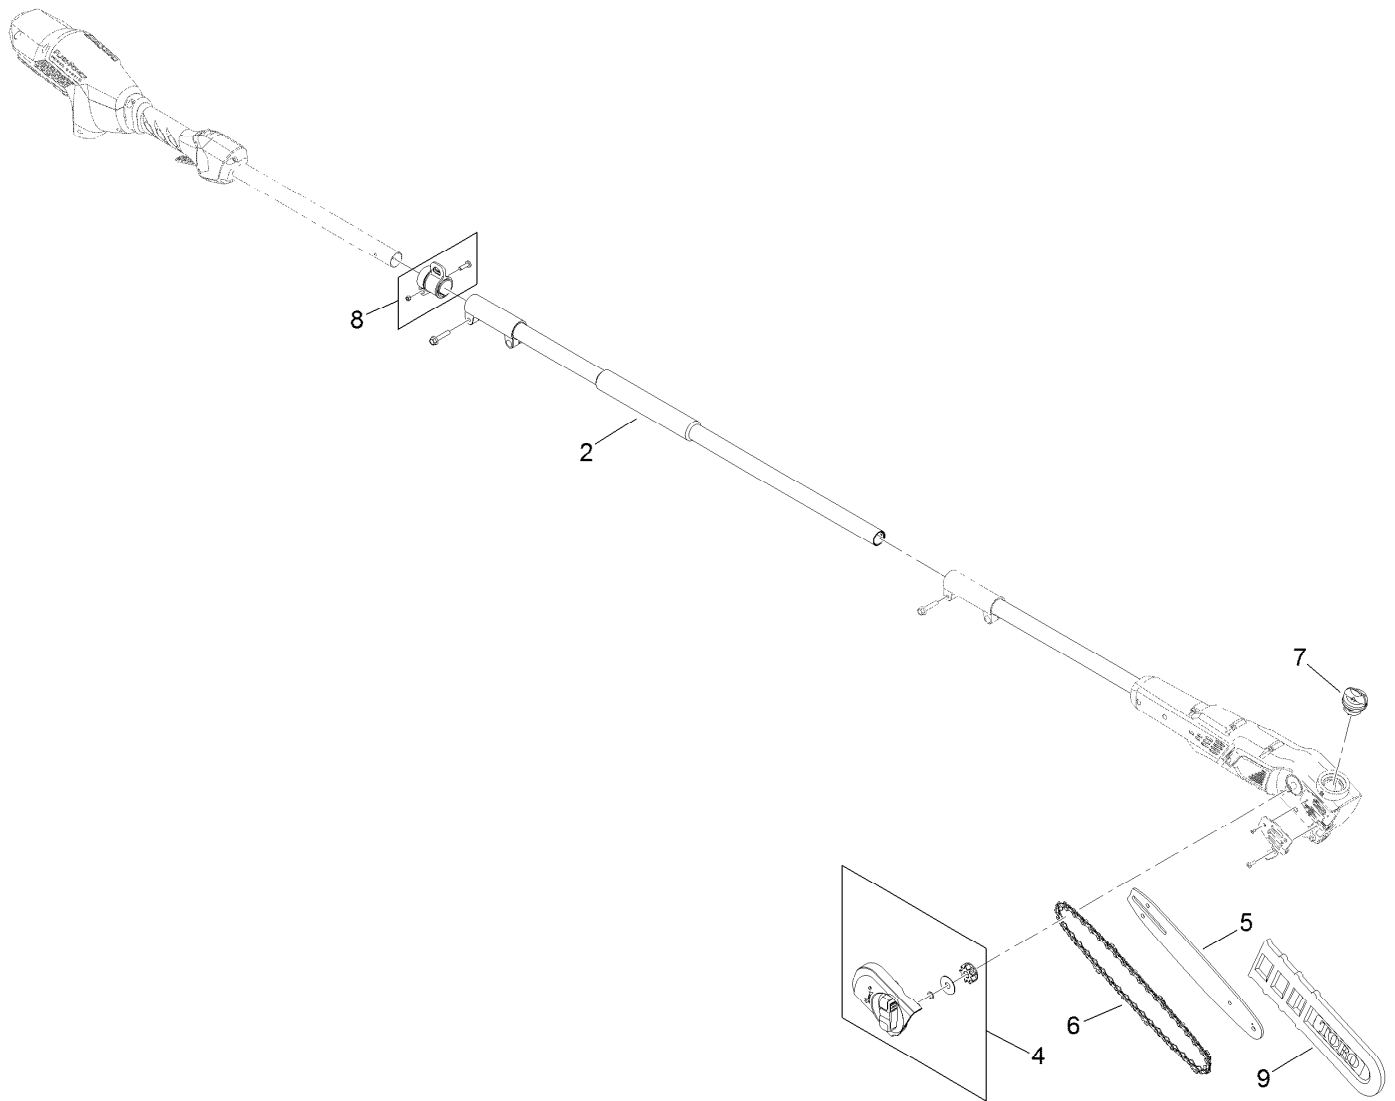

Count on it.

Parts Catalog

Flex-Force Power System™

60V Pole Saw

Model No. 51870T—Serial No. 321000001 and Up

60V Pole Saw Assembly

<i>Ref.</i>	<i>Part Number</i>	<i>Qty.</i>	<i>Description</i>
2	139-5371	1	Shaft ASM
4	139-5373	1	Tensioner ASM
5	88619	1	Bar
6	88621	1	Chain
7	139-5376	1	Cap-Oil
8	139-5377	1	Collar-Strap
9	139-5378	1	Sleeve-Bar

Attachments and Accessories

For 51870T Flex-Force Power System 60V Pole Saw

Product Name	Model/Part
Toro Premium Bar and Chain Oil (1 Qt Bottle).....	38914
Toro Premium Bar and Chain Oil (1 Gal).....	38917
Bar.....	88619
Chain.....	88621
60V Battery Charger 1 AMP.....	88610
60V Battery Charger 2 AMP.....	88602
60V Rapid Battery Charger 5.4 AMP.....	88605
60V 2.0 AH Battery.....	88620
60V LI-ION Battery 2.5 AH.....	88625
60V LI-ION, Battery 4.0 AH.....	88640
60V LI-ION Battery 5.0 AH.....	88650
60V LI-ION Battery 6.0 AH.....	88660
60V LI-ION Battery 7.5 AH.....	88675