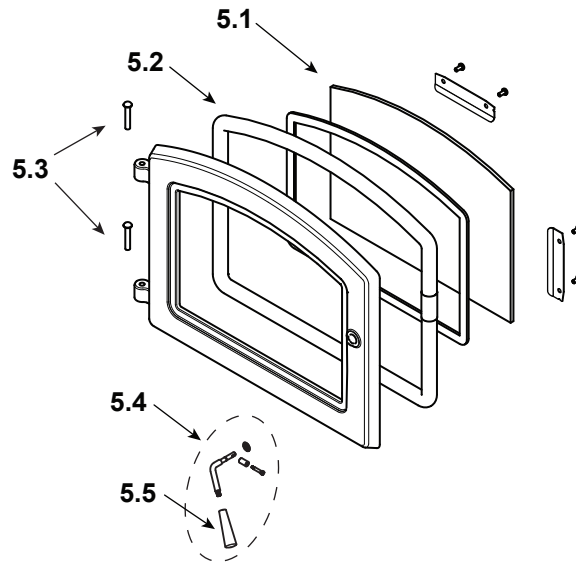

#5 Door Assembly

IMPORTANT: THIS IS DATED INFORMATION. When requesting service or replacement parts for your appliance please provide model number and serial number. All parts listed in this manual must be ordered from a dealer.

Stocked at Depot

ITEM	DESCRIPTION	COMMENTS	PART NUMBER	
5	Door Assembly		SRV7086-021	Y
5.1	Glass Assembly		SRV7081-173	
5.2	Rope, Door, 3/4" x 84"		832-1680	
5.3	Hinge Pins	Pkg of 2	433-1590/2	
5.4	Threaded Handle Assembly Kit		SRV7093-024D	Y
5.5	Handle Black Phenolic Kit		KS-5140-1442	Y