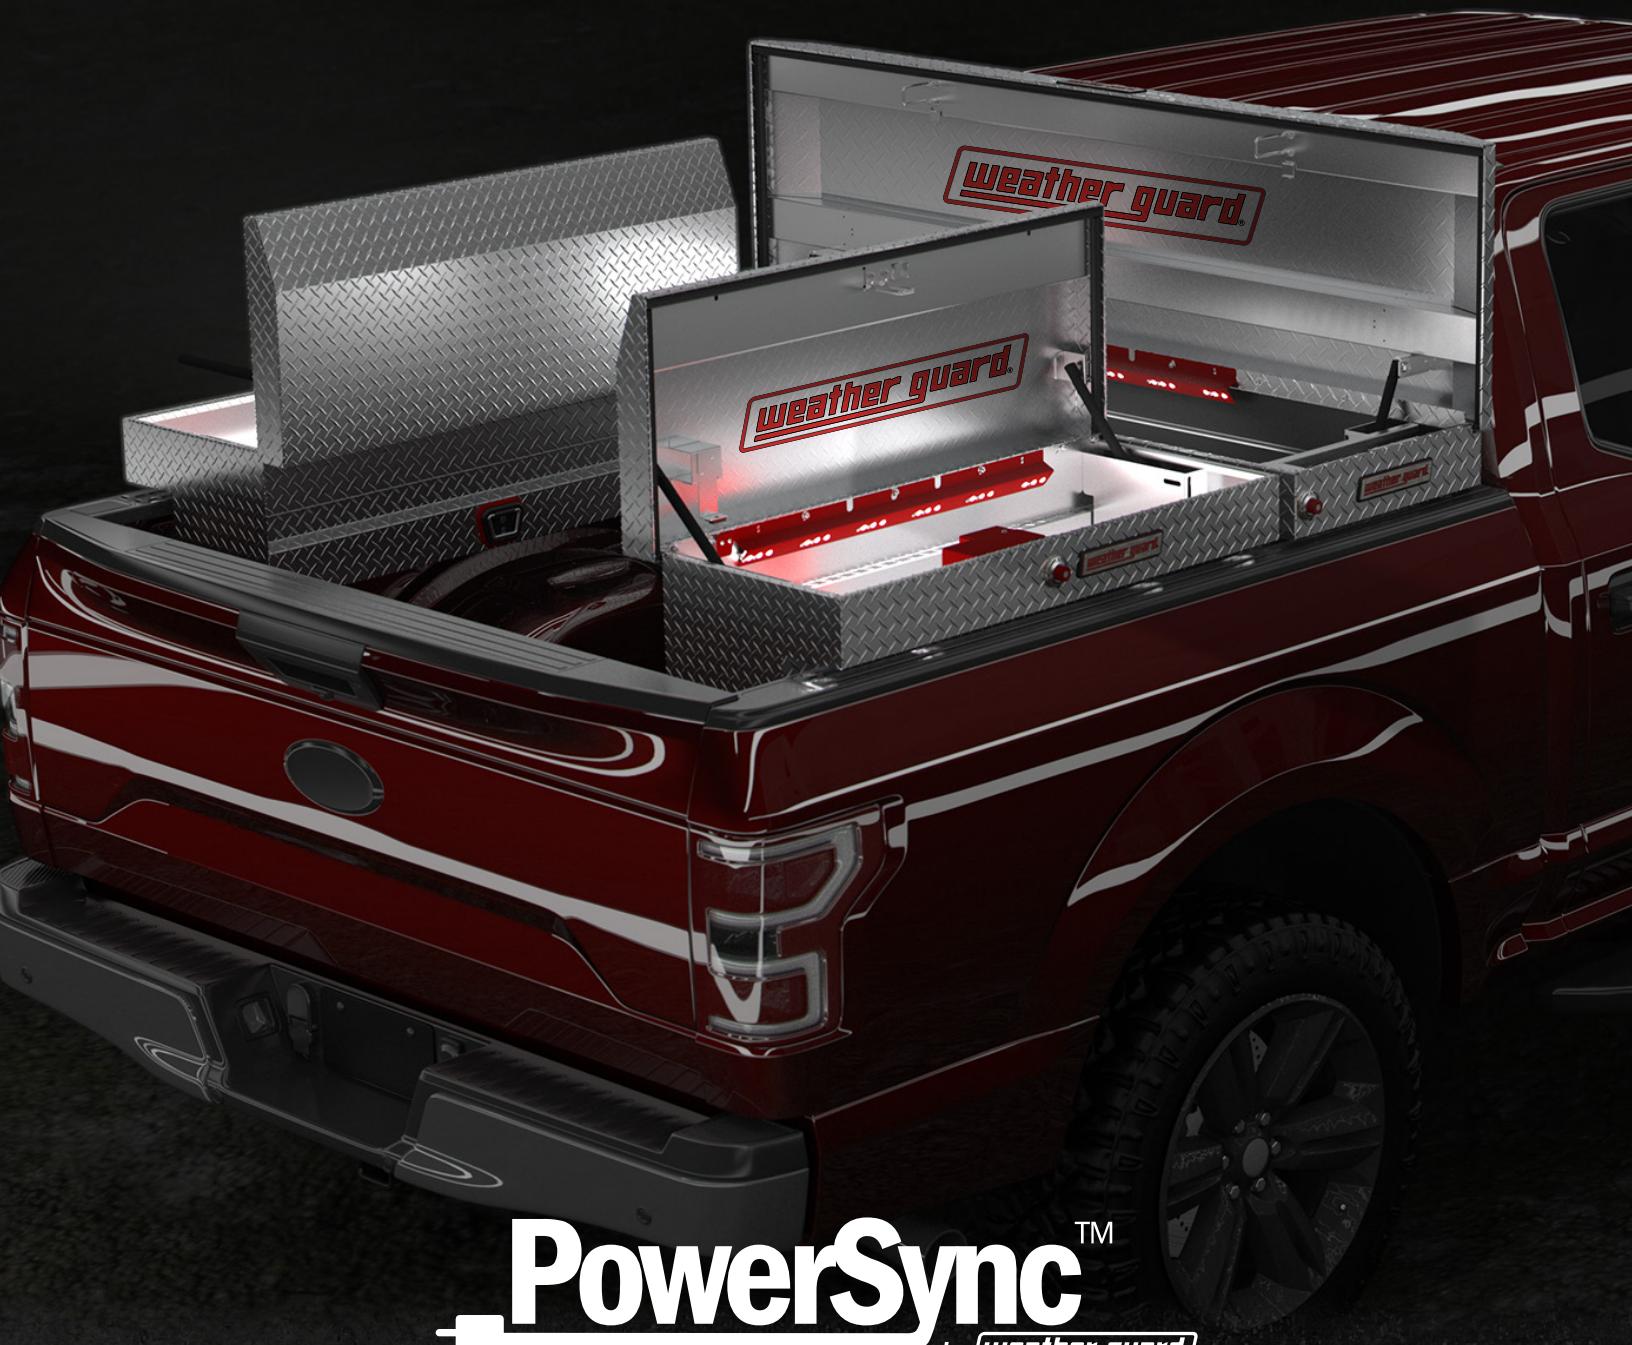

**THE FUTURE OF  
TRUCK BOXES IS HERE.**

**PowerSync**<sup>TM</sup>  
by **Weather Guard**

Starter &/ Expansion Kits  
Interior Truck Box Lights & Remote Keyless Entry

For Box Models: 131-X-03  
137-X-03  
154-X-03  
156-X-03

**STEP THREE**

**LIGHTS**  
PS8103

**REMOTE KEYLESS ENTRY**  
PS8003

**LIGHTS**

**NO COMPACT SADDLE LIGHTS STARTER KITS AVAILABLE. PLEASE REFERENCE EXPANSION OPTIONS.**