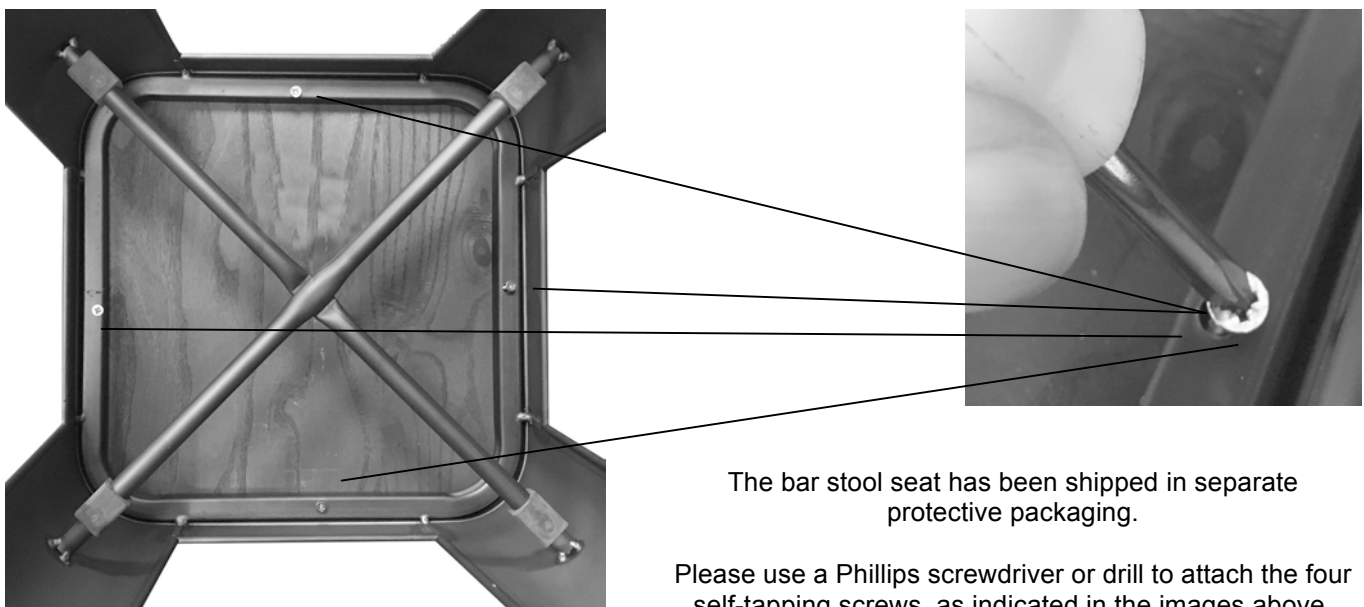

BS24BWT / BS24SWT

Bar Stool Assembly Instructions

READ ALL INSTRUCTIONS AND WARNINGS BEFORE USING THIS PRODUCT.

This manual provides important information on proper operation & maintenance. Every effort has been made to ensure the accuracy of this manual. These instructions are not meant to cover every possible condition and situation that may occur. We reserve the right to change this product at any time without prior notice.

KEEP THIS MANUAL, SALES RECEIPT & APPLICABLE WARRANTY FOR FUTURE REFERENCE

The bar stool seat has been shipped in separate protective packaging.

Please use a Phillips screwdriver or drill to attach the four self-tapping screws, as indicated in the images above.