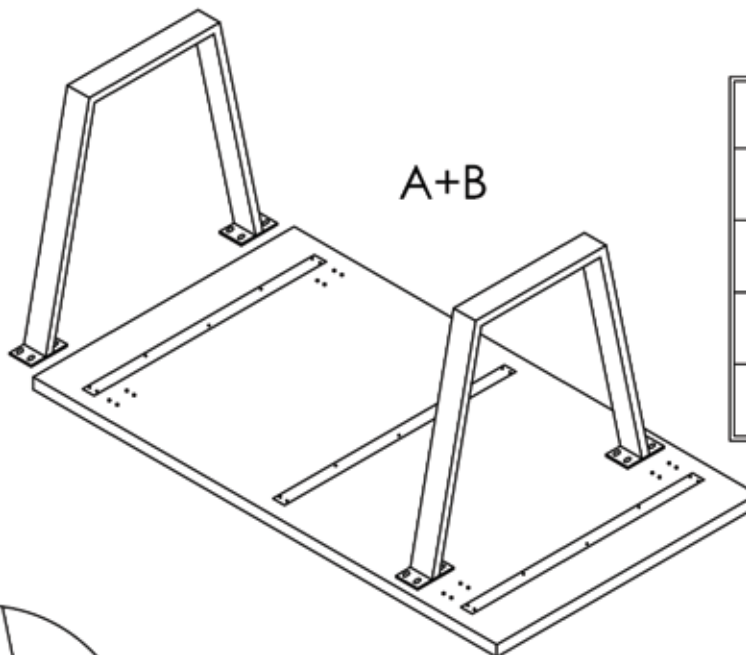

ITEM # AWDT63

ASSEMBLY INSTRUCTIONS

ACACIA WOOD DINING TABLE

MAX WEIGHT CAPACITY  
330 LB

PARTS LIST		
A		1
B		2
C		16
D		1

HAVE QUESTIONS? NEED ASSISTANCE? CONTACT CUSTOMER SERVICE 1-636-532-9888