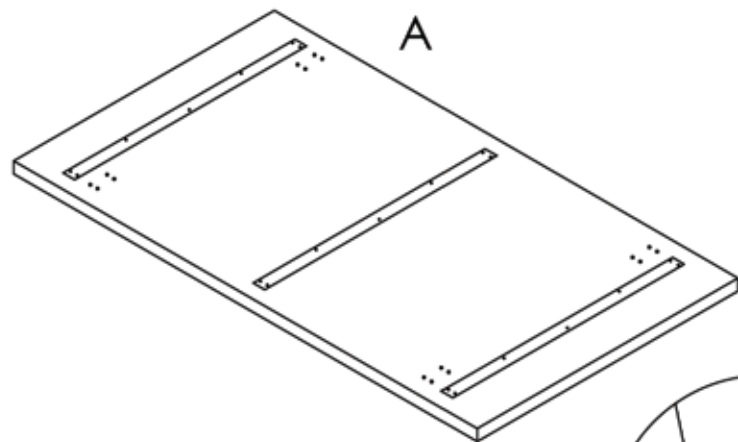

ITEM # AWDT63

ASSEMBLY INSTRUCTIONS

ACACIA WOOD DINING TABLE

MAX WEIGHT CAPACITY  
330 LB

PARTS LIST		
A		1
B		2
C		16
D		1

HAVE QUESTIONS? NEED ASSISTANCE? CONTACT CUSTOMER SERVICE 1-636-532-9888