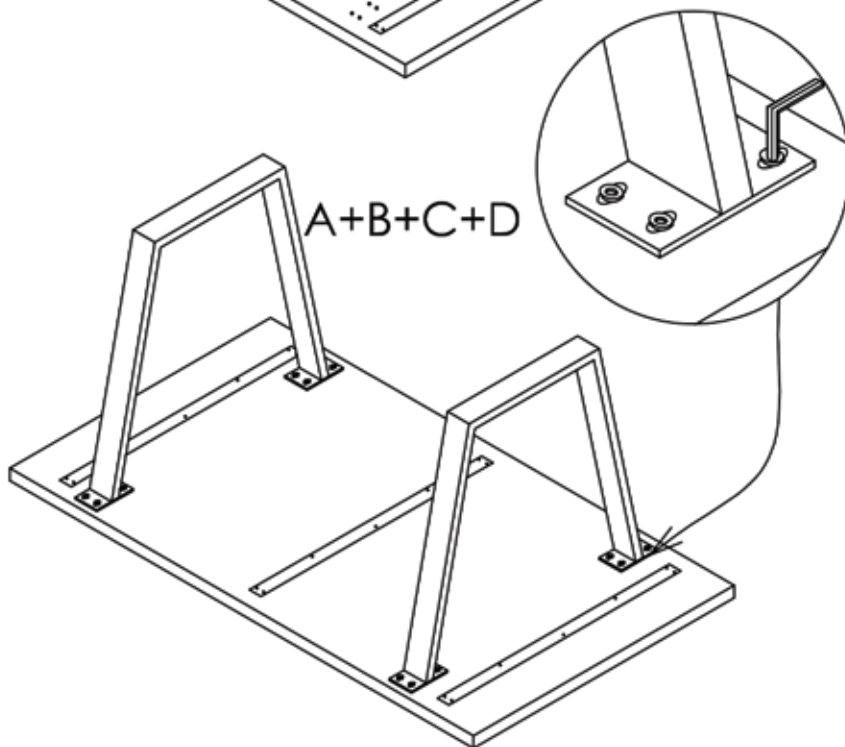

ITEM # AWDT63

ASSEMBLY INSTRUCTIONS

ACACIA WOOD DINING TABLE

MAX WEIGHT CAPACITY  
330 LB

PARTS LIST		
A		1
B		2
C		16
D		1

HAVE QUESTIONS? NEED ASSISTANCE? CONTACT CUSTOMER SERVICE 1-636-532-9888