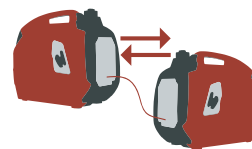

VOLTAGE SELECTOR: Giving you more usable power, choose Full Wattage between 120 or 240 volts!

OSHA COMPLIANT: Including GFCI Outlets and more, this inverter generator is built with the features you need!

Four 120V Outlets
One 240V Outlet

USB Outlet for
Cell Phones & Electronics

Parallel Technology
to Maximize Output

Two-Year Factory
Warranty