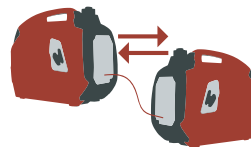

**SUPER LIGHTWEIGHT:** At 53 lbs, this inverter generator is light enough to carry around anywhere with ease!

**OSHA COMPLIANT:** Including GFCI Outlets and more, this inverter generator is built with the features you need!

Two 120V Outlets & One 120V Twist-Lock

USB Outlet for Sensitive electronics

Parallel Technology to Maximize Output

Two-Year Factory Warranty