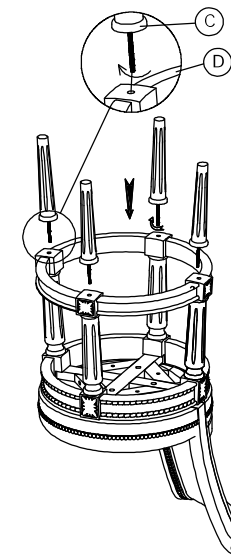

SWIVEL BARSTOOL
(NR107103-FBS-AW)

ASSEMBLY INSTRUCTIONS
1 OF 2

DO NOT TIGHTEN SCREWS UNTIL COMPLETELY ASSEMBLY!

PART LIST

| | | |
|---|---|-------|
| A |  STOOL BACK WITH SEAT | 1 PC |
| B |  UPPER LEG | 4 PCS |
| C |  UNDER LEG | 4 PCS |
| D |  STRETCHER | 1 PC |

SWIVEL BARSTOOL
(NR107103-FBS-AW)

ASSEMBLY INSTRUCTIONS
2 OF 2

DO NOT TIGHTEN SCREWS UNTIL COMPLETELY ASSEMBLY!

Step: 1

Step: 2

Complete