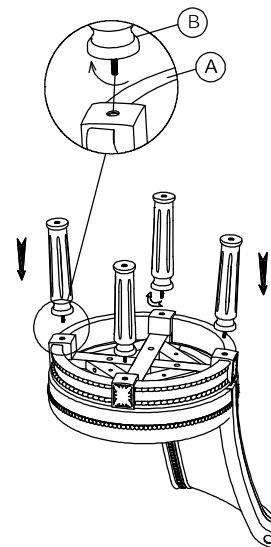

SWIVEL BARSTOOL
(NR107103-FBS-AW)

ASSEMBLY INSTRUCTIONS
1 OF 2

DO NOT TIGHTEN SCREWS UNTIL COMPLETELY ASSEMBLY!

PART LIST

| | | |
|---|---|-------|
| A |  STOOL BACK WITH SEAT | 1 PC |
| B |  UPPER LEG | 4 PCS |
| C |  UNDER LEG | 4 PCS |
| D |  STRETCHER | 1 PC |

SWIVEL BARSTOOL
(NR107103-FBS-AW)

ASSEMBLY INSTRUCTIONS
2 OF 2

DO NOT TIGHTEN SCREWS UNTIL COMPLETELY ASSEMBLY!

Step: 1

Step: 2

Complete